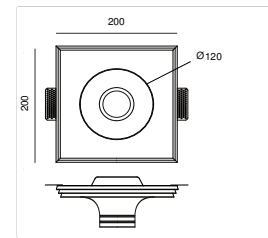

atelier sedap / LIGHTING

3258 / TROCADÉRO Design Fabrice Berrux

High-strength plaster fitting especially designed to be easily recessed in plasterboard ceilings.

LED COB equipment. Recessed dimension 100 mm.

Easy maintenance with full access to equipment.

Weight

1 Kg

Orientation