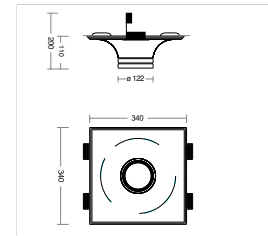

## 3206 / TROCADERO ROND

Design Fabrice BERRUX

**Weight**

2 Kg

**Orientation**

High strength plaster recessed fitting, with COB LED, MR16, GU10 or IP65 equipment, especially designed for ceilings.

Overall recessed height 165mm