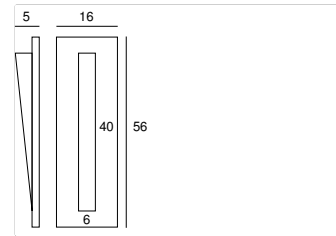

atelier sedap / LIGHTING

3041 / SLOT XL4 Design ATELIER SEDAP

High strength plaster recessed fitting, equipped with 2 high power 350mA LED, especially designed for plasterboard walls (50 mm deep).

Weight

2 Kg

Orientation

FINISHES

Natural plaster finish

AA

LIGHT SOURCES

REFERENCE	SOURCES	FEATURES
	Warm white / 2 700° K / 2 LEDs high brightness >50 000h LED mounting with magnets (I-10V or Push-Dim)	
3041.AA.WW3	P. max 2W / circuit / 350mA / 264 lm / dimmable or P. max 3W / circuit / 500mA / 320 lm / dimmable	
011030103-0	Multi-amp, non-dimmable LED power supply 350mA / 15W ou 500mA / 20W (1 power supply for up to 6 products)	