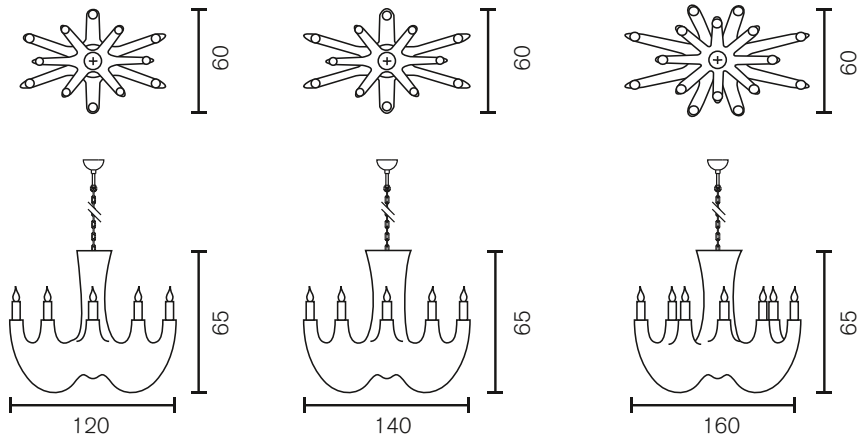

Collection Coco 2009

TECHNICAL DATA SHEET

Chandelier Oval

Art.nr.	Dimensions
COCOCO120BL	Length 120cm, Width 60cm, Height 65cm, Length chain 170cm, 12x E14, 37,0 kg, black finish
COCOCO120N	Length 120cm, Width 60cm, Height 65cm, Length chain 170cm, 12x E14, 37,0 kg, nickel finish
COCOCO140BL	Length 140cm, Width 60cm, Height 65cm, Length chain 170cm, 12x E14, 39,0 kg, black finish
COCOCO140N	Length 140cm, Width 60cm, Height 65cm, Length chain 170cm, 12x E14, 39,0 kg, nickel finish
COCOCO160BL	Length 160cm, Width 60cm, Height 65cm, Length chain 170cm, 16x E14, 50,0 kg, black finish
COCOCO160N	Length 160cm, Width 60cm, Height 65cm, Length chain 170cm, 16x E14, 50,0 kg, nickel finish

Chandelier Round

Art.nr.	Dimensions
COCOCC60BL	Ø 60cm, Height 75cm, Length chain 170cm, 12x E14, 38,0 kg, black finish
COCOCC60N	Ø 60cm, Height 75cm, Length chain 170cm, 12x E14, 38,0 kg, nickel finish
COCOCC80BL	Ø 80cm, Height 95cm, Length chain 170cm, 12x E14, 40,0 kg, black finish
COCOCC80N	Ø 80cm, Height 95cm, Length chain 170cm, 12x E14, 40,0 kg, nickel finish
COCOCC100BL	Ø 100cm, Height 100cm, Length chain 170cm, 12x E14, 49,0 kg, black finish
COCOCC100N	Ø 100cm, Height 100cm, Length chain 170cm, 12x E14, 49,0 kg, nickel finish
COCOCC120BL	Ø 120cm, Height 120cm, Length chain 170cm, 15x E14, 50,0 kg, black finish
COCOCC120N	Ø 120cm, Height 120cm, Length chain 170cm, 15x E14, 50,0 kg, nickel finish

Wall Lamp

Art.nr.	Dimensions
COCOW36BL-L	Width 12cm, Height 36cm, Depth 10cm, 1x E14, 3,0 kg, black finish, left version
COCOW36BL-R	Width 12cm, Height 36cm, Depth 10cm, 1x E14, 3,0 kg, black finish, right version
COCOW36N-L	Width 12cm, Height 36cm, Depth 10cm, 1x E14, 3,0 kg, nickel finish, left version
COCOW36N-R	Width 12cm, Height 36cm, Depth 10cm, 1x E14, 3,0 kg, nickel finish, right version
COCOW35BL	Width 35cm, Height 50cm, Depth 30cm, 3x E14, 7,0 kg, black finish
COCOW35N	Width 35cm, Height 50cm, Depth 30cm, 3x E14, 7,0 kg, nickel finish