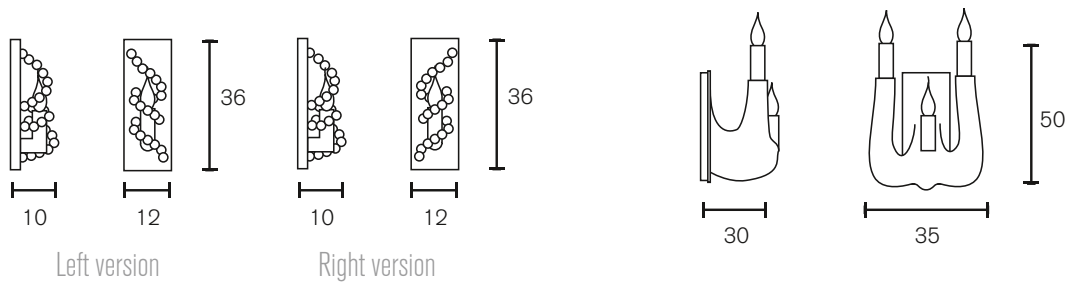

Collection Coco 2009

TECHNICAL DATA SHEET

Chandelier Oval

Art.nr.	Dimensions
COCOCO120BL	Length 120cm, Width 60cm, Height 65cm, Length chain 170cm, 12x E14, 37,0 kg, black finish
COCOCO120N	Length 120cm, Width 60cm, Height 65cm, Length chain 170cm, 12x E14, 37,0 kg, nickel finish
COCOCO140BL	Length 140cm, Width 60cm, Height 65cm, Length chain 170cm, 12x E14, 39,0 kg, black finish
COCOCO140N	Length 140cm, Width 60cm, Height 65cm, Length chain 170cm, 12x E14, 39,0 kg, nickel finish
COCOCO160BL	Length 160cm, Width 60cm, Height 65cm, Length chain 170cm, 16x E14, 50,0 kg, black finish
COCOCO160N	Length 160cm, Width 60cm, Height 65cm, Length chain 170cm, 16x E14, 50,0 kg, nickel finish

All chandeliers are supplied with 1,7 meter chain, 2 meter electrical cable and a ceiling shade. White finish on request.

Ceiling Lamp Round

Art.nr.	Dimensions
COCOP60BL	Ø 60cm, Height 30cm, 5x E14, 16,0 kg, black finish
COCOP60N	Ø 60cm, Height 30cm, 5x E14, 16,0 kg, nickel finish
COCOP80BL	Ø 80cm, Height 35cm, 6x E14, 23,0 kg, black finish
COCOP80N	Ø 80cm, Height 35cm, 6x E14, 23,0 kg, nickel finish
COCOP100BL	Ø 100cm, Height 35cm, 8x E14, 25,0 kg, black finish
COCOP100N	Ø 100cm, Height 35cm, 8x E14, 25,0 kg, nickel finish
COCOP120BL	Ø 120cm, Height 35cm, 10x E14, 27,0 kg, black finish
COCOP120N	Ø 120cm, Height 35cm, 10x E14, 27,0 kg, nickel finish

Wall Lamp

Art.nr.	Dimensions
COCOW36BL-L	Width 12cm, Height 36cm, Depth 10cm, 1x E14, 3,0 kg, black finish, left version
COCOW36BL-R	Width 12cm, Height 36cm, Depth 10cm, 1x E14, 3,0 kg, black finish, right version
COCOW36N-L	Width 12cm, Height 36cm, Depth 10cm, 1x E14, 3,0 kg, nickel finish, left version
COCOW36N-R	Width 12cm, Height 36cm, Depth 10cm, 1x E14, 3,0 kg, nickel finish, right version
COCOW35BL	Width 35cm, Height 50cm, Depth 30cm, 3x E14, 7,0 kg, black finish
COCOW35N	Width 35cm, Height 50cm, Depth 30cm, 3x E14, 7,0 kg, nickel finish