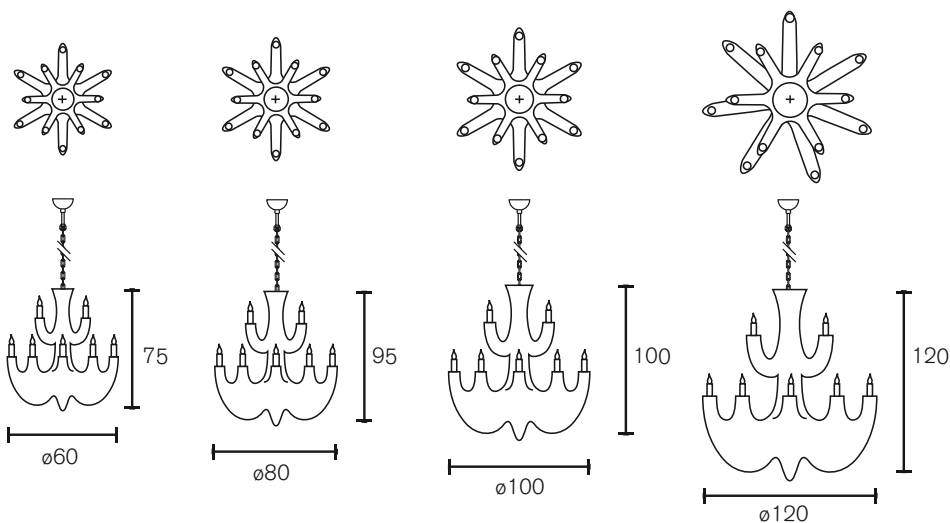

Collection Coco 2009

TECHNICAL DATA SHEET

Chandelier Oval

Art.nr.	Dimensions
COCOCO120BL	Length 120cm, Width 60cm, Height 65cm, Length chain 170cm, 12x E14, 37,0 kg, black finish
COCOCO120N	Length 120cm, Width 60cm, Height 65cm, Length chain 170cm, 12x E14, 37,0 kg, nickel finish
COCOCO140BL	Length 140cm, Width 60cm, Height 65cm, Length chain 170cm, 12x E14, 39,0 kg, black finish
COCOCO140N	Length 140cm, Width 60cm, Height 65cm, Length chain 170cm, 12x E14, 39,0 kg, nickel finish
COCOCO160BL	Length 160cm, Width 60cm, Height 65cm, Length chain 170cm, 16x E14, 50,0 kg, black finish
COCOCO160N	Length 160cm, Width 60cm, Height 65cm, Length chain 170cm, 16x E14, 50,0 kg, nickel finish

Chandelier Round

Art.nr.	Dimensions
COCOCC60BL	Ø 60cm, Height 75cm, Length chain 170cm, 12x E14, 38,0 kg, black finish
COCOCC60N	Ø 60cm, Height 75cm, Length chain 170cm, 12x E14, 38,0 kg, nickel finish
COCOCC80BL	Ø 80cm, Height 95cm, Length chain 170cm, 12x E14, 40,0 kg, black finish
COCOCC80N	Ø 80cm, Height 95cm, Length chain 170cm, 12x E14, 40,0 kg, nickel finish
COCOCC100BL	Ø 100cm, Height 100cm, Length chain 170cm, 12x E14, 49,0 kg, black finish
COCOCC100N	Ø 100cm, Height 100cm, Length chain 170cm, 12x E14, 49,0 kg, nickel finish
COCOCC120BL	Ø 120cm, Height 120cm, Length chain 170cm, 15x E14, 50,0 kg, black finish
COCOCC120N	Ø 120cm, Height 120cm, Length chain 170cm, 15x E14, 50,0 kg, nickel finish

Wall Lamp

Art.nr.	Dimensions
COCOW36BL-L	Width 12cm, Height 36cm, Depth 10cm, 1x E14, 3,0 kg, black finish, left version
COCOW36BL-R	Width 12cm, Height 36cm, Depth 10cm, 1x E14, 3,0 kg, black finish, right version
COCOW36N-L	Width 12cm, Height 36cm, Depth 10cm, 1x E14, 3,0 kg, nickel finish, left version
COCOW36N-R	Width 12cm, Height 36cm, Depth 10cm, 1x E14, 3,0 kg, nickel finish, right version
COCOW35BL	Width 35cm, Height 50cm, Depth 30cm, 3x E14, 7,0 kg, black finish
COCOW35N	Width 35cm, Height 50cm, Depth 30cm, 3x E14, 7,0 kg, nickel finish