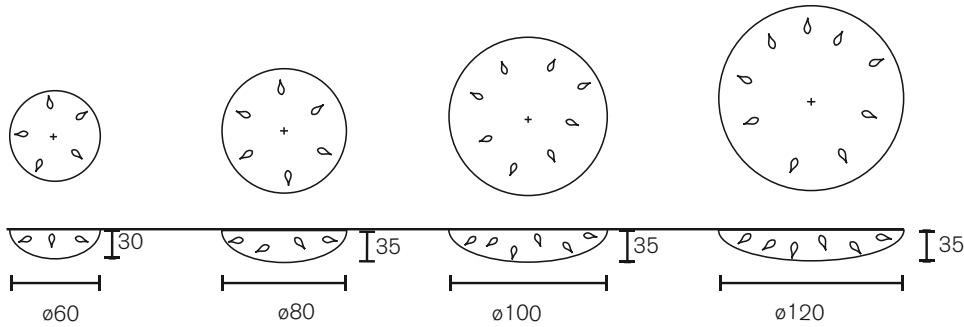

Collection Coco 2009

TECHNICAL DATA SHEET

Chandelier Oval

Art.nr.	Dimensions
COCOCO120BL	Length 120cm, Width 60cm, Height 65cm, Length chain 170cm, 12x E14, 37,0 kg, black finish
COCOCO120N	Length 120cm, Width 60cm, Height 65cm, Length chain 170cm, 12x E14, 37,0 kg, nickel finish
COCOCO140BL	Length 140cm, Width 60cm, Height 65cm, Length chain 170cm, 12x E14, 39,0 kg, black finish
COCOCO140N	Length 140cm, Width 60cm, Height 65cm, Length chain 170cm, 12x E14, 39,0 kg, nickel finish
COCOCO160BL	Length 160cm, Width 60cm, Height 65cm, Length chain 170cm, 16x E14, 50,0 kg, black finish
COCOCO160N	Length 160cm, Width 60cm, Height 65cm, Length chain 170cm, 16x E14, 50,0 kg, nickel finish

Chandelier Round

Art.nr.	Dimensions
COCOCC60BL	Ø 60cm, Height 75cm, Length chain 170cm, 12x E14, 38,0 kg, black finish
COCOCC60N	Ø 60cm, Height 75cm, Length chain 170cm, 12x E14, 38,0 kg, nickel finish
COCOCC80BL	Ø 80cm, Height 95cm, Length chain 170cm, 12x E14, 40,0 kg, black finish
COCOCC80N	Ø 80cm, Height 95cm, Length chain 170cm, 12x E14, 40,0 kg, nickel finish
COCOCC100BL	Ø 100cm, Height 100cm, Length chain 170cm, 12x E14, 49,0 kg, black finish
COCOCC100N	Ø 100cm, Height 100cm, Length chain 170cm, 12x E14, 49,0 kg, nickel finish
COCOCC120BL	Ø 120cm, Height 120cm, Length chain 170cm, 15x E14, 50,0 kg, black finish
COCOCC120N	Ø 120cm, Height 120cm, Length chain 170cm, 15x E14, 50,0 kg, nickel finish

Wall Lamp

Art.nr.	Dimensions
COCOW36BL-L	Width 12cm, Height 36cm, Depth 10cm, 1x E14, 3,0 kg, black finish, left version
COCOW36BL-R	Width 12cm, Height 36cm, Depth 10cm, 1x E14, 3,0 kg, black finish, right version
COCOW36N-L	Width 12cm, Height 36cm, Depth 10cm, 1x E14, 3,0 kg, nickel finish, left version
COCOW36N-R	Width 12cm, Height 36cm, Depth 10cm, 1x E14, 3,0 kg, nickel finish, right version
COCOW35BL	Width 35cm, Height 50cm, Depth 30cm, 3x E14, 7,0 kg, black finish
COCOW35N	Width 35cm, Height 50cm, Depth 30cm, 3x E14, 7,0 kg, nickel finish