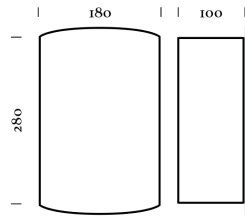

### 1204 ALBERGO

Outdoor wall light in Eco-beton® IP44.

Eco-beton® is a material perfectly suited for outdoor use.

LED lighting All-Around.

Reference : 1204 ALBERGO

Width x Height x Depth : 180 x 280 x 100 mm

Weight : 3.525 kgs

Material : Made in EcoBeton® . 100% natural product

Style : Contemporary

KIT LED IP44 : LED 2X 5W - 3000K - 2X 550 lm - 220V/240V - 50/60Hz - Class 2 - IP44