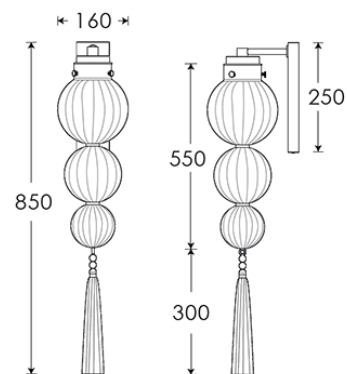

HEATHFIELD & CO

PRODUCT SPECIFICATION SHEET

Wall Light | MEDINA ANTIQUE BRASS LUSTRE

WALL LIGHT

Material: Metal & Glass
Finish shown: Lustre
Code: WL-MED3-ABRS-LUST-SLV

TASSEL

Complete with Purple tassel

SWITCHING & PLUG

Hardwired

WEIGHT

1.9 kg approx.

LAMPING

1 x E27 Lampholder - 40W max. LED bulb recommended.

FIXING NOTE

It is the buyer's responsibility to ensure that suitable fixings are used.

WARRANTY

12 Months

FINISHING NOTE

All our glasswork is hand blown and will vary from piece to piece - variations in form and proportion. Colour formation, pattern and finishing details are unique to each lamp and it is part of the charm that no two products are exactly the same.

CLEANING INSTRUCTIONS

The finishes on this luminaire only require regular cleaning with a soft dry duster. Abrasive or chemical cleaners may harm the finish and should not be used. Shade to be dusted with a clean dry cloth.

Dimensions in mm and approximate

H&CO

Decorative lighting
for beautiful spaces

www.heathfield.co.uk | + 44 (0) 1732 350450 | sales@heathfield.co.uk

Unit 1, Priory Road, Tonbridge, Kent, TN9 2AF, United Kingdom