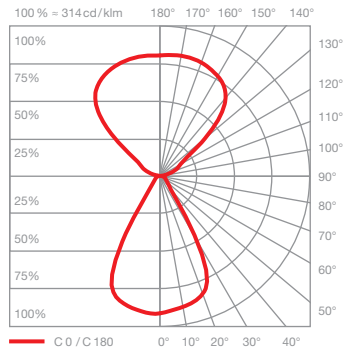

technical data Mito terra var

properties	material	head/body aluminium, painted, PVD-coated, optical plastic base powder-coated
	cable length	power supply unit (x): 1 m luminaire (y): 2 m of which 1.5 m are retractable
	height adjustment	1900 – 2200 mm (variable)
	weight	20.5 kg
surface	head	bronze, matt gold, rose gold, matt silver, matt white, matt black, phantom, black phantom
	body / base	matt silver, matt white, matt black
Occhio »color tune« LED	average life time	> 50.000 hrs
	energy efficiency class (luminous efficiency)	G (71 lm / W)
	power	LED 70 W (incl. Occhiopower supply unit approx. 76 W, standby < 0,5 W) / matt black, matt white, matt gold, matt silver LED 56 W (incl. Occhiopower supply unit approx. 63 W, standby < 0,5 W) / bronze, rose gold, phantom, black phantom
	color rendering index	high color; CRI Ra 95
	color temperature (color consistency)	2700–4000 K (2-step)
electricity	dimming	via »touchless control«, »body sensor« or with Occhio air
	connection	230 V AC / 50 Hz
	power factor power supply (cos φ1)	0.9
	flicker / stroboscopic effect	1 (PstLM) / 0.9 (SVM)
	permitted operating conditions	max. 30°C for indoor use only

Mito terra var lighting effects

table (wide)

wide light beam (up and down), beam angle approx. 80° (down)

inserts: wide / flood

luminous flux: high color 70 W* 4600lm
high color 56 W** 3600lm

UGR (4H8H) < 19***