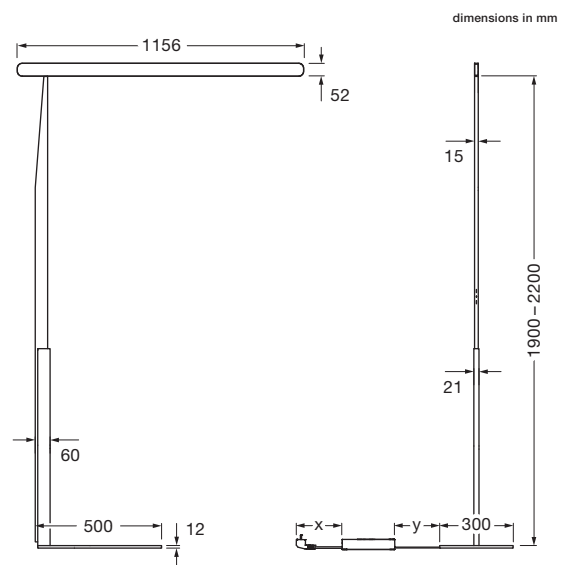

technical data Mito terra var

properties	material	head/body aluminium, painted, PVD-coated, optical plastic base powder-coated
	cable length	power supply unit (x): 1 m luminaire (y): 2 m of which 1.5 m are retractable
	height adjustment	1900 – 2200 mm (variable)
	weight	20.5 kg
surface	head	bronze, matt gold, rose gold, matt silver, matt white, matt black, phantom, black phantom
	body / base	matt silver, matt white, matt black
Occhio »color tune« LED	average life time	> 50.000 hrs
	energy efficiency class (luminous efficiency)	G (71 lm / W)
	power	LED 70 W (incl. Occhiopower supply unit approx. 76 W, standby < 0,5 W) / matt black, matt white, matt gold, matt silver LED 56 W (incl. Occhiopower supply unit approx. 63 W, standby < 0,5 W) / bronze, rose gold, phantom, black phantom
	color rendering index	high color; CRI Ra 95
	color temperature (color consistency)	2700–4000 K (2-step)
electricity	dimming	via »touchless control«, »body sensor« or with Occhio air
	connection	230 V AC / 50 Hz
	power factor power supply (cos φ1)	0.9
	flicker / stroboscopic effect	1 (PstLM) / 0.9 (SVM)
	permitted operating conditions	max. 30°C for indoor use only