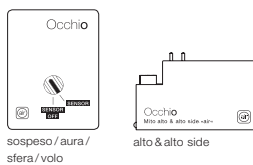

sospeso / aura / sfera / volo:

COLOR (Sensor off)
adjustable color temperature (4 steps)
trailing-edge phase cut dimming possible

PRESET (sospeso / aura / volo)
adjustable color temperature (4 steps)
adjustable up / downlight ratio (5 steps)
trailing-edge phase cut dimming possible

PRESET (sfera)
color temperature adjustable (4 stages)
light intensity adjustable (5 stages)

SENSOR

»touchless control« (gesture control)
switching, dimming, up / down fading*
»color tune« (color temperature continuously adjustable)
no external dimming possible

soffitto / alto / alto side:

COLOR
adjustable color temperature (4 steps)
trailing-edge phase cut dimming possible

*not with sfera

Mito »air« box

sospeso / aura / sfera / volo

alto & alto side

Occhio air (Bluetooth control using Occhio air app) or air controller (optional) control of individual luminaires, groups and scenes