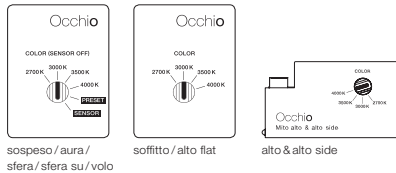

* (matt black, matt white, matt gold, matt silver)

** (bronze, rose gold)

*** For a reliable assessment of glare values in a real application of a luminaire we recommend to carry out an individual calculation which can be prepared by our lighting team (project-support@occhio.de).

Orientation

Mito terra var
single and double workstation

control options

Control

Mito set box

sospeso / aura / sfera / sfera su / volo

soffitto / alto flat

alto & alto side

sospeso / aura / sfera / volo:

COLOR (Sensor off)
adjustable color temperature (4 steps)
trailing-edge phase cut dimming possible

PRESET (sospeso / aura / volo)
adjustable color temperature (4 steps)
adjustable up / downlight ratio (5 steps)
trailing-edge phase cut dimming possible

PRESET (sfera)
color temperature adjustable (4 stages)
light intensity adjustable (5 stages)

SENSOR

»touchless control« (gesture control)
switching, dimming, up / down fading*
»color tune« (color temperature continuously adjustable)
no external dimming possible