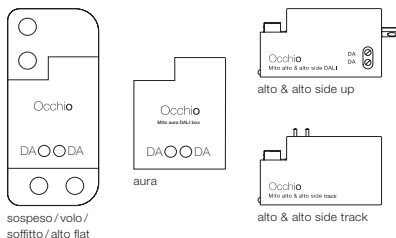

Mito DALI box (control via DALI)

sospeso / volo / soffitto / alto flat

aura

alto & alto side up

alto & alto side track

sospeso / aura / volo:

– color tune adjustable*
– adjust continuously dimming
– up + downlight separate controllable (two DALI addresses needed)
– no »touchless control«, no fading

soffitto / alto / alto side:

– color tune adjustable*
– continuously dimming

* DALI controller DALI Device type 8 (DT8) for controlling of the color tune necessary further signs on www.occhio.com/dali