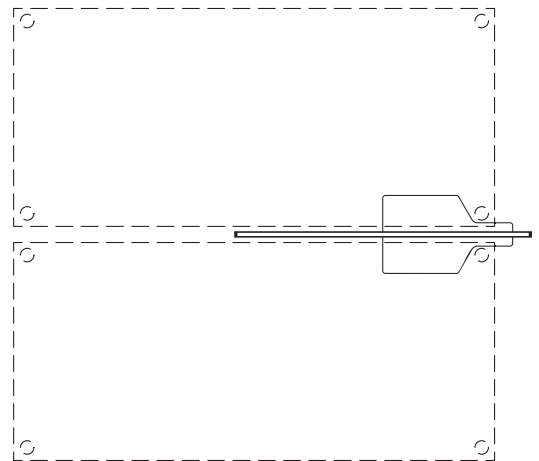

Orientation

Mito terra var
single and double workstation