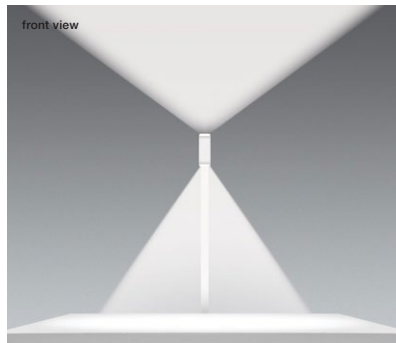

technical data Mito terra var

properties	material	head/body aluminium, painted, PVD-coated, optical plastic base powder-coated
	cable length	power supply unit (x): 1 m luminaire (y): 2 m of which 1.5 m are retractable
	height adjustment	1900 – 2200 mm (variable)
	weight	20.5 kg
surface	head	bronze, matt gold, rose gold, matt silver, matt white, matt black, phantom, black phantom
	body / base	matt silver, matt white, matt black
Occhio »color tune« LED	average life time	> 50.000 hrs
	energy efficiency class (luminous efficiency)	G (71 lm / W)
	power	LED 70 W (incl. Occhiopower supply unit approx. 76 W, standby < 0,5 W) / matt black, matt white, matt gold, matt silver LED 56 W (incl. Occhiopower supply unit approx. 63 W, standby < 0,5 W) / bronze, rose gold, phantom, black phantom
	color rendering index	high color; CRI Ra 95
	color temperature (color consistency)	2700–4000 K (2-step)
electricity	dimming	via »touchless control«, »body sensor« or with Occhio air
	connection	230 V AC / 50 Hz
	power factor power supply (cos φ1)	0.9
	flicker / stroboscopic effect	1 (PstLM) / 0.9 (SVM)
	permitted operating conditions	max. 30°C for indoor use only

Mito terra var lighting effects

table (wide)

wide light beam (up and down), beam angle approx. 80° (down)

inserts: wide / flood

luminous flux: high color 70 W* 4600lm
high color 56 W** 3600lm

UGR (4H8H) < 19***