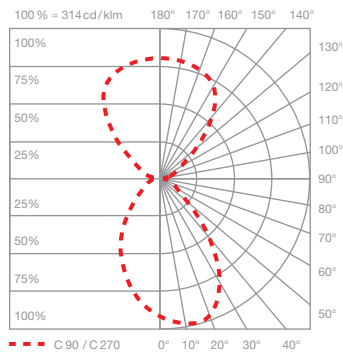

technical data Mito terra var

properties	material	head/body aluminium, painted, PVD-coated, optical plastic base powder-coated
	cable length	power supply unit (x): 1 m luminaire (y): 2 m of which 1.5 m are retractable
	height adjustment	1900 – 2200 mm (variable)
	weight	20.5 kg
surface	head	bronze, matt gold, rose gold, matt silver, matt white, matt black, phantom, black phantom
	body / base	matt silver, matt white, matt black
Occhio »color tune« LED	average life time	> 50.000 hrs
	energy efficiency class (luminous efficiency)	G (71 lm / W)
	power	LED 70 W (incl. Occhiopower supply unit approx. 76 W, standby < 0,5 W) / matt black, matt white, matt gold, matt silver LED 56 W (incl. Occhiopower supply unit approx. 63 W, standby < 0,5 W) / bronze, rose gold, phantom, black phantom
	color rendering index	high color; CRI Ra 95
	color temperature (color consistency)	2700–4000 K (2-step)
electricity	dimming	via »touchless control«, »body sensor« or with Occhio air
	connection	230 V AC / 50 Hz
	power factor power supply (cos φ1)	0.9
	flicker / stroboscopic effect	1 (PstLM) / 0.9 (SVM)
	permitted operating conditions	max. 30°C for indoor use only

Mito terra var lighting effects

table (wide)

wide light beam (up and down), beam angle approx. 80° (down)

inserts: wide / flood

luminous flux: high color 70 W* 4600lm
high color 56 W** 3600lm

UGR (4H8H) < 19***