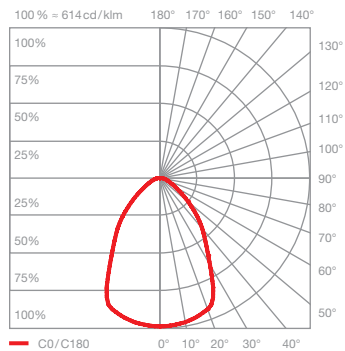

incl. power supply unit

dimensions in mm

technical data Mito soffitto 60 up lusso

properties	material	aluminium, steel, painted, anodised, PVD-coated, plastic, optical silicone, polyurethane, ascot leather
	weight	6.1 kg
surface	head	black phantom, phantom, rose gold, matt gold, matt white
	cover	nero, grigio, marrone, bianco
Occhio »color tune« LED	average life time	> 50.000 hrs
	energy efficiency class (luminous efficiency)	G (43 lm / W)
	power	LED 60 W (incl. Occhio power supply unit approx. 66 W, standby < 0.5 W)
	color rendering index	high color; CRI Ra 95
	color temperature (color consistency)	2700–4000 K (2-step)
electricity	dimming	via trailing-edge phasecut dimmer, Occhio air (optional) or DALI*
	connection	230 V AC
	power factor power supply (cos ϕ 1)	0.9
	flicker / stroboscopic effect	1 (PstLM) / 0.9 (SVM)
	permitted operating conditions	max. 30°C for indoor use only

* For a list of compatible dimmers, see www.occhio.de/dim_en, trailing-edge phasecut dimmer, Occhio air and DALI not combinable

Mito soffitto 60 up lusso lighting effects

ceiling (narrow)

concentrated light, beam angle approx. 50°

inserts: narrow

luminous flux : high color 60 W 2060 lm

UGR (4H8H) > 19*

ceiling (wide)

wide-radiation light, beam angle approx. 80°

inserts : wide

luminous flux : high color 60 W 2400 lm

UGR (4H8H) > 19*

wall to wall (wide)

wide-radiation light, beam angle approx. 80°

inserts : wide

luminous flux : high color 60 W 2400 lm

*The standardized indication of glare values (UGR value - 4H8H) is not quite significant for annular luminaires. In most real applications the result of an individual calculation is a UGR value <19. Therefore, we recommend to carry out a calculation which can be prepared by our lighting design team (project-support@occhio.de).