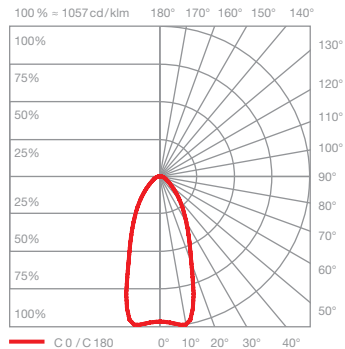

Mito soffitto 60 up lusso lighting effects

ceiling (narrow)

concentrated light, beam angle approx. 50°

inserts: narrow

luminous flux : high color 60 W 2060 lm

UGR (4H8H) > 19*