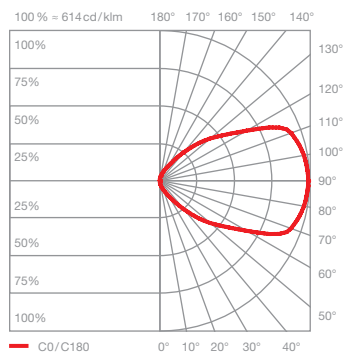

incl. power supply unit

dimensions in mm

technical data Mito soffitto 60 up lusso

properties	material	aluminium, steel, painted, anodised, PVD-coated, plastic, optical silicone, polyurethane, ascot leather
	weight	6.1 kg
surface	head	black phantom, phantom, rose gold, matt gold, matt white
	cover	nero, grigio, marrone, bianco
Occhio »color tune« LED	average life time	> 50.000 hrs
	energy efficiency class (luminous efficiency)	G (43 lm / W)
	power	LED 60 W (incl. Occhio power supply unit approx. 66 W, standby < 0.5 W)
	color rendering index	high color; CRI Ra 95
	color temperature (color consistency)	2700–4000 K (2-step)
electricity	dimming	via trailing-edge phasecut dimmer, Occhio air (optional) or DALI*
	connection	230 V AC
	power factor power supply (cos ϕ 1)	0.9
	flicker / stroboscopic effect	1 (PstLM) / 0.9 (SVM)
	permitted operating conditions	max. 30°C for indoor use only

inserts: narrow

luminous flux : high color 60 W 2060 lm

UGR (4H8H) > 19*

ceiling (wide)

wide-radiation light, beam angle approx. 80°

inserts : wide

luminous flux : high color 60 W 2400 lm

UGR (4H8H) > 19*

wall to wall (wide)

wide-radiation light, beam angle approx. 80°

inserts : wide

luminous flux : high color 60 W 2400 lm

*The standardized indication of glare values (UGR value - 4H8H) is not quite significant for annular luminaires. In most real applications the result of an individual calculation is a UGR value <19. Therefore, we recommend to carry out a calculation which can be prepared by our lighting design team (project-support@occhio.de).