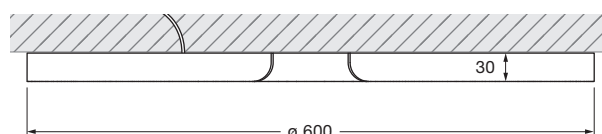

Mito soffitto 60 up lusso datasheet

Annular LED ceiling-mounted luminaire with ascot leather (selectable) covered, single-sided light output and a diameter of 60 cm. There is a choice of two lighting effects. As room lighting, ceiling (narrow) provides a concentrated, dazzle-free light beam for perfect lighting in all situations. wall to wall (wide) for installation on walls especially in halls or corridors in order to brighten up the opposite areas with targeted lighting without dazzling – wide light beam.

incl. power supply unit

dimensions in mm

technical data Mito soffitto 60 up lusso

properties	material	aluminium, steel, painted, anodised, PVD-coated, plastic, optical silicone, polyurethane, ascot leather
	weight	6.1 kg
surface	head	black phantom, phantom, rose gold, matt gold, matt white
	cover	nero, grigio, marrone, bianco
Occhio »color tune« LED	average life time	> 50.000 hrs
	energy efficiency class (luminous efficiency)	G (43 lm / W)
	power	LED 60 W (incl. Occhio power supply unit approx. 66 W, standby < 0.5 W)
	color rendering index	high color; CRI Ra 95
	color temperature (color consistency)	2700–4000 K (2-step)
electricity	dimming	via trailing-edge phasecut dimmer, Occhio air (optional) or DALI*
	connection	230 V AC
	power factor power supply (cos ϕ 1)	0.9
	flicker / stroboscopic effect	1 (PstLM) / 0.9 (SVM)
	permitted operating conditions	max. 30°C for indoor use only