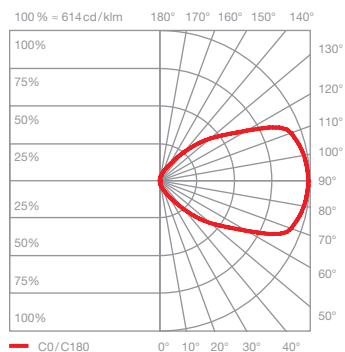

incl. power supply unit

dimensions in mm

technical data Mito soffitto 40 up lusso

properties	material	aluminium, steel, painted, anodised, PVD-coated, plastic, optical silicone, polyurethane, ascot leather
	weight	3.7 kg
surface	head	black phantom, phantom, rose gold, matt gold, matt white
	cover	nero, grigio, marrone, bianco
Occhio »color tune« LED	average life time	> 50.000 hrs
	energy efficiency class (luminous efficiency)	G (43 lm / W)
	power	LED 40 W (incl. Occhio power supply unit approx. 46 W, standby < 0.5 W)
	color rendering index	high color; CRI Ra 95
	color temperature (color consistency)	2700–4000 K (2-step)
electricity	dimming	via trailing-edge phasecut dimmer, Occhio air (optional) or DALI*
	connection	230 V AC
	power factor power supply (cos φ1)	0.9
	flicker / stroboscopic effect	1 (PstLM) / 0.9 (SVM)
	permitted operating conditions	max. 30°C for indoor use only

inserts: narrow

luminous flux : high color 40 W 1440 lm

UGR (4H8H) > 19*

ceiling (wide)

wide-radiation light, beam angle approx. 80°

inserts : wide

luminous flux : high color 40 W 1700 lm

UGR (4H8H) > 19*

wall to wall (wide)

wide-radiation light, beam angle approx. 80°

inserts : wide

luminous flux : high color 40 W 1700 lm

*The standardized indication of glare values (UGR value - 4H8H) is not quite significant for annular luminaires. In most real applications the result of an individual calculation is a UGR value <19. Therefore, we recommend to carry out a calculation which can be prepared by our lighting design team (project-support@occhio.de).