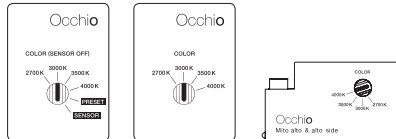

incl. power supply unit

dimensions in mm

technical data Mito soffitto 40 up lusso

properties	material	aluminium, steel, painted, anodised, PVD-coated, plastic, optical silicone, polyurethane, ascot leather
	weight	3.7 kg
surface	head	black phantom, phantom, rose gold, matt gold, matt white
	cover	nero, grigio, marrone, bianco
Occhio »color tune« LED	average life time	> 50.000 hrs
	energy efficiency class (luminous efficiency)	G (43 lm / W)
	power	LED 40 W (incl. Occhio power supply unit approx. 46 W, standby < 0.5 W)
	color rendering index	high color; CRI Ra 95
	color temperature (color consistency)	2700–4000 K (2-step)
electricity	dimming	via trailing-edge phasecut dimmer, Occhio air (optional) or DALI*
	connection	230 V AC
	power factor power supply (cos φ1)	0.9
	flicker / stroboscopic effect	1 (PstLM) / 0.9 (SVM)
	permitted operating conditions	max. 30°C for indoor use only

wall to wall (wide)

wide-radiation light, beam angle approx. 80°

inserts : wide

luminous flux : high color 40 W 1700 lm

*The standardized indication of glare values (UGR value - 4H8H) is not quite significant for annular luminaires. In most real applications the result of an individual calculation is a UGR value <19. Therefore, we recommend to carry out a calculation which can be prepared by our lighting design team (project-support@occhio.de).

control options

Control

Mito set box

sospeso / aura / sfera / sfera su / volo

soffitto / alto flat

alto & alto side

sospeso / aura / sfera / volo:

COLOR (Sensor off)
adjustable color temperature (4 steps)
trailing-edge phase cut dimming possible

PRESET (sospeso / aura / volo)
adjustable color temperature (4 steps)
adjustable up / downlight ratio (5 steps)
trailing-edge phase cut dimming possible

PRESET (sfera)
color temperature adjustable (4 stages)
light intensity adjustable (5 stages)