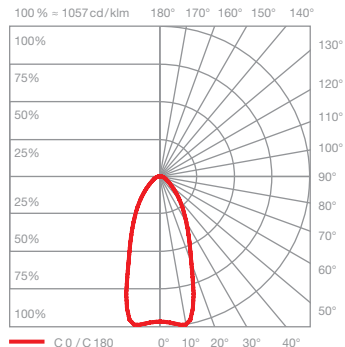

Mito soffitto 40 up lusso lighting effects

ceiling (narrow)

concentrated light, beam angle approx. 50°

inserts: narrow

luminous flux : high color 40 W 1440 lm

UGR (4H8H) > 19*