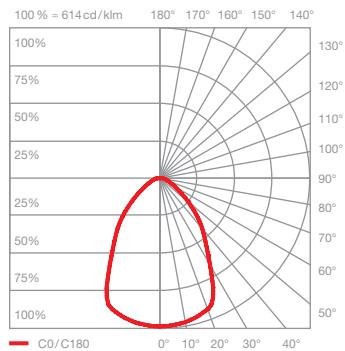

incl. power supply unit

dimensions in mm

technical data Mito soffitto 40 up lusso

properties	material	aluminium, steel, painted, anodised, PVD-coated, plastic, optical silicone, polyurethane, ascot leather
	weight	3.7 kg
surface	head	black phantom, phantom, rose gold, matt gold, matt white
	cover	nero, grigio, marrone, bianco
Occhio »color tune« LED	average life time	> 50.000 hrs
	energy efficiency class (luminous efficiency)	G (43 lm / W)
	power	LED 40 W (incl. Occhio power supply unit approx. 46 W, standby < 0.5 W)
	color rendering index	high color; CRI Ra 95
	color temperature (color consistency)	2700–4000 K (2-step)
electricity	dimming	via trailing-edge phasecut dimmer, Occhio air (optional) or DALI*
	connection	230 V AC
	power factor power supply (cos φ1)	0.9
	flicker / stroboscopic effect	1 (PstLM) / 0.9 (SVM)
	permitted operating conditions	max. 30°C for indoor use only

inserts: narrow

luminous flux : high color 40 W 1440 lm

UGR (4H8H) > 19*

ceiling (wide)

wide-radiation light, beam angle approx. 80°

inserts : wide

luminous flux : high color 40 W 1700 lm

UGR (4H8H) > 19*

wall to wall (wide)

wide-radiation light, beam angle approx. 80°

inserts : wide

luminous flux : high color 40 W 1700 lm

*The standardized indication of glare values (UGR value - 4H8H) is not quite significant for annular luminaires. In most real applications the result of an individual calculation is a UGR value <19. Therefore, we recommend to carry out a calculation which can be prepared by our lighting design team (project-support@occhio.de).