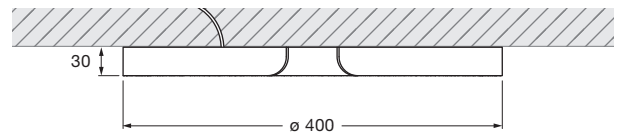

Mito soffitto 40 up lusso datasheet

Annular LED ceiling-mounted luminaire with ascot leather (selectable) covered, single-sided light output and a diameter of 40 cm. There is a choice of two lighting effects. As room lighting, ceiling (narrow) provides a concentrated, dazzle-free light beam for perfect lighting in all situations. wall to wall (wide) for installation on walls especially in halls or corridors in order to brighten up the opposite areas with targeted lighting without dazzling – wide light beam.

incl. power supply unit

dimensions in mm

technical data Mito soffitto 40 up lusso

properties	material	aluminium, steel, painted, anodised, PVD-coated, plastic, optical silicone, polyurethane, ascot leather
	weight	3.7 kg
surface	head	black phantom, phantom, rose gold, matt gold, matt white
	cover	nero, grigio, marrone, bianco
Occhio »color tune« LED	average life time	> 50.000 hrs
	energy efficiency class (luminous efficiency)	G (43 lm / W)
	power	LED 40 W (incl. Occhio power supply unit approx. 46 W, standby < 0.5 W)
	color rendering index	high color; CRI Ra 95
	color temperature (color consistency)	2700–4000 K (2-step)
electricity	dimming	via trailing-edge phasecut dimmer, Occhio air (optional) or DALI*
	connection	230 V AC
	power factor power supply (cos φ1)	0.9
	flicker / stroboscopic effect	1 (PstLM) / 0.9 (SVM)
	permitted operating conditions	max. 30°C for indoor use only