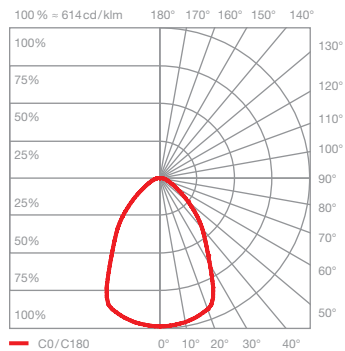

incl. power supply unit

dimensions in mm

technical data Mito soffitto 20 up lusso

properties	material	aluminium, steel, painted, anodised, PVD-coated, plastic, optical silicone, polyurethane, ascot leather
	weight	0.8 kg
surface	head	black phantom, phantom, rose gold, matt gold, matt white
	cover	nero, grigio, marrone, bianco
Occhio »color tune« LED	average life time	> 50.000 hrs
	energy efficiency class (luminous efficiency)	G (42 lm / W)
	power	LED 20 W (incl. Occhio power supply unit approx. 23 W, standby < 0.5 W)
	color rendering index	high color; CRI Ra 95
	color temperature (color consistency)	2700–4000 K (2-step)
electricity	dimming	via trailing-edge phasecut dimmer or Occhio air (optional)*
	connection	230 V AC
	power factor power supply (cos φ1)	0.9
	flicker / stroboscopic effect	1 (PstLM) / 0.9 (SVM)
	permitted operating conditions	max. 30°C for indoor use only

* For a list of compatible dimmers, see www.occhio.de/dim_en, trailing-edge phasecut dimmer and Occhio air not combinable

Mito soffitto 20 up lusso lighting effects

ceiling (narrow)

concentrated light, beam angle approx. 50°

inserts: narrow

luminous flux : high color 20 W 720 lm

UGR (4H8H) > 19*

ceiling (wide)

wide-radiation light, beam angle approx. 80°

inserts : wide

luminous flux : high color 20 W 850 lm

UGR (4H8H) > 19*

wall to wall (wide)

wide-radiation light, beam angle approx. 80°

inserts : wide

luminous flux : high color 20 W 850 lm

*The standardized indication of glare values (UGR value - 4H8H) is not quite significant for annular luminaires. In most real applications the result of an individual calculation is a UGR value <19. Therefore, we recommend to carry out a calculation which can be prepared by our lighting design team (project-support@occhio.de).