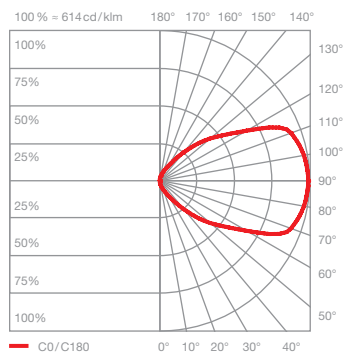

inserts: narrow

luminous flux : high color 20 W 720 lm

UGR (4H8H) > 19*

ceiling (wide)

wide-radiation light, beam angle approx. 80°

inserts : wide

luminous flux : high color 20 W 850 lm

UGR (4H8H) > 19*

wall to wall (wide)

wide-radiation light, beam angle approx. 80°

inserts : wide

luminous flux : high color 20 W 850 lm

*The standardized indication of glare values (UGR value - 4H8H) is not quite significant for annular luminaires. In most real applications the result of an individual calculation is a UGR value <19. Therefore, we recommend to carry out a calculation which can be prepared by our lighting design team (project-support@occhio.de).