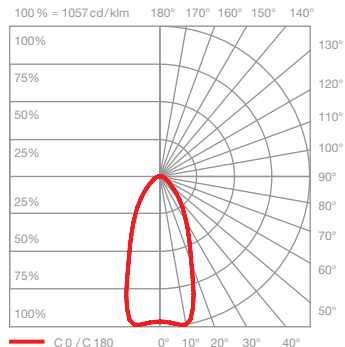

Mito soffitto 20 up lusso lighting effects

ceiling (narrow)

concentrated light, beam angle approx. 50°

inserts: narrow

luminous flux : high color 20 W 720 lm

UGR (4H8H) > 19*