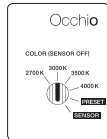

incl. power supply unit

dimensions in mm

technical data Mito soffitto 20 up lusso

properties	material	aluminium, steel, painted, anodised, PVD-coated, plastic, optical silicone, polyurethane, ascot leather
	weight	0.8 kg
surface	head	black phantom, phantom, rose gold, matt gold, matt white
	cover	nero, grigio, marrone, bianco
Occhio »color tune« LED	average life time	> 50.000 hrs
	energy efficiency class (luminous efficiency)	G (42 lm / W)
	power	LED 20 W (incl. Occhio power supply unit approx. 23 W, standby < 0.5 W)
	color rendering index	high color; CRI Ra 95
	color temperature (color consistency)	2700–4000 K (2-step)
electricity	dimming	via trailing-edge phasecut dimmer or Occhio air (optional)*
	connection	230 V AC
	power factor power supply (cos φ1)	0.9
	flicker / stroboscopic effect	1 (PstLM) / 0.9 (SVM)
	permitted operating conditions	max. 30°C for indoor use only

wall to wall (wide)

wide-radiation light, beam angle approx. 80°

inserts : wide

luminous flux : high color 20 W 850 lm

*The standardized indication of glare values (UGR value - 4H8H) is not quite significant for annular luminaires. In most real applications the result of an individual calculation is a UGR value <19. Therefore, we recommend to carry out a calculation which can be prepared by our lighting design team (project-support@occhio.de).

control options

Control

Mito set box

sospeso / aura /
sfera / sfera su / volo

soffitto / alto flat

alto & alto side

sospeso / aura / sfera / volo:

COLOR (Sensor off)
adjustable color temperature (4 steps)
trailing-edge phase cut dimming possible

PRESET (sospeso / aura / volo)
adjustable color temperature (4 steps)
adjustable up / downlight ratio (5 steps)
trailing-edge phase cut dimming possible

PRESET (sfera)
color temperature adjustable (4 stages)
light intensity adjustable (5 stages)