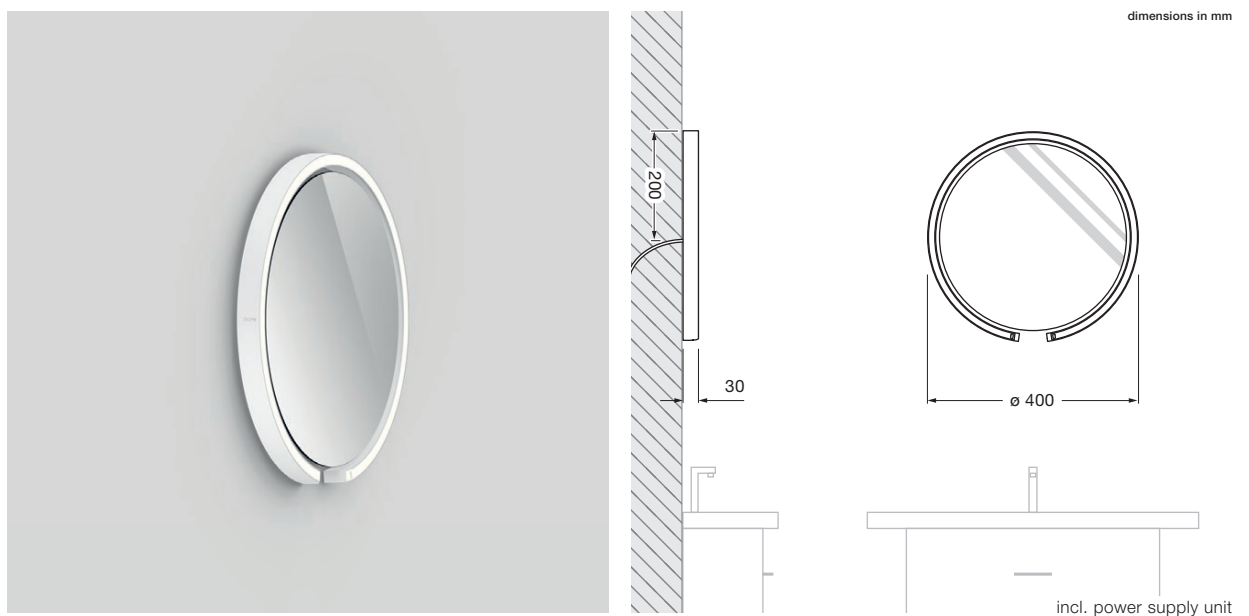

Mito sfera 40 datasheet

Ring-shaped LED mirror-wall luminaire with single-sided light output and a diameter of 40 cm. The lighting effect provides glare-free light for perfect illumination. This version features an integrated power supply unit for surface mounting and connects to 230VAC mains voltage.

technical data Mito sfera 40

properties	material	aluminium painted or PVD-coated, optical silicone , mirrored glass
	weight	3.8 kg
surface	head	bronze, matt gold, rose gold, matt silver, matt white, matt black, phantom, black phantom
	mirror	clear glass, tinted glass
Occhio »color tune« LED	average life time	> 50.000 hrs
	energy efficiency class (luminous efficiency)	G (36 lm / W)
	power	LED 20 W (incl. Occhio power supply unit approx. 26 W, standby < 0.5 W)
	color rendering index	high color; CRI Ra 95
	color temperature (color consistency)	2700–4000 K (2-step)
electricity	dimming	via trailing-edge phasecut dimmer, »touchless control« or Occhio air (optional) *
	connection	230 V AC
	power factor power supply (cos φ1)	0.9
	flicker / stroboscopic effect	1 (PstLM) / 0.9 (SVM)
	permitted operating conditions	max. 30°C for indoor use only

luminous flux: high color 20W 800lm

control options

Control

Mito set box

sospeso / aura /
sfera / sfera su / volo

soffitto / alto flat

alto & alto side

sospeso / aura / sfera / volo: