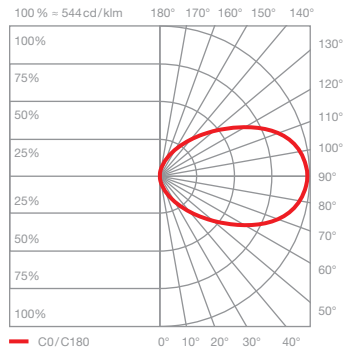

Mito sfera 40 lighting effects

wide

wide-radiation light, beam angle approx. 90°

inserts: wide

luminous flux: high color   20W   800lm