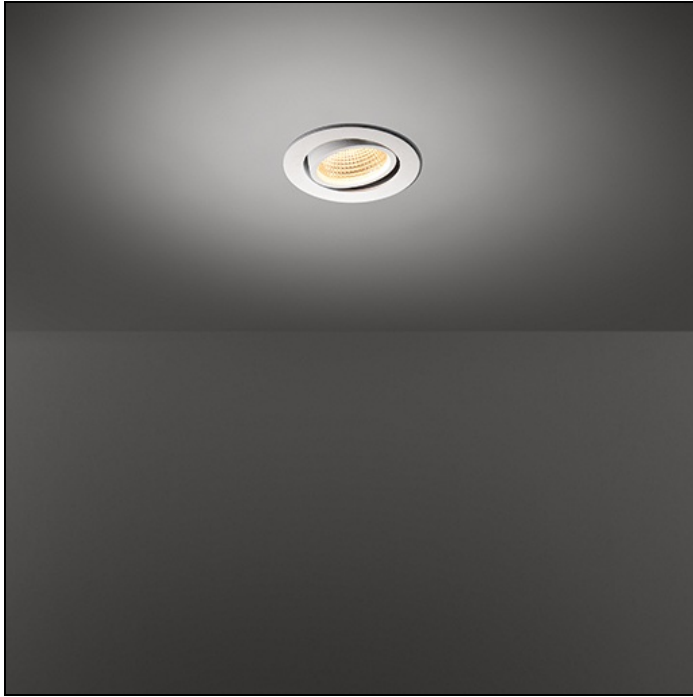

# K77 ADJUSTABLE

## K77 ADJUSTABLE LED TRE DIM RG

K77 was developed as an extension to K72. With the LED dedicated rework of the K we honour an icon. A timeless, adjustable spot for general/accent lighting product that will remain in the Modular portfolio for many years to come. Just like its K72 counterpart, K77 is available in donkey grey and white structure.

### SPECIFICATIONS

Lamp	1x LED Array 9.2W
Gear / Transfo	LED gear incl.
Cut-out size	ø 70 h 60
Weight	0.31kg
Min. Distance	0.1
Power supply	230V
IP	IP20
Glow Wire Test	960°
CRI	90
Lumen	711 Lm
Efficacy	59 Lm/W
UGR	20
Adjustability	h 360° v -30°/+30°
Remark	! 3500K on request