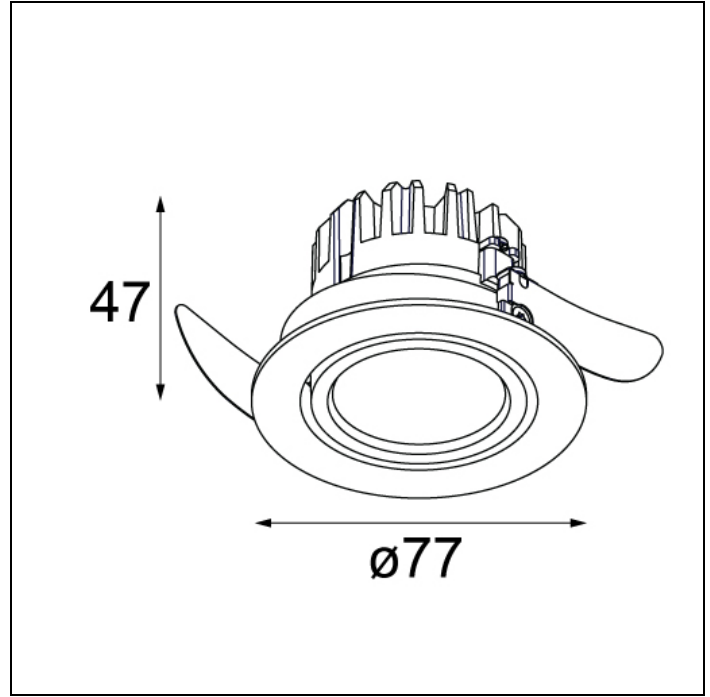

# K77 ADJUSTABLE

### SPECIFICATIONS

Lamp	1x LED Array 9.2W
Gear / Transfo	LED gear incl.
Cut-out size	ø 70 h 60
Weight	0.31kg
Min. Distance	0.1
Power supply	230V
IP	IP20
Glow Wire Test	960°
CRI	90
Lumen	711 Lm
Efficacy	59 Lm/W
UGR	20
Adjustability	h 360° v -30°/+30°
Remark	! 3500K on request