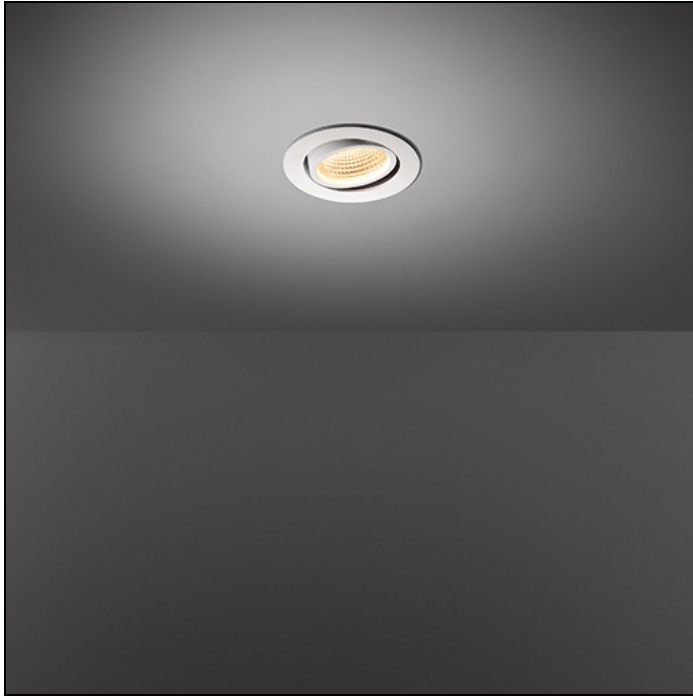

K77 ADJUSTABLE

K77 ADJUSTABLE LED TRE DIM RG

K77 was developed as an extension to K72. With the LED dedicated rework of the K we honour an icon. A timeless, adjustable spot for general/accent lighting product that will remain in the Modular portfolio for many years to come. Just like its K72 counterpart, K77 is available in donkey grey and white structure.

Art. Nr. 14051832

SPECIFICATIONS

Lamp	1x LED Array 9.2W
Gear / Transfo	LED gear incl.
Cut-out size	ø 70 h 60
Weight	0.31kg
Min. Distance	0.1
Power supply	230V
IP	IP20
Glow Wire Test	960°
CRI	90
Lumen	711 Lm
Efficacy	59 Lm/W
UGR	20
Adjustability	h 360° v -30°/+30°
Remark	! 3500K on request

	WARM WHITE 2700K / CRI 90+			WARM WHITE 3000K / CRI 90+			NEUTRAL WHITE 4000K / CRI 90+		
	SPOT 15°	MEDIUM 25°	FLOOD 40°	SPOT 15°	MEDIUM 25°	FLOOD 40°	SPOT 15°	MEDIUM 25°	FLOOD 40°
black struc	14051032	14051132	14051232	14051332	14051432	14051532	14051632	14051732	14051832
donkey grey struc	14051071	14051171	14051271	14051371	14051471	14051571	14051671	14051771	14051871
white struc	14051009	14051109	14051209	14051309	14051409	14051509	14051609	14051709	14051809