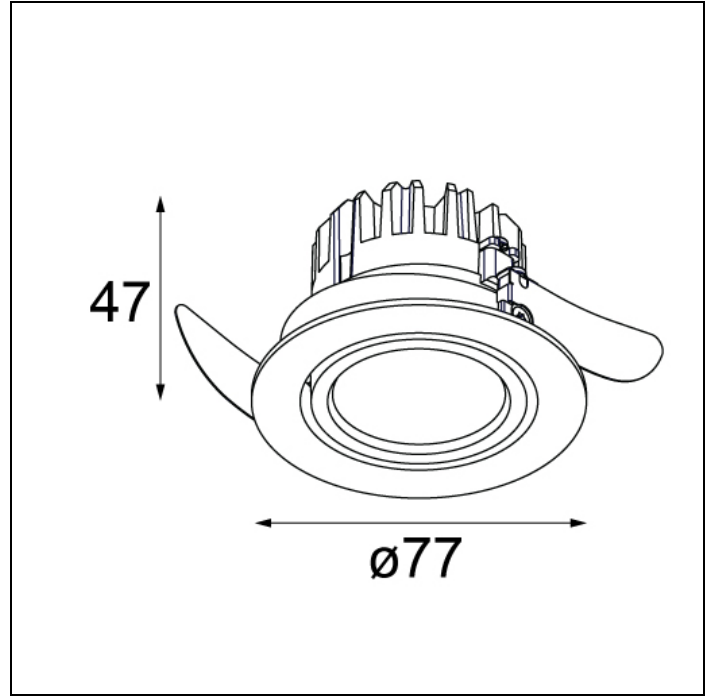

K77 ADJUSTABLE

K77 ADJUSTABLE LED TRE DIM RG

K77 was developed as an extension to K72. With the LED dedicated rework of the K we honour an icon. A timeless, adjustable spot for general/accent lighting product that will remain in the Modular portfolio for many years to come. Just like its K72 counterpart, K77 is available in donkey grey and white structure.

Art. Nr. 14051832

SPECIFICATIONS

Lamp	1x LED Array 9.2W
Gear / Transfo	LED gear incl.
Cut-out size	ø 70 h 60
Weight	0.31kg
Min. Distance	0.1
Power supply	230V
IP	IP20
Glow Wire Test	960°
CRI	90
Lumen	711 Lm
Efficacy	59 Lm/W
UGR	20
Adjustability	h 360° v -30°/+30°
Remark	! 3500K on request

	WARM WHITE 2700K / CRI 90+			WARM WHITE 3000K / CRI 90+			NEUTRAL WHITE 4000K / CRI 90+		
	SPOT 15°	MEDIUM 25°	FLOOD 40°	SPOT 15°	MEDIUM 25°	FLOOD 40°	SPOT 15°	MEDIUM 25°	FLOOD 40°
black struc	14051032	14051132	14051232	14051332	14051432	14051532	14051632	14051732	14051832
donkey grey struc	14051071	14051171	14051271	14051371	14051471	14051571	14051671	14051771	14051871
white struc	14051009	14051109	14051209	14051309	14051409	14051509	14051609	14051709	14051809