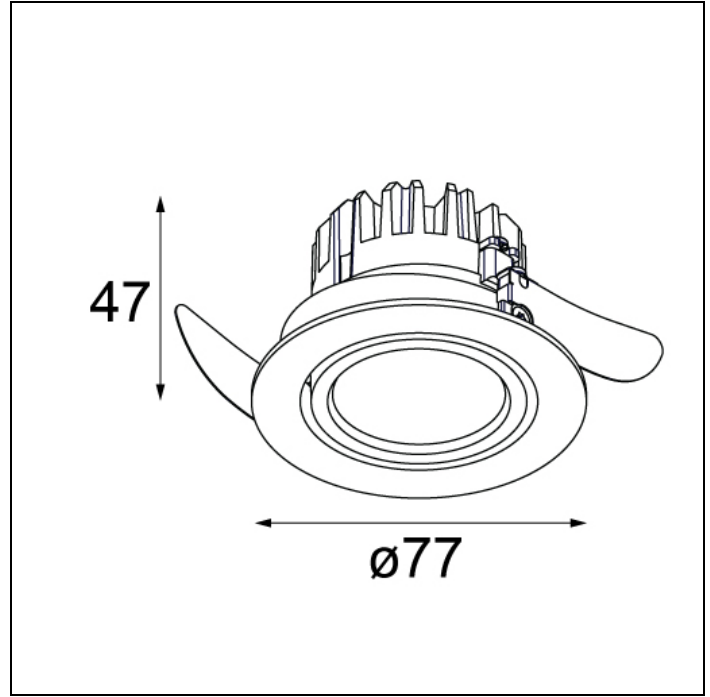

K77 ADJUSTABLE

K77 ADJUSTABLE LED TRE DIM RG

K77 was developed as an extension to K72. With the LED dedicated rework of the K we honour an icon. A timeless, adjustable spot for general/accent lighting product that will remain in the Modular portfolio for many years to come. Just like its K72 counterpart, K77 is available in donkey grey and white structure.

Art. Nr. 14051809

SPECIFICATIONS

Lamp	1x LED Array 9.2W
Gear / Transfo	LED gear incl.
Cut-out size	ø 70 h 60
Weight	0.31kg
Min. Distance	0.1
Power supply	230V
IP	IP20
Glow Wire Test	960°
CRI	90
Lumen	730 Lm
Efficacy	61 Lm/W
UGR	21
Adjustability	h 360° v -30°/+30°
Remark	! 3500K on request

This label is available in other languages:
<http://supemodular.com/assets/TYPE2.pdf>

	WARM WHITE 2700K / CRI 90+			WARM WHITE 3000K / CRI 90+			NEUTRAL WHITE 4000K / CRI 90+		
	SPOT 15°	MEDIUM 25°	FLOOD 40°	SPOT 15°	MEDIUM 25°	FLOOD 40°	SPOT 15°	MEDIUM 25°	FLOOD 40°
black struc	14051032	14051132	14051232	14051332	14051432	14051532	14051632	14051732	14051832
donkey grey struc	14051071	14051171	14051271	14051371	14051471	14051571	14051671	14051771	14051871
white struc	14051009	14051109	14051209	14051309	14051409	14051509	14051609	14051709	14051809

K77 ADJUSTABLE

K77 ADJUSTABLE LED TRE DIM RG

ACCESSORIES

CONBOX

10888830	CONBOX 190X192X130X256
----------	------------------------

GYPKIT

12290130	GYPKIT 190X190 - Ø70
----------	----------------------