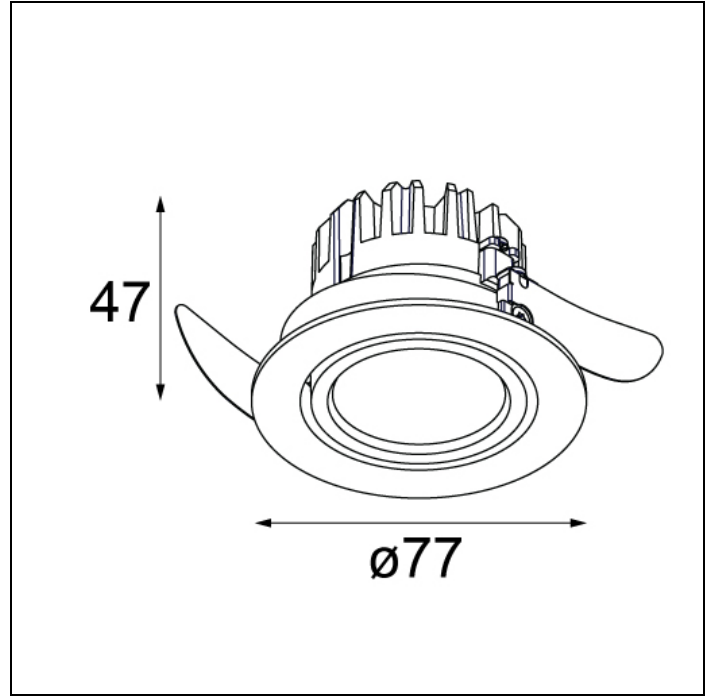

# K77 ADJUSTABLE

### SPECIFICATIONS

Lamp	1x LED Array 9.2W
Gear / Transfo	LED gear incl.
Cut-out size	ø 70 h 60
Weight	0.31kg
Min. Distance	0.1
Power supply	230V
IP	IP20
Glow Wire Test	960°
CRI	90
Lumen	690 Lm
Efficacy	57 Lm/W
UGR	21
Adjustability	h 360° v -30°/+30°
Remark	! 3500K on request