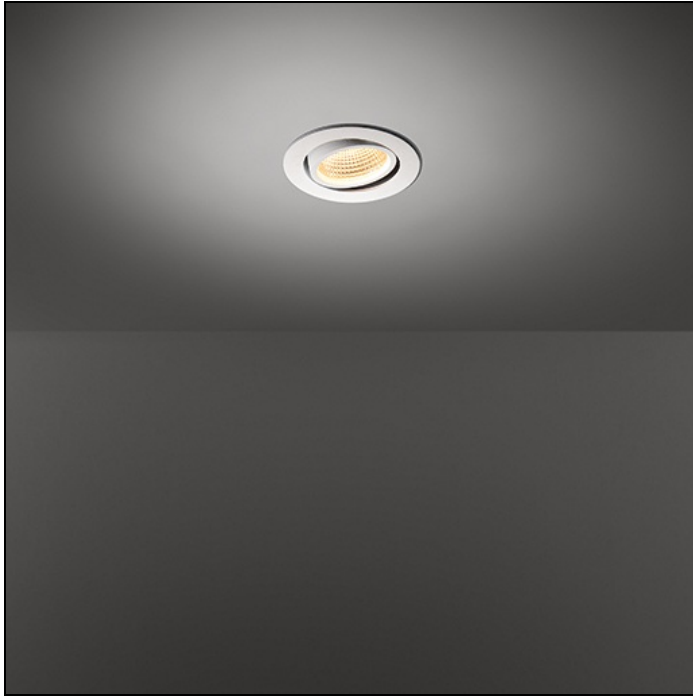

# K77 ADJUSTABLE

## K77 ADJUSTABLE LED TRE DIM RG

K77 was developed as an extension to K72. With the LED dedicated rework of the K we honour an icon. A timeless, adjustable spot for general/accent lighting product that will remain in the Modular portfolio for many years to come. Just like its K72 counterpart, K77 is available in donkey grey and white structure.

### SPECIFICATIONS

Lamp	1x LED Array 9.2W
Gear / Transfo	LED gear incl.
Cut-out size	ø 70 h 60
Weight	0.31kg
Min. Distance	0.1
Power supply	230V
IP	IP20
Glow Wire Test	960°
CRI	90
Lumen	690 Lm
Efficacy	57 Lm/W
UGR	21
Adjustability	h 360° v -30°/+30°
Remark	! 3500K on request