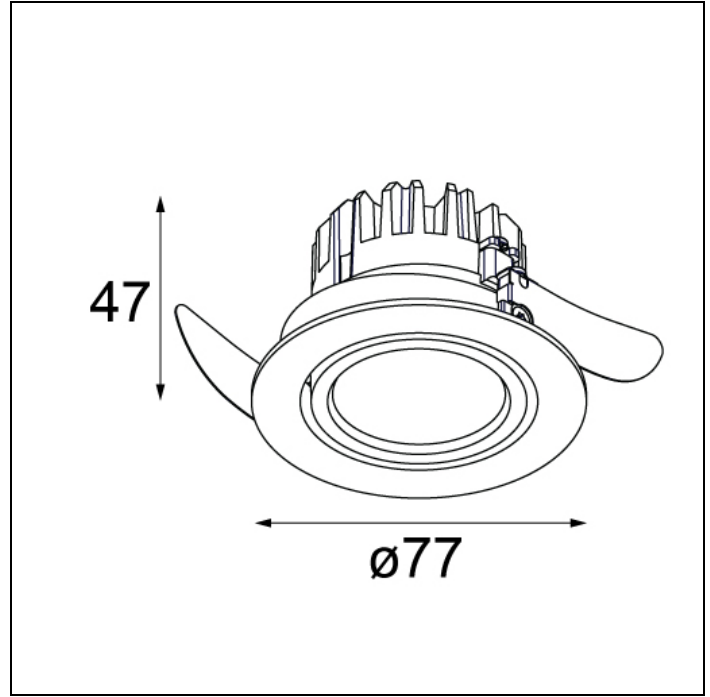

# K77 ADJUSTABLE

### SPECIFICATIONS

Lamp	1x LED Array 9.2W
Gear / Transfo	LED gear incl.
Cut-out size	ø 70 h 60
Weight	0.31kg
Min. Distance	0.1
Power supply	230V
IP	IP20
Glow Wire Test	960°
CRI	90
Lumen	690 Lm
Efficacy	57 Lm/W
UGR	21
Adjustability	h 360° v -30°/+30°
Remark	! 3500K on request