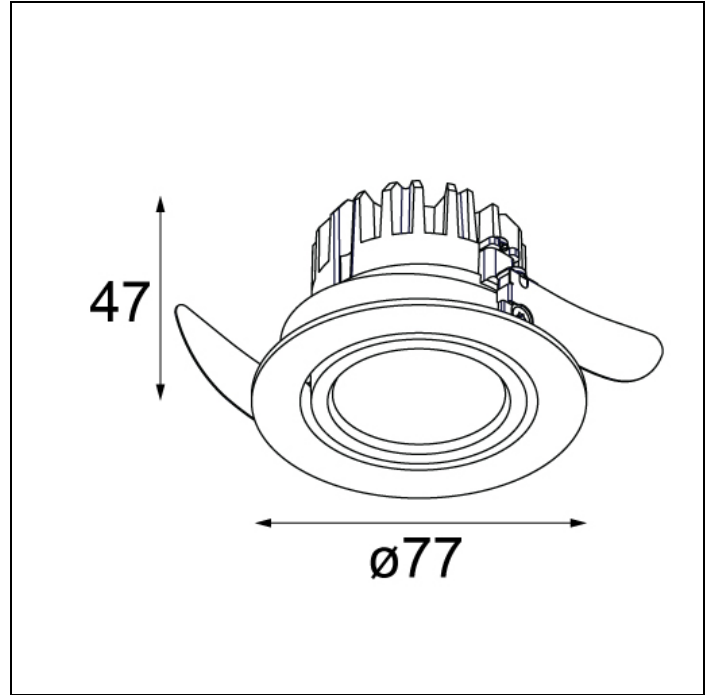

# K77 ADJUSTABLE

### SPECIFICATIONS

Lamp	1x LED Array 9.2W
Gear / Transfo	LED gear incl.
Cut-out size	ø 70 h 60
Weight	0.31kg
Min. Distance	0.1
Power supply	230V
IP	IP20
Glow Wire Test	960°
CRI	90
Lumen	731 Lm
Efficacy	61 Lm/W
UGR	22
Adjustability	h 360° v -30°/+30°
Remark	! 3500K on request