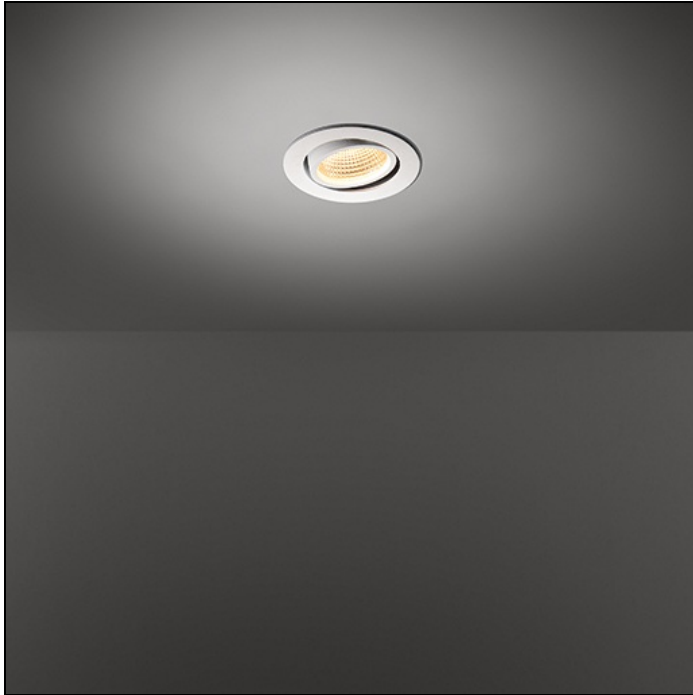

# K77 ADJUSTABLE

## K77 ADJUSTABLE LED TRE DIM RG

K77 was developed as an extension to K72. With the LED dedicated rework of the K we honour an icon. A timeless, adjustable spot for general/accent lighting product that will remain in the Modular portfolio for many years to come. Just like its K72 counterpart, K77 is available in donkey grey and white structure.

### SPECIFICATIONS

Lamp	1x LED Array 9.2W
Gear / Transfo	LED gear incl.
Cut-out size	ø 70 h 60
Weight	0.31kg
Min. Distance	0.1
Power supply	230V
IP	IP20
Glow Wire Test	960°
CRI	90
Lumen	731 Lm
Efficacy	61 Lm/W
UGR	22
Adjustability	h 360° v -30°/+30°
Remark	! 3500K on request