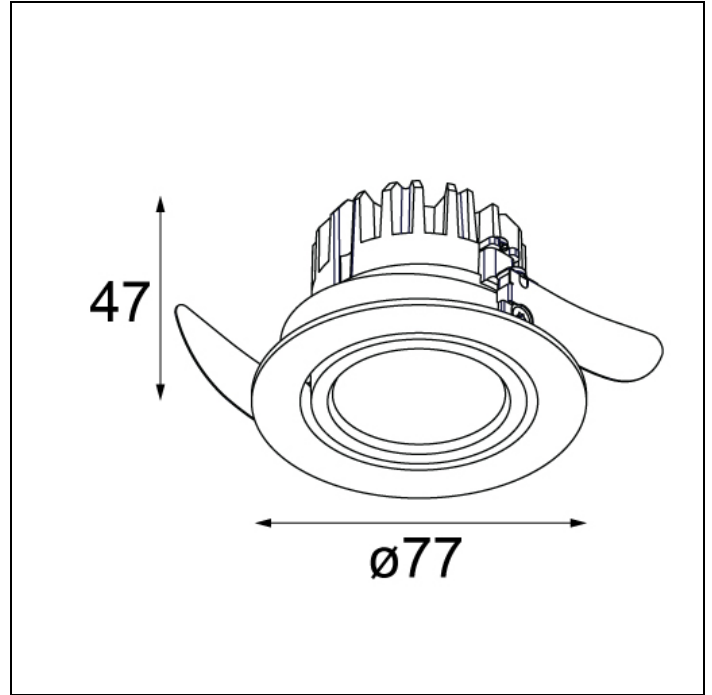

# K77 ADJUSTABLE

### SPECIFICATIONS

Lamp	1x LED Array 9.2W
Gear / Transfo	LED gear incl.
Cut-out size	ø 70 h 60
Weight	0.31kg
Min. Distance	0.1
Power supply	230V
IP	IP20
Glow Wire Test	960°
CRI	90
Lumen	704 Lm
Efficacy	59 Lm/W
UGR	21
Adjustability	h 360° v -30°/+30°
Remark	! 3500K on request