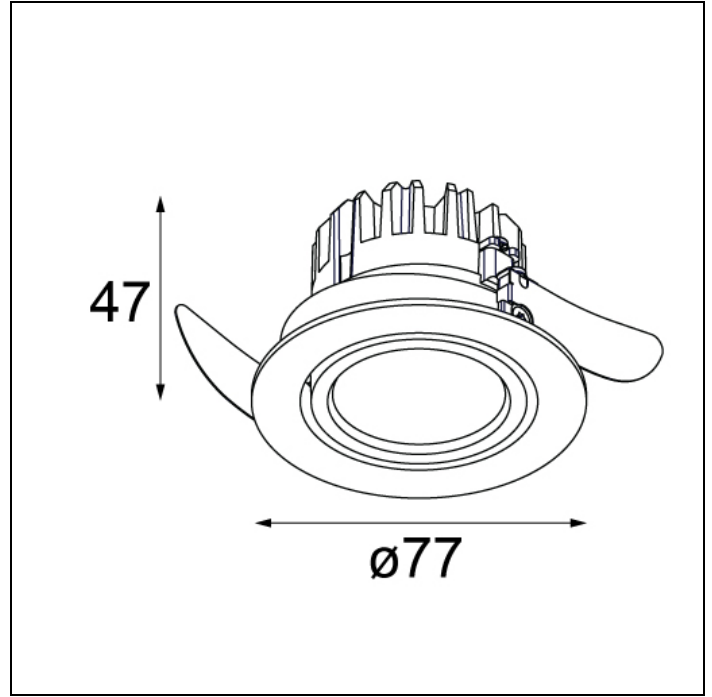

K77 ADJUSTABLE

K77 ADJUSTABLE LED TRE DIM RG

K77 was developed as an extension to K72. With the LED dedicated rework of the K we honour an icon. A timeless, adjustable spot for general/accent lighting product that will remain in the Modular portfolio for many years to come. Just like its K72 counterpart, K77 is available in donkey grey and white structure.

Art. Nr. 14051609

SPECIFICATIONS

Lamp	1x LED Array 9.2W
Gear / Transfo	LED gear incl.
Cut-out size	ø 70 h 60
Weight	0.31kg
Min. Distance	0.1
Power supply	230V
IP	IP20
Glow Wire Test	960°
CRI	90
Lumen	731 Lm
Efficacy	61 Lm/W
UGR	21
Adjustability	h 360° v -30°/+30°
Remark	! 3500K on request

	WARM WHITE 2700K / CRI 90+			WARM WHITE 3000K / CRI 90+			NEUTRAL WHITE 4000K / CRI 90+		
	SPOT 15°	MEDIUM 25°	FLOOD 40°	SPOT 15°	MEDIUM 25°	FLOOD 40°	SPOT 15°	MEDIUM 25°	FLOOD 40°
black struc	14051032	14051132	14051232	14051332	14051432	14051532	14051632	14051732	14051832
donkey grey struc	14051071	14051171	14051271	14051371	14051471	14051571	14051671	14051771	14051871
white struc	14051009	14051109	14051209	14051309	14051409	14051509	14051609	14051709	14051809