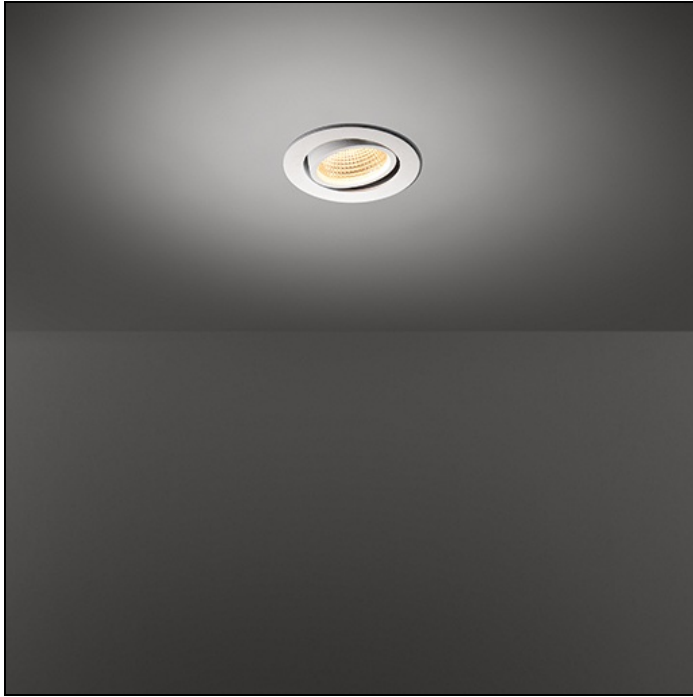

K77 ADJUSTABLE

K77 ADJUSTABLE LED TRE DIM RG

K77 was developed as an extension to K72. With the LED dedicated rework of the K we honour an icon. A timeless, adjustable spot for general/accent lighting product that will remain in the Modular portfolio for many years to come. Just like its K72 counterpart, K77 is available in donkey grey and white structure.

Art. Nr. 14051609

SPECIFICATIONS

Lamp	1x LED Array 9.2W
Gear / Transfo	LED gear incl.
Cut-out size	ø 70 h 60
Weight	0.31kg
Min. Distance	0.1
Power supply	230V
IP	IP20
Glow Wire Test	960°
CRI	90
Lumen	731 Lm
Efficacy	61 Lm/W
UGR	21
Adjustability	h 360° v -30°/+30°
Remark	! 3500K on request

	WARM WHITE 2700K / CRI 90+			WARM WHITE 3000K / CRI 90+			NEUTRAL WHITE 4000K / CRI 90+		
	SPOT 15°	MEDIUM 25°	FLOOD 40°	SPOT 15°	MEDIUM 25°	FLOOD 40°	SPOT 15°	MEDIUM 25°	FLOOD 40°
black struc	14051032	14051132	14051232	14051332	14051432	14051532	14051632	14051732	14051832
donkey grey struc	14051071	14051171	14051271	14051371	14051471	14051571	14051671	14051771	14051871
white struc	14051009	14051109	14051209	14051309	14051409	14051509	14051609	14051709	14051809