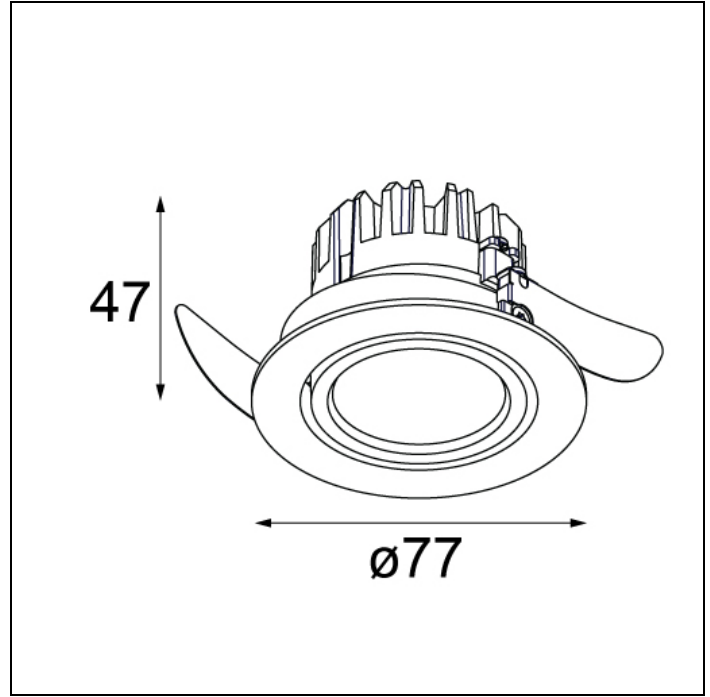

# K77 ADJUSTABLE

### SPECIFICATIONS

Lamp	1x LED Array 9.2W
Gear / Transfo	LED gear incl.
Cut-out size	ø 70 h 60
Weight	0.31kg
Min. Distance	0.1
Power supply	230V
IP	IP20
Glow Wire Test	960°
CRI	90
Lumen	712 Lm
Efficacy	59 Lm/W
UGR	21
Adjustability	h 360° v -30°/+30°
Remark	! 3500K on request