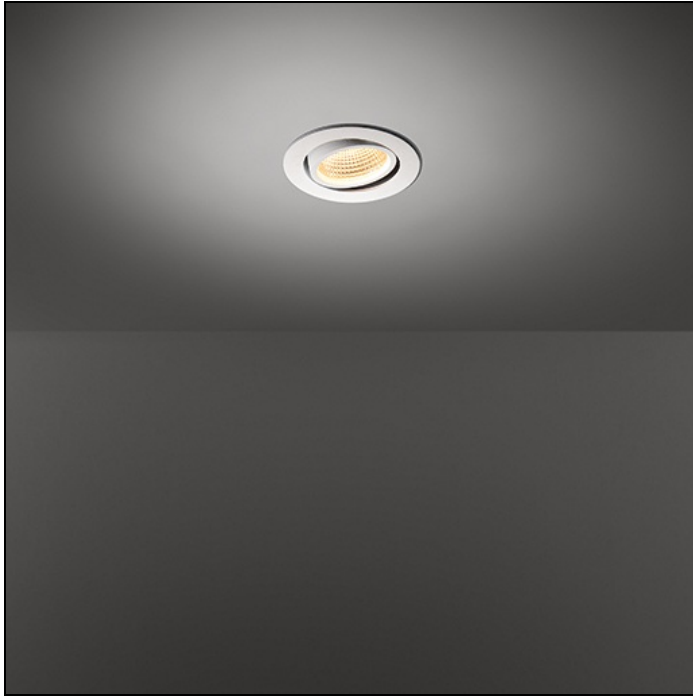

# K77 ADJUSTABLE

## K77 ADJUSTABLE LED TRE DIM RG

K77 was developed as an extension to K72. With the LED dedicated rework of the K we honour an icon. A timeless, adjustable spot for general/accent lighting product that will remain in the Modular portfolio for many years to come. Just like its K72 counterpart, K77 is available in donkey grey and white structure.

### SPECIFICATIONS

Lamp	1x LED Array 9.2W
Gear / Transfo	LED gear incl.
Cut-out size	ø 70 h 60
Weight	0.31kg
Min. Distance	0.1
Power supply	230V
IP	IP20
Glow Wire Test	960°
CRI	90
Lumen	712 Lm
Efficacy	59 Lm/W
UGR	21
Adjustability	h 360° v -30°/+30°
Remark	! 3500K on request