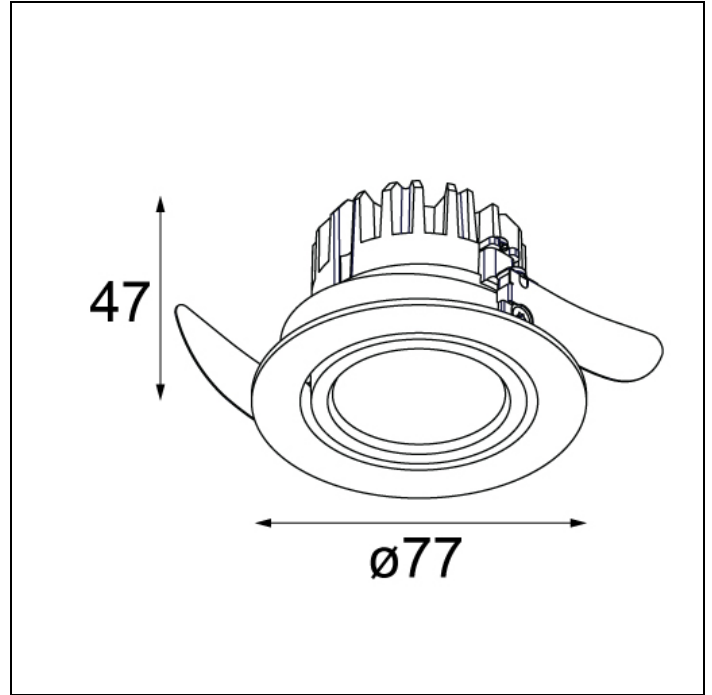

K77 ADJUSTABLE

K77 ADJUSTABLE LED TRE DIM RG

K77 was developed as an extension to K72. With the LED dedicated rework of the K we honour an icon. A timeless, adjustable spot for general/accent lighting product that will remain in the Modular portfolio for many years to come. Just like its K72 counterpart, K77 is available in donkey grey and white structure.

Art. Nr. 14051471

SPECIFICATIONS

Lamp	1x LED Array 9.2W
Gear / Transfo	LED gear incl.
Cut-out size	ø 70 h 60
Weight	0.31kg
Min. Distance	0.1
Power supply	230V
IP	IP20
Glow Wire Test	960°
CRI	90
Lumen	673 Lm
Efficacy	56 Lm/W
UGR	21
Adjustability	h 360° v -30°/+30°
Remark	! 3500K on request

This label is available in other languages:
<http://supemodular.com/assets/TYPE2.pdf>

	WARM WHITE 2700K / CRI 90+			WARM WHITE 3000K / CRI 90+			NEUTRAL WHITE 4000K / CRI 90+		
	SPOT 15°	MEDIUM 25°	FLOOD 40°	SPOT 15°	MEDIUM 25°	FLOOD 40°	SPOT 15°	MEDIUM 25°	FLOOD 40°
black struc	14051032	14051132	14051232	14051332	14051432	14051532	14051632	14051732	14051832
donkey grey struc	14051071	14051171	14051271	14051371	14051471	14051571	14051671	14051771	14051871
white struc	14051009	14051109	14051209	14051309	14051409	14051509	14051609	14051709	14051809

K77 ADJUSTABLE

K77 ADJUSTABLE LED TRE DIM RG

ACCESSORIES

CONBOX

10888830	CONBOX 190X192X130X256
----------	------------------------

GYPKIT

12290130	GYPKIT 190X190 - Ø70
----------	----------------------