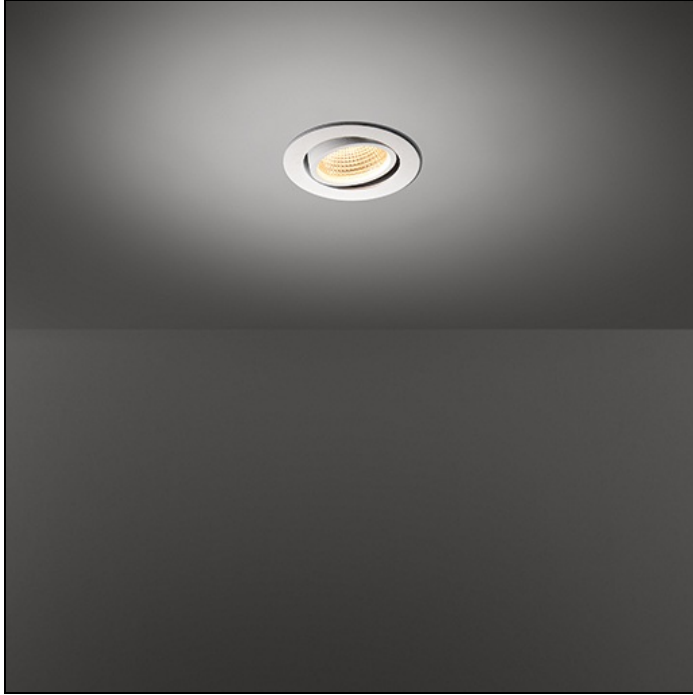

K77 ADJUSTABLE

K77 ADJUSTABLE LED TRE DIM RG

K77 was developed as an extension to K72. With the LED dedicated rework of the K we honour an icon. A timeless, adjustable spot for general/accent lighting product that will remain in the Modular portfolio for many years to come. Just like its K72 counterpart, K77 is available in donkey grey and white structure.

Art. Nr. 14051471

SPECIFICATIONS

Lamp	1x LED Array 9.2W
Gear / Transfo	LED gear incl.
Cut-out size	ø 70 h 60
Weight	0.31kg
Min. Distance	0.1
Power supply	230V
IP	IP20
Glow Wire Test	960°
CRI	90
Lumen	673 Lm
Efficacy	56 Lm/W
UGR	21
Adjustability	h 360° v -30°/+30°
Remark	! 3500K on request

This label is available in other languages:
<http://supemodular.com/assets/TYPE2.pdf>

	WARM WHITE 2700K / CRI 90+			WARM WHITE 3000K / CRI 90+			NEUTRAL WHITE 4000K / CRI 90+		
	SPOT 15°	MEDIUM 25°	FLOOD 40°	SPOT 15°	MEDIUM 25°	FLOOD 40°	SPOT 15°	MEDIUM 25°	FLOOD 40°
black struc	14051032	14051132	14051232	14051332	14051432	14051532	14051632	14051732	14051832
donkey grey struc	14051071	14051171	14051271	14051371	14051471	14051571	14051671	14051771	14051871
white struc	14051009	14051109	14051209	14051309	14051409	14051509	14051609	14051709	14051809