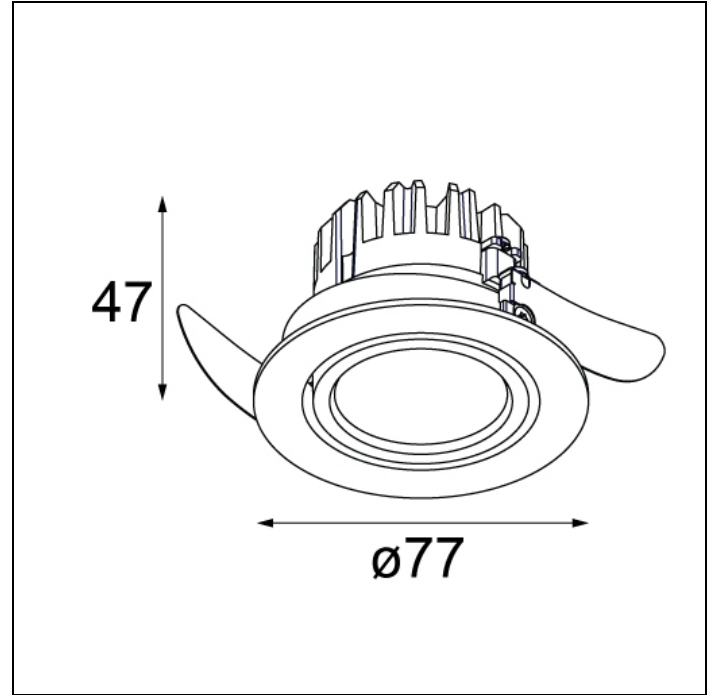

K77 ADJUSTABLE

K77 ADJUSTABLE LED TRE DIM RG

K77 was developed as an extension to K72. With the LED dedicated rework of the K we honour an icon. A timeless, adjustable spot for general/accent lighting product that will remain in the Modular portfolio for many years to come. Just like its K72 counterpart, K77 is available in donkey grey and white structure.

Art. Nr. 14051432

SPECIFICATIONS

Lamp	1x LED Array 9.2W
Gear / Transfo	LED gear incl.
Cut-out size	ø 70 h 60
Weight	0.31kg
Min. Distance	0.1
Power supply	230V
IP	IP20
Glow Wire Test	960°
CRI	90
Lumen	673 Lm
Efficacy	56 Lm/W
UGR	21
Adjustability	h 360° v -30°/+30°
Remark	! 3500K on request

	WARM WHITE 2700K / CRI 90+			WARM WHITE 3000K / CRI 90+			NEUTRAL WHITE 4000K / CRI 90+		
	SPOT 15°	MEDIUM 25°	FLOOD 40°	SPOT 15°	MEDIUM 25°	FLOOD 40°	SPOT 15°	MEDIUM 25°	FLOOD 40°
black struc	14051032	14051132	14051232	14051332	14051432	14051532	14051632	14051732	14051832
donkey grey struc	14051071	14051171	14051271	14051371	14051471	14051571	14051671	14051771	14051871
white struc	14051009	14051109	14051209	14051309	14051409	14051509	14051609	14051709	14051809