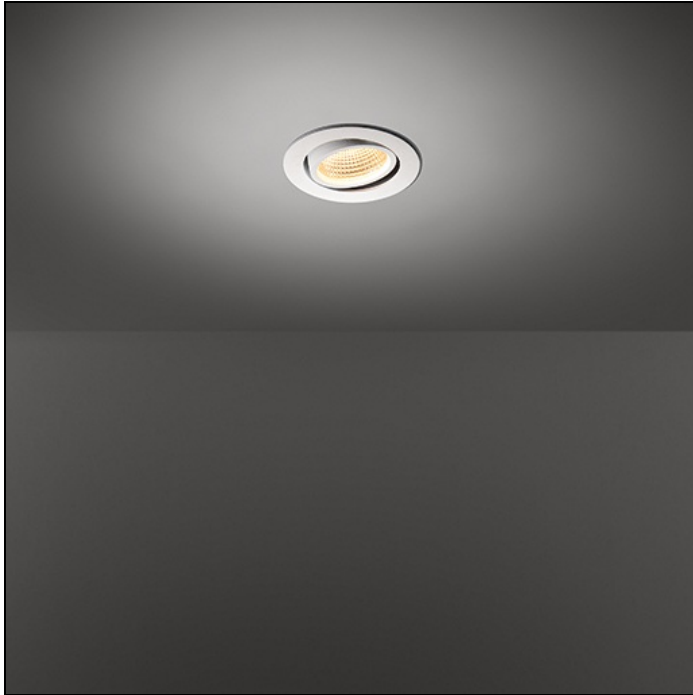

K77 ADJUSTABLE

K77 ADJUSTABLE LED TRE DIM RG

K77 was developed as an extension to K72. With the LED dedicated rework of the K we honour an icon. A timeless, adjustable spot for general/accent lighting product that will remain in the Modular portfolio for many years to come. Just like its K72 counterpart, K77 is available in donkey grey and white structure.

Art. Nr. 14051432

SPECIFICATIONS

Lamp	1x LED Array 9.2W
Gear / Transfo	LED gear incl.
Cut-out size	ø 70 h 60
Weight	0.31kg
Min. Distance	0.1
Power supply	230V
IP	IP20
Glow Wire Test	960°
CRI	90
Lumen	673 Lm
Efficacy	56 Lm/W
UGR	21
Adjustability	h 360° v -30°/+30°
Remark	! 3500K on request

	WARM WHITE 2700K / CRI 90+			WARM WHITE 3000K / CRI 90+			NEUTRAL WHITE 4000K / CRI 90+		
	SPOT 15°	MEDIUM 25°	FLOOD 40°	SPOT 15°	MEDIUM 25°	FLOOD 40°	SPOT 15°	MEDIUM 25°	FLOOD 40°
black struc	14051032	14051132	14051232	14051332	14051432	14051532	14051632	14051732	14051832
donkey grey struc	14051071	14051171	14051271	14051371	14051471	14051571	14051671	14051771	14051871
white struc	14051009	14051109	14051209	14051309	14051409	14051509	14051609	14051709	14051809