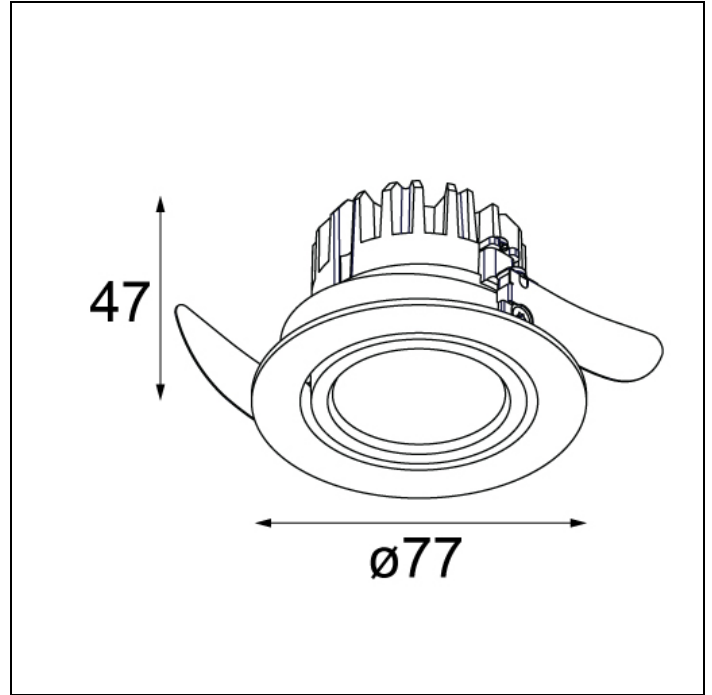

K77 ADJUSTABLE

K77 ADJUSTABLE LED TRE DIM RG

K77 was developed as an extension to K72. With the LED dedicated rework of the K we honour an icon. A timeless, adjustable spot for general/accent lighting product that will remain in the Modular portfolio for many years to come. Just like its K72 counterpart, K77 is available in donkey grey and white structure.

Art. Nr. 14051409

SPECIFICATIONS

Lamp	1x LED Array 9.2W
Gear / Transfo	LED gear incl.
Cut-out size	ø 70 h 60
Weight	0.31kg
Min. Distance	0.1
Power supply	230V
IP	IP20
Glow Wire Test	960°
CRI	90
Lumen	714 Lm
Efficacy	59 Lm/W
UGR	21
Adjustability	h 360° v -30°/+30°
Remark	! 3500K on request

	WARM WHITE 2700K / CRI 90+			WARM WHITE 3000K / CRI 90+			NEUTRAL WHITE 4000K / CRI 90+		
	SPOT 15°	MEDIUM 25°	FLOOD 40°	SPOT 15°	MEDIUM 25°	FLOOD 40°	SPOT 15°	MEDIUM 25°	FLOOD 40°
black struc	14051032	14051132	14051232	14051332	14051432	14051532	14051632	14051732	14051832
donkey grey struc	14051071	14051171	14051271	14051371	14051471	14051571	14051671	14051771	14051871
white struc	14051009	14051109	14051209	14051309	14051409	14051509	14051609	14051709	14051809