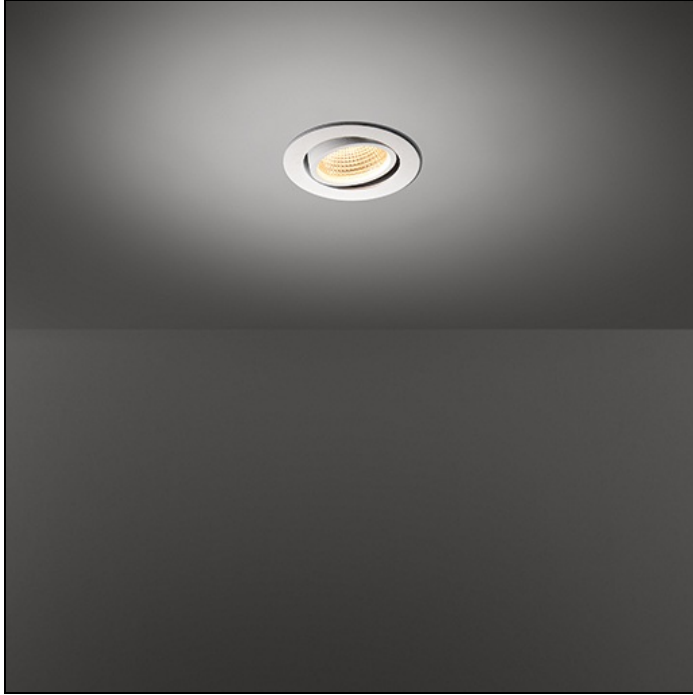

K77 ADJUSTABLE

K77 ADJUSTABLE LED TRE DIM RG

K77 was developed as an extension to K72. With the LED dedicated rework of the K we honour an icon. A timeless, adjustable spot for general/accent lighting product that will remain in the Modular portfolio for many years to come. Just like its K72 counterpart, K77 is available in donkey grey and white structure.

Art. Nr. 14051409

SPECIFICATIONS

Lamp	1x LED Array 9.2W
Gear / Transfo	LED gear incl.
Cut-out size	ø 70 h 60
Weight	0.31kg
Min. Distance	0.1
Power supply	230V
IP	IP20
Glow Wire Test	960°
CRI	90
Lumen	714 Lm
Efficacy	59 Lm/W
UGR	21
Adjustability	h 360° v -30°/+30°
Remark	! 3500K on request

	WARM WHITE 2700K / CRI 90+			WARM WHITE 3000K / CRI 90+			NEUTRAL WHITE 4000K / CRI 90+		
	SPOT 15°	MEDIUM 25°	FLOOD 40°	SPOT 15°	MEDIUM 25°	FLOOD 40°	SPOT 15°	MEDIUM 25°	FLOOD 40°
black struc	14051032	14051132	14051232	14051332	14051432	14051532	14051632	14051732	14051832
donkey grey struc	14051071	14051171	14051271	14051371	14051471	14051571	14051671	14051771	14051871
white struc	14051009	14051109	14051209	14051309	14051409	14051509	14051609	14051709	14051809