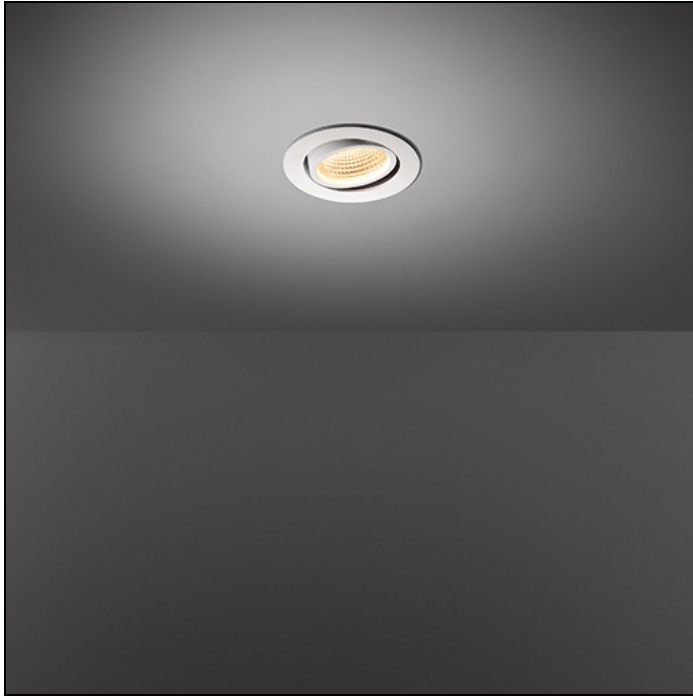

K77 ADJUSTABLE

K77 ADJUSTABLE LED TRE DIM RG

K77 was developed as an extension to K72. With the LED dedicated rework of the K we honour an icon. A timeless, adjustable spot for general/accent lighting product that will remain in the Modular portfolio for many years to come. Just like its K72 counterpart, K77 is available in donkey grey and white structure.

Art. Nr. 14051371

SPECIFICATIONS

Lamp	1x LED Array 9.2W
Gear / Transfo	LED gear incl.
Cut-out size	ø 70 h 60
Weight	0.31kg
Min. Distance	0.1
Power supply	230V
IP	IP20
Glow Wire Test	960°
CRI	90
Lumen	687 Lm
Efficacy	57 Lm/W
UGR	21
Adjustability	h 360° v -30°/+30°
Remark	! 3500K on request

	WARM WHITE 2700K / CRI 90+			WARM WHITE 3000K / CRI 90+			NEUTRAL WHITE 4000K / CRI 90+		
	SPOT 15°	MEDIUM 25°	FLOOD 40°	SPOT 15°	MEDIUM 25°	FLOOD 40°	SPOT 15°	MEDIUM 25°	FLOOD 40°
black struc	14051032	14051132	14051232	14051332	14051432	14051532	14051632	14051732	14051832
donkey grey struc	14051071	14051171	14051271	14051371	14051471	14051571	14051671	14051771	14051871
white struc	14051009	14051109	14051209	14051309	14051409	14051509	14051609	14051709	14051809