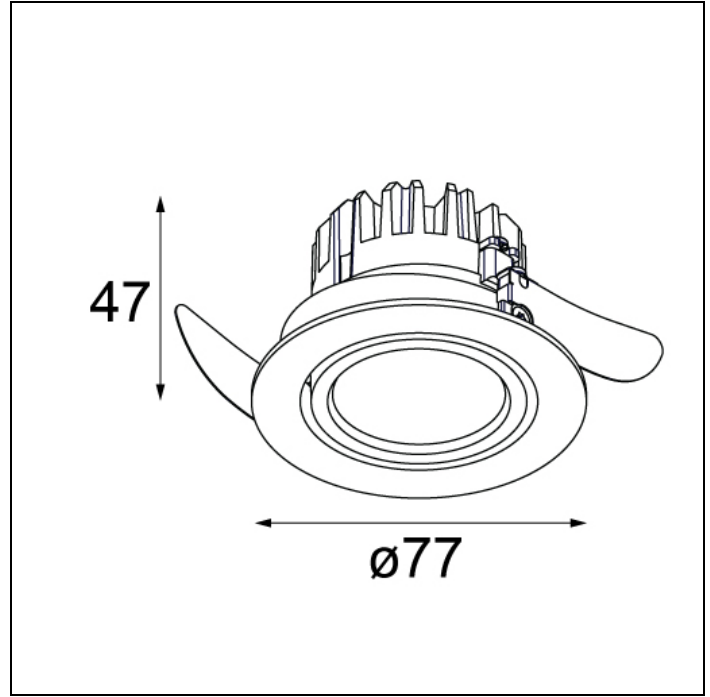

K77 ADJUSTABLE

K77 ADJUSTABLE LED TRE DIM RG

K77 was developed as an extension to K72. With the LED dedicated rework of the K we honour an icon. A timeless, adjustable spot for general/accent lighting product that will remain in the Modular portfolio for many years to come. Just like its K72 counterpart, K77 is available in donkey grey and white structure.

Art. Nr. 14051371

SPECIFICATIONS

Lamp	1x LED Array 9.2W
Gear / Transfo	LED gear incl.
Cut-out size	ø 70 h 60
Weight	0.31kg
Min. Distance	0.1
Power supply	230V
IP	IP20
Glow Wire Test	960°
CRI	90
Lumen	687 Lm
Efficacy	57 Lm/W
UGR	21
Adjustability	h 360° v -30°/+30°
Remark	! 3500K on request

	WARM WHITE 2700K / CRI 90+			WARM WHITE 3000K / CRI 90+			NEUTRAL WHITE 4000K / CRI 90+		
	SPOT 15°	MEDIUM 25°	FLOOD 40°	SPOT 15°	MEDIUM 25°	FLOOD 40°	SPOT 15°	MEDIUM 25°	FLOOD 40°
black struc	14051032	14051132	14051232	14051332	14051432	14051532	14051632	14051732	14051832
donkey grey struc	14051071	14051171	14051271	14051371	14051471	14051571	14051671	14051771	14051871
white struc	14051009	14051109	14051209	14051309	14051409	14051509	14051609	14051709	14051809