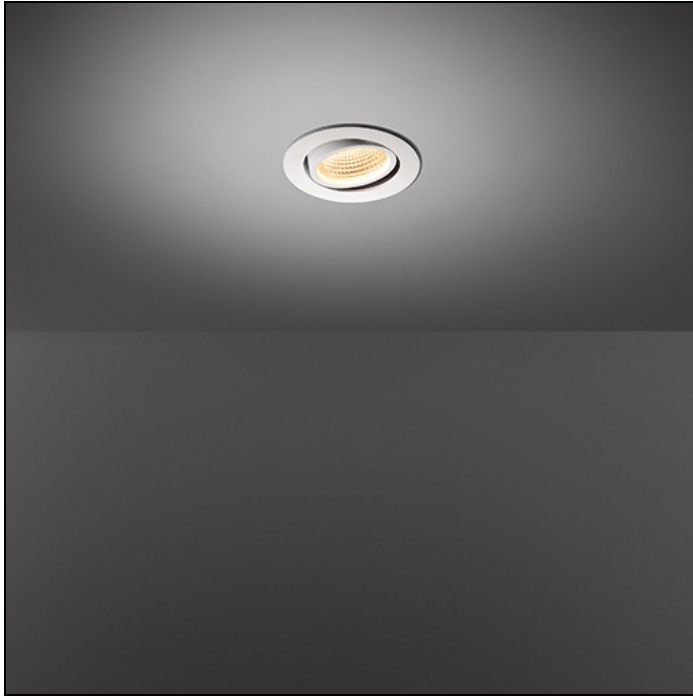

K77 ADJUSTABLE

K77 ADJUSTABLE LED TRE DIM RG

K77 was developed as an extension to K72. With the LED dedicated rework of the K we honour an icon. A timeless, adjustable spot for general/accent lighting product that will remain in the Modular portfolio for many years to come. Just like its K72 counterpart, K77 is available in donkey grey and white structure.

Art. Nr. 14051332

SPECIFICATIONS

Lamp	1x LED Array 9.2W
Gear / Transfo	LED gear incl.
Cut-out size	ø 70 h 60
Weight	0.31kg
Min. Distance	0.1
Power supply	230V
IP	IP20
Glow Wire Test	960°
CRI	90
Lumen	687 Lm
Efficacy	57 Lm/W
UGR	21
Adjustability	h 360° v -30°/+30°
Remark	! 3500K on request

	WARM WHITE 2700K / CRI 90+			WARM WHITE 3000K / CRI 90+			NEUTRAL WHITE 4000K / CRI 90+		
	SPOT 15°	MEDIUM 25°	FLOOD 40°	SPOT 15°	MEDIUM 25°	FLOOD 40°	SPOT 15°	MEDIUM 25°	FLOOD 40°
black struc	14051032	14051132	14051232	14051332	14051432	14051532	14051632	14051732	14051832
donkey grey struc	14051071	14051171	14051271	14051371	14051471	14051571	14051671	14051771	14051871
white struc	14051009	14051109	14051209	14051309	14051409	14051509	14051609	14051709	14051809