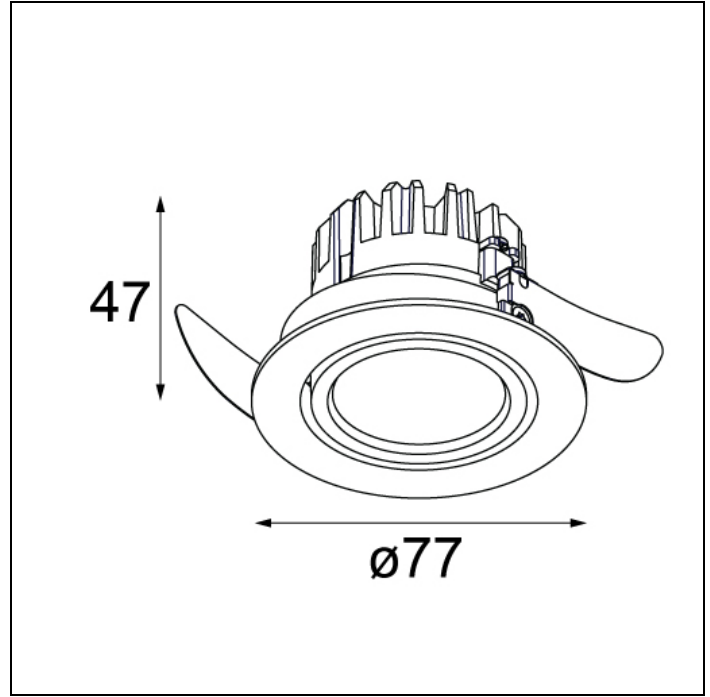

K77 ADJUSTABLE

K77 ADJUSTABLE LED TRE DIM RG

K77 was developed as an extension to K72. With the LED dedicated rework of the K we honour an icon. A timeless, adjustable spot for general/accent lighting product that will remain in the Modular portfolio for many years to come. Just like its K72 counterpart, K77 is available in donkey grey and white structure.

Art. Nr. 14051332

SPECIFICATIONS

Lamp	1x LED Array 9.2W
Gear / Transfo	LED gear incl.
Cut-out size	ø 70 h 60
Weight	0.31kg
Min. Distance	0.1
Power supply	230V
IP	IP20
Glow Wire Test	960°
CRI	90
Lumen	687 Lm
Efficacy	57 Lm/W
UGR	21
Adjustability	h 360° v -30°/+30°
Remark	! 3500K on request

	WARM WHITE 2700K / CRI 90+			WARM WHITE 3000K / CRI 90+			NEUTRAL WHITE 4000K / CRI 90+		
	SPOT 15°	MEDIUM 25°	FLOOD 40°	SPOT 15°	MEDIUM 25°	FLOOD 40°	SPOT 15°	MEDIUM 25°	FLOOD 40°
black struc	14051032	14051132	14051232	14051332	14051432	14051532	14051632	14051732	14051832
donkey grey struc	14051071	14051171	14051271	14051371	14051471	14051571	14051671	14051771	14051871
white struc	14051009	14051109	14051209	14051309	14051409	14051509	14051609	14051709	14051809