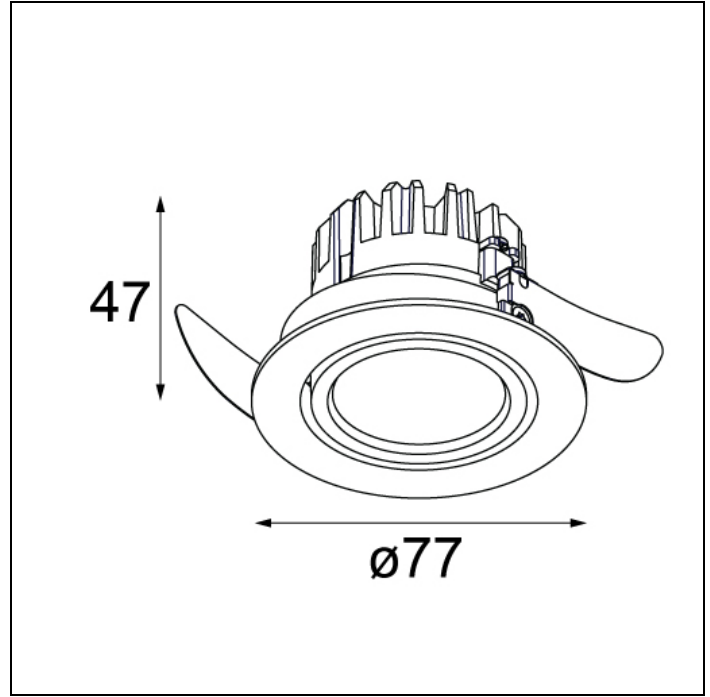

K77 ADJUSTABLE

K77 ADJUSTABLE LED TRE DIM RG

K77 was developed as an extension to K72. With the LED dedicated rework of the K we honour an icon. A timeless, adjustable spot for general/accent lighting product that will remain in the Modular portfolio for many years to come. Just like its K72 counterpart, K77 is available in donkey grey and white structure.

Art. Nr. 14051309

SPECIFICATIONS

| | |
|----------------|--------------------|
| Lamp | 1x LED Array 9.2W |
| Gear / Transfo | LED gear incl. |
| Cut-out size | ø 70 h 60 |
| Weight | 0.31kg |
| Min. Distance | 0.1 |
| Power supply | 230V |
| IP | IP20 |
| Glow Wire Test | 960° |
| CRI | 90 |
| Lumen | 713 Lm |
| Efficacy | 59 Lm/W |
| UGR | 21 |
| Adjustability | h 360° v -30°/+30° |
| Remark | ! 3500K on request |

| | WARM WHITE 2700K / CRI 90+ | | | WARM WHITE 3000K / CRI 90+ | | | NEUTRAL WHITE 4000K / CRI 90+ | | |
|-------------------|-------------------------------|---------------|--------------|-------------------------------|---------------|--------------|----------------------------------|---------------|--------------|
| | SPOT 15° | MEDIUM 25° | FLOOD 40° | SPOT 15° | MEDIUM 25° | FLOOD 40° | SPOT 15° | MEDIUM 25° | FLOOD 40° |
| black struc | 14051032 | 14051132 | 14051232 | 14051332 | 14051432 | 14051532 | 14051632 | 14051732 | 14051832 |
| donkey grey struc | 14051071 | 14051171 | 14051271 | 14051371 | 14051471 | 14051571 | 14051671 | 14051771 | 14051871 |
| white struc | 14051009 | 14051109 | 14051209 | 14051309 | 14051409 | 14051509 | 14051609 | 14051709 | 14051809 |

GYPKIT

| | | |
|----------|--|----------------------|
| 12290130 | | GYPKIT 190X190 - Ø70 |
|----------|--|----------------------|