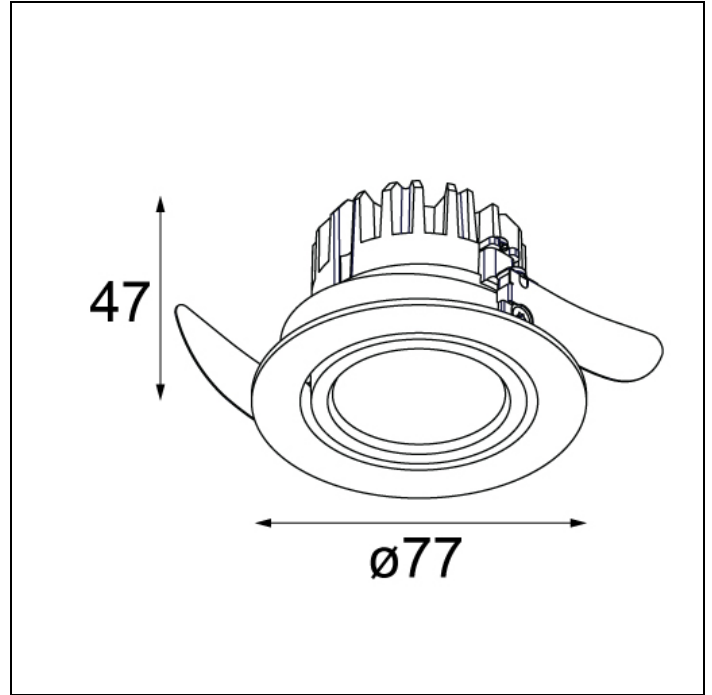

K77 ADJUSTABLE

K77 ADJUSTABLE LED TRE DIM RG

K77 was developed as an extension to K72. With the LED dedicated rework of the K we honour an icon. A timeless, adjustable spot for general/accent lighting product that will remain in the Modular portfolio for many years to come. Just like its K72 counterpart, K77 is available in donkey grey and white structure.

Art. Nr. 14051271

SPECIFICATIONS

Lamp	1x LED Array 9.2W
Gear / Transfo	LED gear incl.
Cut-out size	ø 70 h 60
Weight	0.31kg
Min. Distance	0.1
Power supply	230V
IP	IP20
Glow Wire Test	960°
CRI	90
Lumen	668 Lm
Efficacy	56 Lm/W
UGR	20
Adjustability	h 360° v -30°/+30°
Remark	! 3500K on request

	WARM WHITE 2700K / CRI 90+			WARM WHITE 3000K / CRI 90+			NEUTRAL WHITE 4000K / CRI 90+		
	SPOT 15°	MEDIUM 25°	FLOOD 40°	SPOT 15°	MEDIUM 25°	FLOOD 40°	SPOT 15°	MEDIUM 25°	FLOOD 40°
black struc	14051032	14051132	14051232	14051332	14051432	14051532	14051632	14051732	14051832
donkey grey struc	14051071	14051171	14051271	14051371	14051471	14051571	14051671	14051771	14051871
white struc	14051009	14051109	14051209	14051309	14051409	14051509	14051609	14051709	14051809