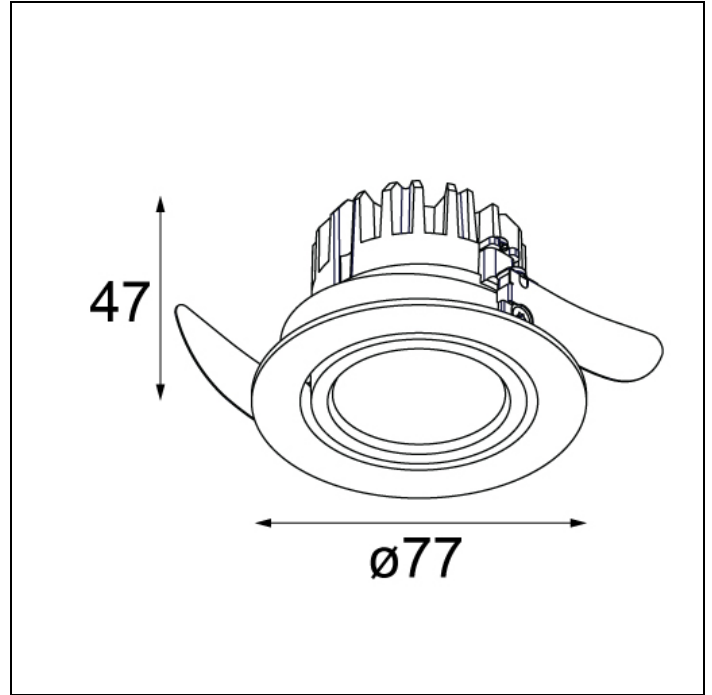

K77 ADJUSTABLE

K77 ADJUSTABLE LED TRE DIM RG

K77 was developed as an extension to K72. With the LED dedicated rework of the K we honour an icon. A timeless, adjustable spot for general/accent lighting product that will remain in the Modular portfolio for many years to come. Just like its K72 counterpart, K77 is available in donkey grey and white structure.

Art. Nr. 14051232

SPECIFICATIONS

Lamp	1x LED Array 9.2W
Gear / Transfo	LED gear incl.
Cut-out size	ø 70 h 60
Weight	0.31kg
Min. Distance	0.1
Power supply	230V
IP	IP20
Glow Wire Test	960°
CRI	90
Lumen	668 Lm
Efficacy	56 Lm/W
UGR	20
Adjustability	h 360° v -30°/+30°
Remark	! 3500K on request

	WARM WHITE 2700K / CRI 90+			WARM WHITE 3000K / CRI 90+			NEUTRAL WHITE 4000K / CRI 90+		
	SPOT 15°	MEDIUM 25°	FLOOD 40°	SPOT 15°	MEDIUM 25°	FLOOD 40°	SPOT 15°	MEDIUM 25°	FLOOD 40°
black struc	14051032	14051132	14051232	14051332	14051432	14051532	14051632	14051732	14051832
donkey grey struc	14051071	14051171	14051271	14051371	14051471	14051571	14051671	14051771	14051871
white struc	14051009	14051109	14051209	14051309	14051409	14051509	14051609	14051709	14051809