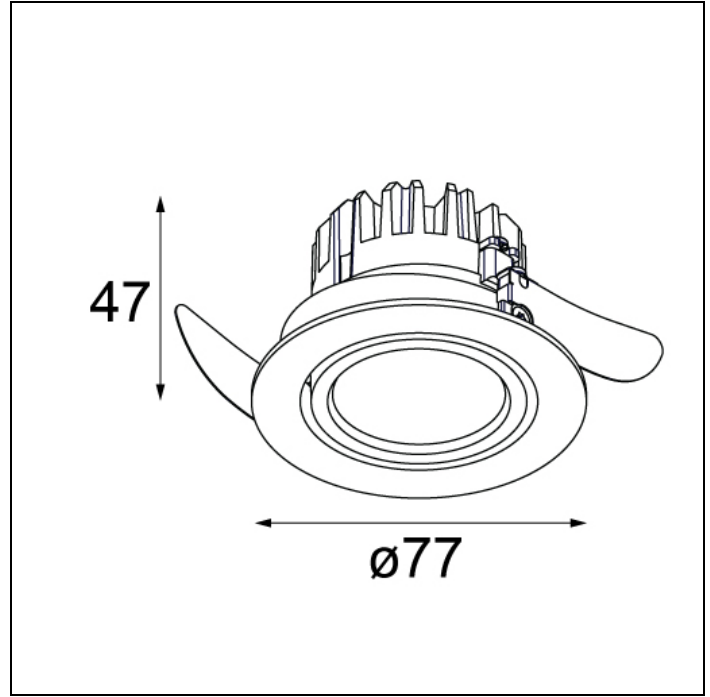

K77 ADJUSTABLE

K77 ADJUSTABLE LED TRE DIM RG

K77 was developed as an extension to K72. With the LED dedicated rework of the K we honour an icon. A timeless, adjustable spot for general/accent lighting product that will remain in the Modular portfolio for many years to come. Just like its K72 counterpart, K77 is available in donkey grey and white structure.

Art. Nr. 14051209

SPECIFICATIONS

Lamp	1x LED Array 9.2W
Gear / Transfo	LED gear incl.
Cut-out size	ø 70 h 60
Weight	0.31kg
Min. Distance	0.1
Power supply	230V
IP	IP20
Glow Wire Test	960°
CRI	90
Lumen	686 Lm
Efficacy	57 Lm/W
UGR	21
Adjustability	h 360° v -30°/+30°
Remark	! 3500K on request

	WARM WHITE 2700K / CRI 90+			WARM WHITE 3000K / CRI 90+			NEUTRAL WHITE 4000K / CRI 90+		
	SPOT 15°	MEDIUM 25°	FLOOD 40°	SPOT 15°	MEDIUM 25°	FLOOD 40°	SPOT 15°	MEDIUM 25°	FLOOD 40°
black struc	14051032	14051132	14051232	14051332	14051432	14051532	14051632	14051732	14051832
donkey grey struc	14051071	14051171	14051271	14051371	14051471	14051571	14051671	14051771	14051871
white struc	14051009	14051109	14051209	14051309	14051409	14051509	14051609	14051709	14051809

This label is available in other languages:
<http://supemodular.com/assets/TYPE2.pdf>

K77 ADJUSTABLE

K77 ADJUSTABLE LED TRE DIM RG

ACCESSORIES

CONBOX

10888830 | CONBOX 190X192X130X256

GYPKIT

12290130 | GYPKIT 190X190 - Ø70