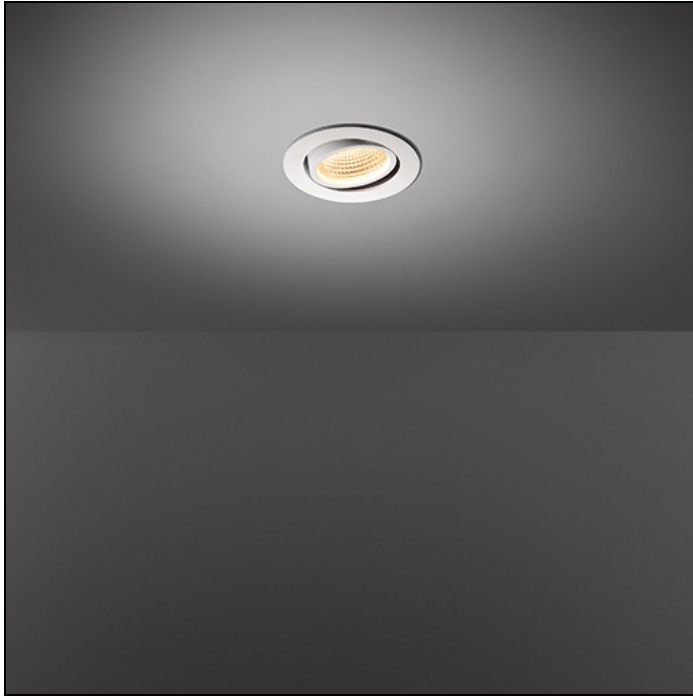

K77 ADJUSTABLE

K77 ADJUSTABLE LED TRE DIM RG

K77 was developed as an extension to K72. With the LED dedicated rework of the K we honour an icon. A timeless, adjustable spot for general/accent lighting product that will remain in the Modular portfolio for many years to come. Just like its K72 counterpart, K77 is available in donkey grey and white structure.

Art. Nr. 14051209

SPECIFICATIONS

Lamp	1x LED Array 9.2W
Gear / Transfo	LED gear incl.
Cut-out size	ø 70 h 60
Weight	0.31kg
Min. Distance	0.1
Power supply	230V
IP	IP20
Glow Wire Test	960°
CRI	90
Lumen	686 Lm
Efficacy	57 Lm/W
UGR	21
Adjustability	h 360° v -30°/+30°
Remark	! 3500K on request

	WARM WHITE 2700K / CRI 90+			WARM WHITE 3000K / CRI 90+			NEUTRAL WHITE 4000K / CRI 90+		
	SPOT 15°	MEDIUM 25°	FLOOD 40°	SPOT 15°	MEDIUM 25°	FLOOD 40°	SPOT 15°	MEDIUM 25°	FLOOD 40°
black struc	14051032	14051132	14051232	14051332	14051432	14051532	14051632	14051732	14051832
donkey grey struc	14051071	14051171	14051271	14051371	14051471	14051571	14051671	14051771	14051871
white struc	14051009	14051109	14051209	14051309	14051409	14051509	14051609	14051709	14051809