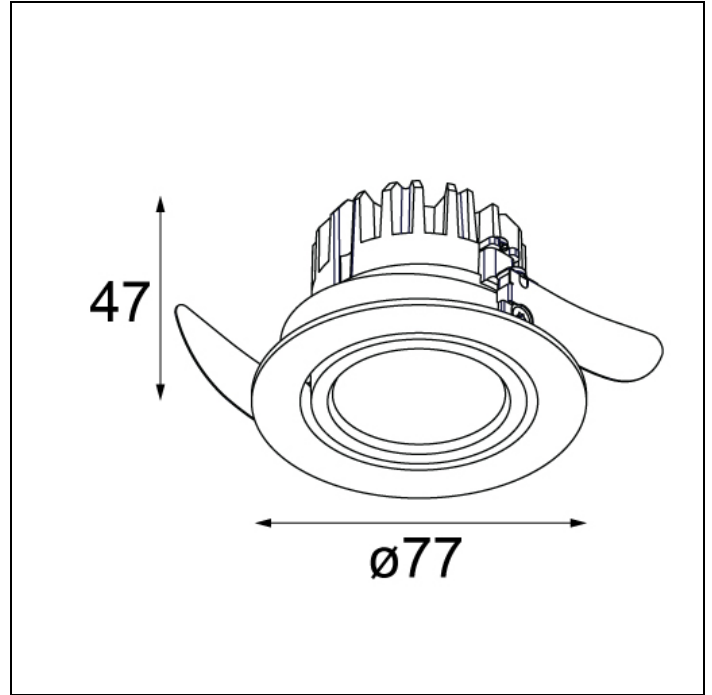

K77 ADJUSTABLE

K77 ADJUSTABLE LED TRE DIM RG

K77 was developed as an extension to K72. With the LED dedicated rework of the K we honour an icon. A timeless, adjustable spot for general/accent lighting product that will remain in the Modular portfolio for many years to come. Just like its K72 counterpart, K77 is available in donkey grey and white structure.

Art. Nr. 14051171

SPECIFICATIONS

Lamp	1x LED Array 9.2W
Gear / Transfo	LED gear incl.
Cut-out size	ø 70 h 60
Weight	0.31kg
Min. Distance	0.1
Power supply	230V
IP	IP20
Glow Wire Test	960°
CRI	90
Lumen	648 Lm
Efficacy	54 Lm/W
UGR	20
Adjustability	h 360° v -30°/+30°
Remark	! 3500K on request

	WARM WHITE 2700K / CRI 90+			WARM WHITE 3000K / CRI 90+			NEUTRAL WHITE 4000K / CRI 90+		
	SPOT 15°	MEDIUM 25°	FLOOD 40°	SPOT 15°	MEDIUM 25°	FLOOD 40°	SPOT 15°	MEDIUM 25°	FLOOD 40°
black struc	14051032	14051132	14051232	14051332	14051432	14051532	14051632	14051732	14051832
donkey grey struc	14051071	14051171	14051271	14051371	14051471	14051571	14051671	14051771	14051871
white struc	14051009	14051109	14051209	14051309	14051409	14051509	14051609	14051709	14051809