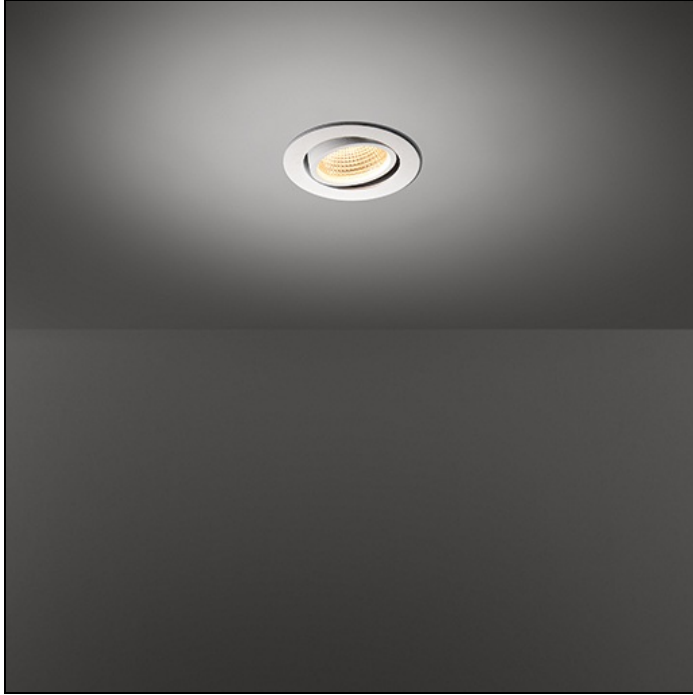

K77 ADJUSTABLE

K77 ADJUSTABLE LED TRE DIM RG

K77 was developed as an extension to K72. With the LED dedicated rework of the K we honour an icon. A timeless, adjustable spot for general/accent lighting product that will remain in the Modular portfolio for many years to come. Just like its K72 counterpart, K77 is available in donkey grey and white structure.

Art. Nr. 14051171

SPECIFICATIONS

Lamp	1x LED Array 9.2W
Gear / Transfo	LED gear incl.
Cut-out size	ø 70 h 60
Weight	0.31kg
Min. Distance	0.1
Power supply	230V
IP	IP20
Glow Wire Test	960°
CRI	90
Lumen	648 Lm
Efficacy	54 Lm/W
UGR	20
Adjustability	h 360° v -30°/+30°
Remark	! 3500K on request

	WARM WHITE 2700K / CRI 90+			WARM WHITE 3000K / CRI 90+			NEUTRAL WHITE 4000K / CRI 90+		
	SPOT 15°	MEDIUM 25°	FLOOD 40°	SPOT 15°	MEDIUM 25°	FLOOD 40°	SPOT 15°	MEDIUM 25°	FLOOD 40°
black struc	14051032	14051132	14051232	14051332	14051432	14051532	14051632	14051732	14051832
donkey grey struc	14051071	14051171	14051271	14051371	14051471	14051571	14051671	14051771	14051871
white struc	14051009	14051109	14051209	14051309	14051409	14051509	14051609	14051709	14051809