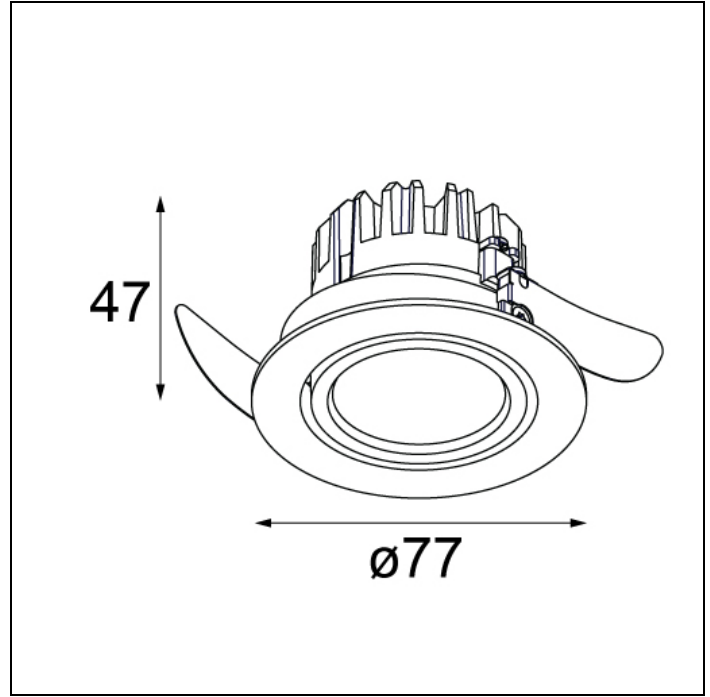

# K77 ADJUSTABLE

### SPECIFICATIONS

|                |                    |
|----------------|--------------------|
| Lamp           | 1x LED Array 9.2W  |
| Gear / Transfo | LED gear incl.     |
| Cut-out size   | ø 70 h 60          |
| Weight         | 0.31kg             |
| Min. Distance  | 0.1                |
| Power supply   | 230V               |
| IP             | IP20               |
| Glow Wire Test | 960°               |
| CRI            | 90                 |
| Lumen          | 648 Lm             |
| Efficacy       | 54 Lm/W            |
| UGR            | 20                 |
| Adjustability  | h 360° v -30°/+30° |
| Remark         | ! 3500K on request |

#### CONBOX

---

|          |                        |
|----------|------------------------|
| 10888830 | CONBOX 190X192X130X256 |
|----------|------------------------|