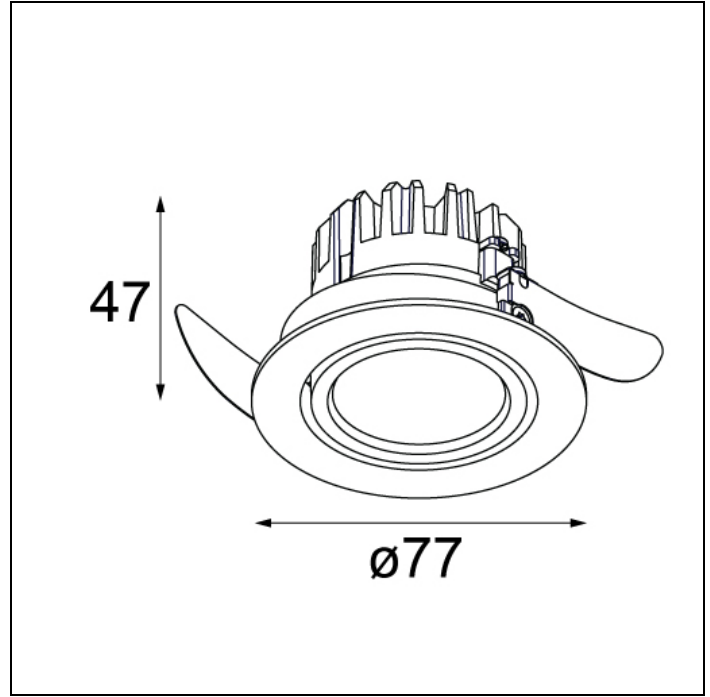

# K77 ADJUSTABLE

### SPECIFICATIONS

Lamp	1x LED Array 9.2W
Gear / Transfo	LED gear incl.
Cut-out size	ø 70 h 60
Weight	0.31kg
Min. Distance	0.1
Power supply	230V
IP	IP20
Glow Wire Test	960°
CRI	90
Lumen	687 Lm
Efficacy	57 Lm/W
UGR	21
Adjustability	h 360° v -30°/+30°
Remark	! 3500K on request