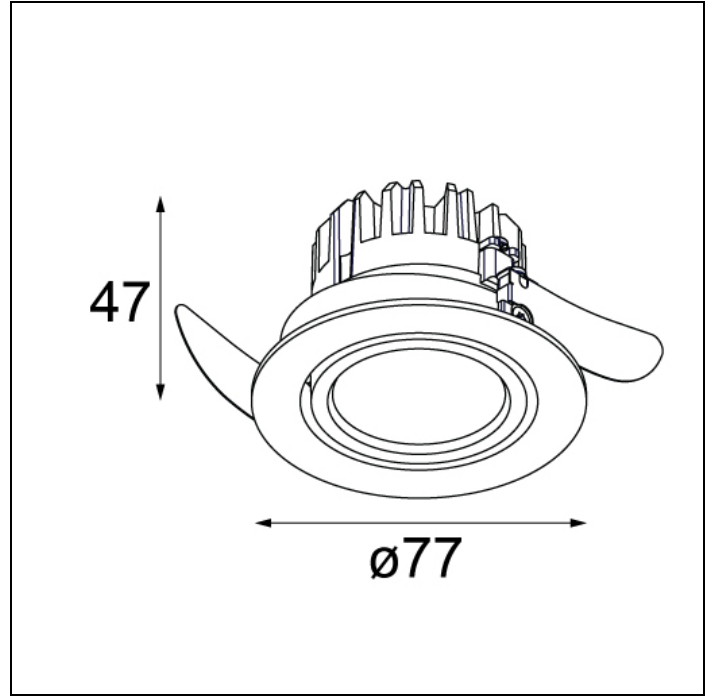

K77 ADJUSTABLE

K77 ADJUSTABLE LED TRE DIM RG

K77 was developed as an extension to K72. With the LED dedicated rework of the K we honour an icon. A timeless, adjustable spot for general/accent lighting product that will remain in the Modular portfolio for many years to come. Just like its K72 counterpart, K77 is available in donkey grey and white structure.

Art. Nr. 14051071

SPECIFICATIONS

Lamp	1x LED Array 9.2W
Gear / Transfo	LED gear incl.
Cut-out size	ø 70 h 60
Weight	0.31kg
Min. Distance	0.1
Power supply	230V
IP	IP20
Glow Wire Test	960°
CRI	90
Lumen	661 Lm
Efficacy	55 Lm/W
UGR	21
Adjustability	h 360° v -30°/+30°
Remark	! 3500K on request

	WARM WHITE 2700K / CRI 90+			WARM WHITE 3000K / CRI 90+			NEUTRAL WHITE 4000K / CRI 90+		
	SPOT 15°	MEDIUM 25°	FLOOD 40°	SPOT 15°	MEDIUM 25°	FLOOD 40°	SPOT 15°	MEDIUM 25°	FLOOD 40°
black struc	14051032	14051132	14051232	14051332	14051432	14051532	14051632	14051732	14051832
donkey grey struc	14051071	14051171	14051271	14051371	14051471	14051571	14051671	14051771	14051871
white struc	14051009	14051109	14051209	14051309	14051409	14051509	14051609	14051709	14051809