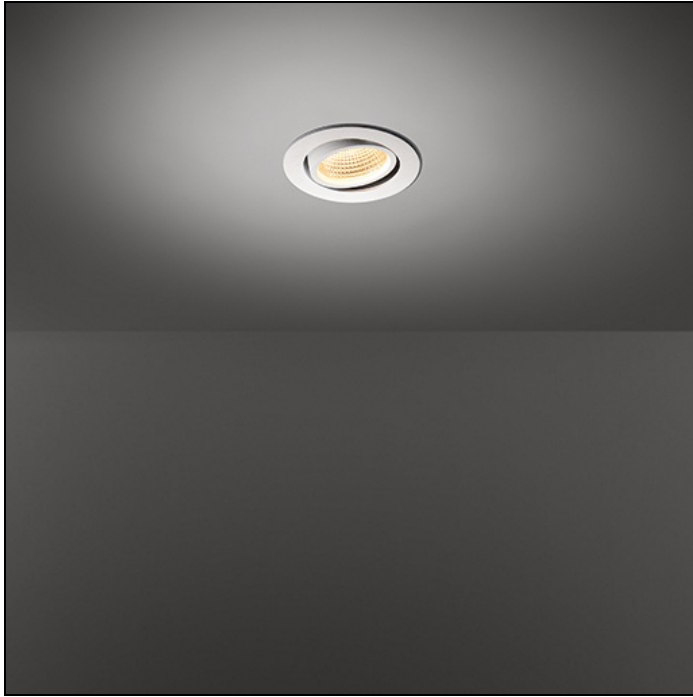

K77 ADJUSTABLE

K77 ADJUSTABLE LED TRE DIM RG

K77 was developed as an extension to K72. With the LED dedicated rework of the K we honour an icon. A timeless, adjustable spot for general/accent lighting product that will remain in the Modular portfolio for many years to come. Just like its K72 counterpart, K77 is available in donkey grey and white structure.

Art. Nr. 14051071

SPECIFICATIONS

Lamp	1x LED Array 9.2W
Gear / Transfo	LED gear incl.
Cut-out size	ø 70 h 60
Weight	0.31kg
Min. Distance	0.1
Power supply	230V
IP	IP20
Glow Wire Test	960°
CRI	90
Lumen	661 Lm
Efficacy	55 Lm/W
UGR	21
Adjustability	h 360° v -30°/+30°
Remark	! 3500K on request

	WARM WHITE 2700K / CRI 90+			WARM WHITE 3000K / CRI 90+			NEUTRAL WHITE 4000K / CRI 90+		
	SPOT 15°	MEDIUM 25°	FLOOD 40°	SPOT 15°	MEDIUM 25°	FLOOD 40°	SPOT 15°	MEDIUM 25°	FLOOD 40°
black struc	14051032	14051132	14051232	14051332	14051432	14051532	14051632	14051732	14051832
donkey grey struc	14051071	14051171	14051271	14051371	14051471	14051571	14051671	14051771	14051871
white struc	14051009	14051109	14051209	14051309	14051409	14051509	14051609	14051709	14051809