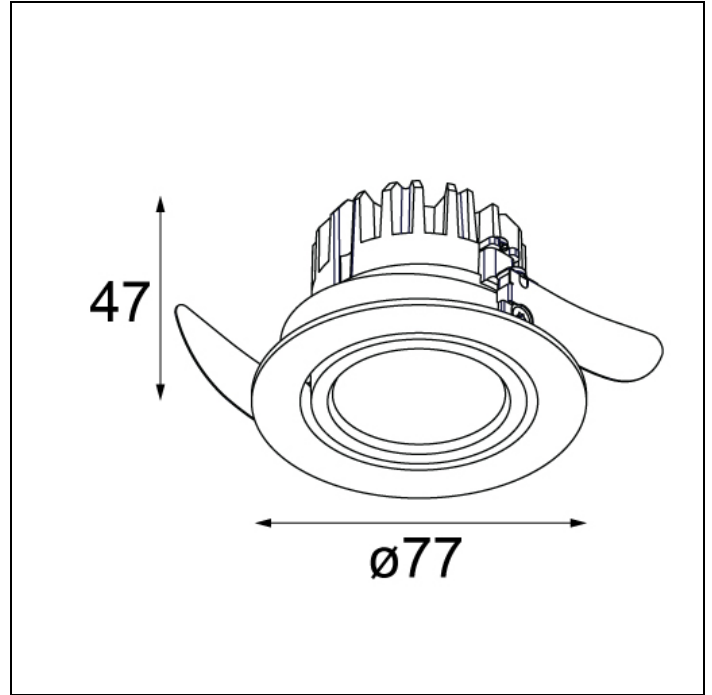

# K77 ADJUSTABLE

### SPECIFICATIONS

Lamp	1x LED Array 9.2W
Gear / Transfo	LED gear incl.
Cut-out size	ø 70 h 60
Weight	0.31kg
Min. Distance	0.1
Power supply	230V
IP	IP20
Glow Wire Test	960°
CRI	90
Lumen	661 Lm
Efficacy	55 Lm/W
UGR	21
Adjustability	h 360° v -30°/+30°
Remark	! 3500K on request