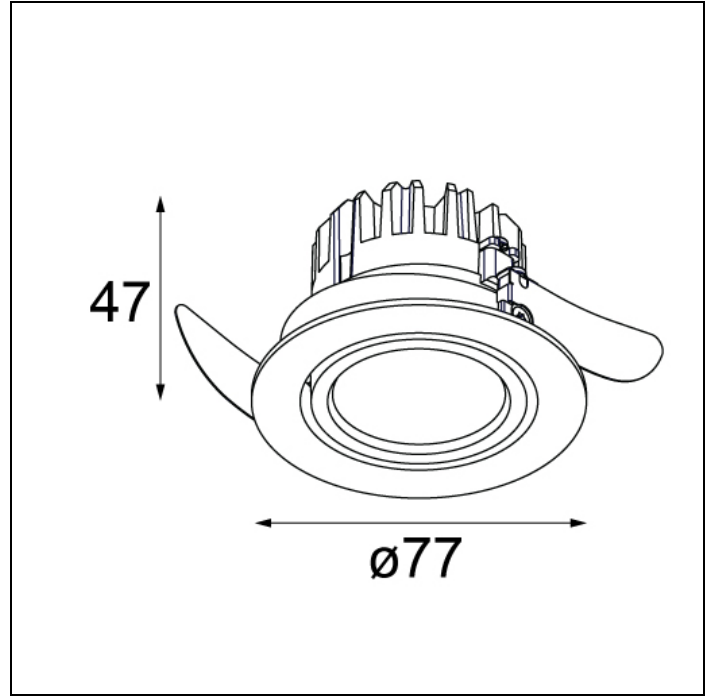

K77 ADJUSTABLE

K77 ADJUSTABLE LED TRE DIM RG

K77 was developed as an extension to K72. With the LED dedicated rework of the K we honour an icon. A timeless, adjustable spot for general/accent lighting product that will remain in the Modular portfolio for many years to come. Just like its K72 counterpart, K77 is available in donkey grey and white structure.

Art. Nr. 14051009

SPECIFICATIONS

Lamp	1x LED Array 9.2W
Gear / Transfo	LED gear incl.
Cut-out size	ø 70 h 60
Weight	0.31kg
Min. Distance	0.1
Power supply	230V
IP	IP20
Glow Wire Test	960°
CRI	90
Lumen	687 Lm
Efficacy	57 Lm/W
UGR	21
Adjustability	h 360° v -30°/+30°
Remark	! 3500K on request

	WARM WHITE 2700K / CRI 90+			WARM WHITE 3000K / CRI 90+			NEUTRAL WHITE 4000K / CRI 90+		
	SPOT 15°	MEDIUM 25°	FLOOD 40°	SPOT 15°	MEDIUM 25°	FLOOD 40°	SPOT 15°	MEDIUM 25°	FLOOD 40°
black struc	14051032	14051132	14051232	14051332	14051432	14051532	14051632	14051732	14051832
donkey grey struc	14051071	14051171	14051271	14051371	14051471	14051571	14051671	14051771	14051871
white struc	14051009	14051109	14051209	14051309	14051409	14051509	14051609	14051709	14051809