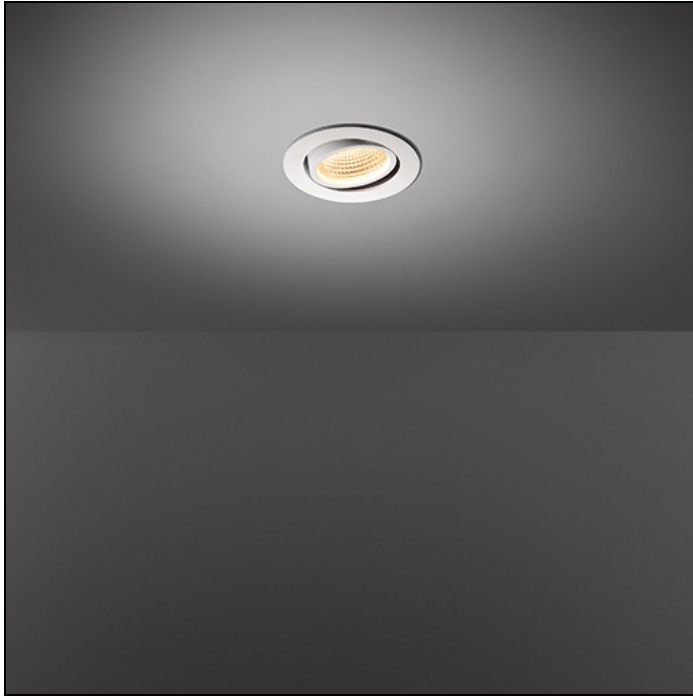

K77 ADJUSTABLE

K77 ADJUSTABLE LED TRE DIM RG

K77 was developed as an extension to K72. With the LED dedicated rework of the K we honour an icon. A timeless, adjustable spot for general/accent lighting product that will remain in the Modular portfolio for many years to come. Just like its K72 counterpart, K77 is available in donkey grey and white structure.

Art. Nr. 14051009

SPECIFICATIONS

Lamp	1x LED Array 9.2W
Gear / Transfo	LED gear incl.
Cut-out size	ø 70 h 60
Weight	0.31kg
Min. Distance	0.1
Power supply	230V
IP	IP20
Glow Wire Test	960°
CRI	90
Lumen	687 Lm
Efficacy	57 Lm/W
UGR	21
Adjustability	h 360° v -30°/+30°
Remark	! 3500K on request

	WARM WHITE 2700K / CRI 90+			WARM WHITE 3000K / CRI 90+			NEUTRAL WHITE 4000K / CRI 90+		
	SPOT 15°	MEDIUM 25°	FLOOD 40°	SPOT 15°	MEDIUM 25°	FLOOD 40°	SPOT 15°	MEDIUM 25°	FLOOD 40°
black struc	14051032	14051132	14051232	14051332	14051432	14051532	14051632	14051732	14051832
donkey grey struc	14051071	14051171	14051271	14051371	14051471	14051571	14051671	14051771	14051871
white struc	14051009	14051109	14051209	14051309	14051409	14051509	14051609	14051709	14051809