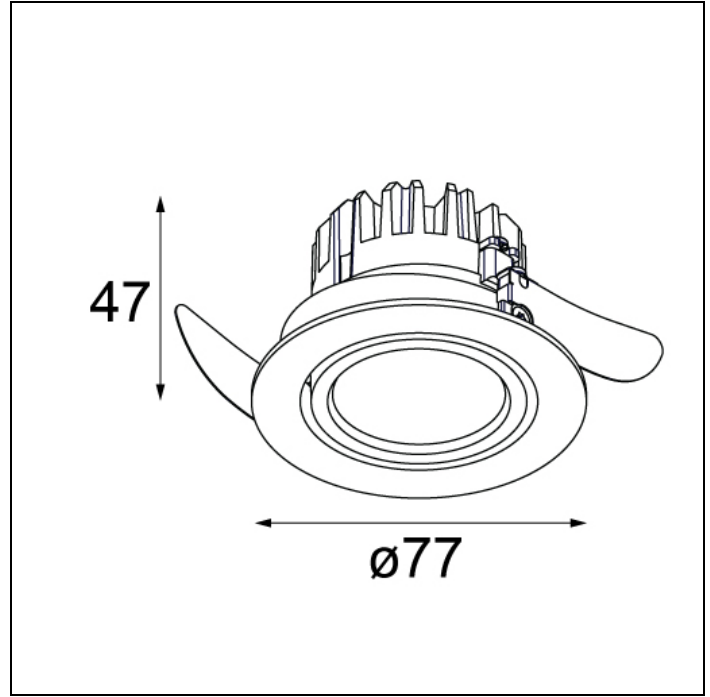

# K77 ADJUSTABLE

### SPECIFICATIONS

Lamp	1x LED Array	
Gear / Transfo	LED gear not incl.	
Cut-out size	ø 70 h 60	
Weight	0.21kg	
Min. Distance	0.1	
IP	IP20	
Glow Wire Test	960°	
CRI	90	
Power supply	350mA	<b>500mA</b>
	17.8Vf	<b>18.4Vf</b>
Connected load	6.2W	<b>9.2W</b>
Lumen	560lm	<b>704lm</b>
Efficacy	90lm/W	<b>77lm/W</b>
UGR	20	<b>21</b>
Adjustability	h 360° v -30°/+30°	
Remark	! 3500K on request	