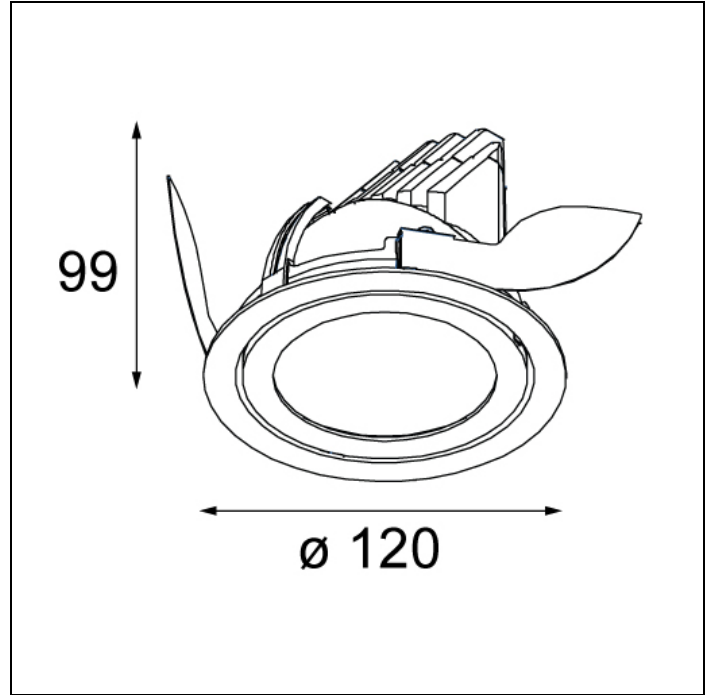

K120 ADJUSTABLE

K120 ADJUSTABLE LED GE

One letter is everything this elegant, simple and versatile spotlight portfolio needs. An example of a Modular classic, round, recessed and highly-bright K spotlights are ideal for hospitality and retail environments. A 45-degree inclination enables K to offer targeted illumination, highlighting the best aspects of key products, services and areas. We're adding yet another option to this core product to offer greater lighting flexibility for larger spaces. The K120 adjustable is the latest extension, with a larger diameter that offers a higher lumen output.

Art. Nr. 13342271

SPECIFICATIONS

Lamp	1x LED Array		
Gear / Transfo	LED gear not incl.		
Cut-out size	ø 114 h 200		
Weight	0.39kg		
Min. Distance	0.1 m		
IP	IP20		
Glow Wire Test	960°		
Lifetime	L80 B20 @ 50.000 hrs		
CRI	90		
Power supply	350mA	500mA	700mA
	33.3Vf	34.3Vf	35.7Vf
Connected load	11.7W	17.2W	25W
Lumen	1298lm	1761lm	2314lm
Efficacy	111lm/W	102lm/W	93lm/W
UGR	19	20	21
Adjustability	h 359° v 45°		
Remark	! 3500K on request		

	WARM WHITE 2700K / CRI 90+			WARM WHITE 3000K / CRI 90+			NEUTRAL WHITE 4000K / CRI 90+		
	SPOT 15°	MEDIUM 25°	FLOOD 40°	SPOT 15°	MEDIUM 25°	FLOOD 40°	SPOT 15°	MEDIUM 25°	FLOOD 40°
black struc	13340032	13340132	13340232	13341032	13341132	13341232	13342032	13342132	13342232
donkey grey struc	13340071	13340171	13340271	13341071	13341171	13341271	13342071	13342171	13342271
white struc	13340009	13340109	13340209	13341009	13341109	13341209	13342009	13342109	13342209