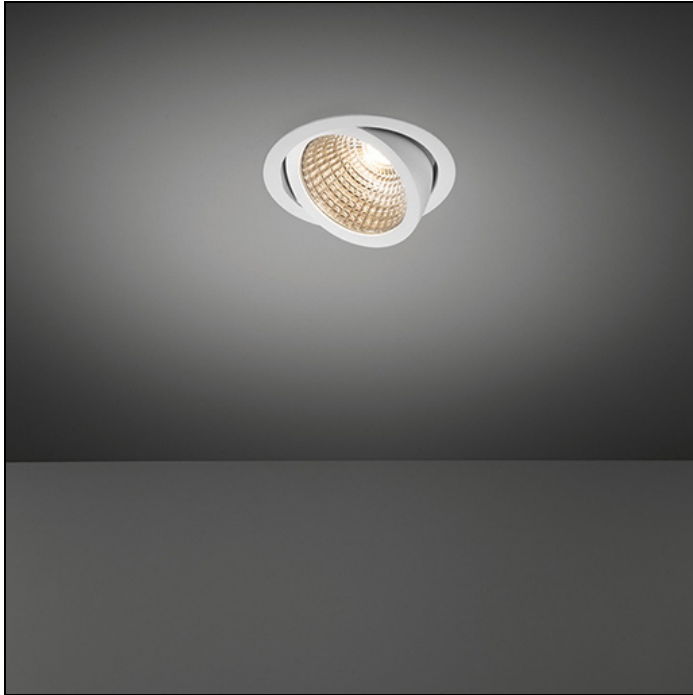

K120 ADJUSTABLE

K120 ADJUSTABLE LED GE

One letter is everything this elegant, simple and versatile spotlight portfolio needs. An example of a Modular classic, round, recessed and highly-bright K spotlights are ideal for hospitality and retail environments. A 45-degree inclination enables K to offer targeted illumination, highlighting the best aspects of key products, services and areas. We're adding yet another option to this core product to offer greater lighting flexibility for larger spaces. The K120 adjustable is the latest extension, with a larger diameter that offers a higher lumen output.

Art. Nr. 13342271

SPECIFICATIONS

Lamp	1x LED Array		
Gear / Transfo	LED gear not incl.		
Cut-out size	ø 114 h 200		
Weight	0.39kg		
Min. Distance	0.1 m		
IP	IP20		
Glow Wire Test	960°		
Lifetime	L80 B20 @ 50.000 hrs		
CRI	90		
Power supply	350mA	500mA	700mA
	33.3Vf	34.3Vf	35.7Vf
Connected load	11.7W	17.2W	25W
Lumen	1298lm	1761lm	2314lm
Efficacy	111lm/W	102lm/W	93lm/W
UGR	19	20	21
Adjustability	h 359° v 45°		
Remark	! 3500K on request		

	WARM WHITE 2700K / CRI 90+			WARM WHITE 3000K / CRI 90+			NEUTRAL WHITE 4000K / CRI 90+		
	SPOT 15°	MEDIUM 25°	FLOOD 40°	SPOT 15°	MEDIUM 25°	FLOOD 40°	SPOT 15°	MEDIUM 25°	FLOOD 40°
black struc	13340032	13340132	13340232	13341032	13341132	13341232	13342032	13342132	13342232
donkey grey struc	13340071	13340171	13340271	13341071	13341171	13341271	13342071	13342171	13342271
white struc	13340009	13340109	13340209	13341009	13341109	13341209	13342009	13342109	13342209

This label is available in other languages:
<http://supermodular.com/assets/TYPE2.pdf>

K120 ADJUSTABLE LED GE

ACCESSORIES

LENSES

10216903 | SPREADLENS Ø80

ANTI GLARE

10212802 | HONEYCOMB Ø80 BLACK
10217002 | CROSS BLADE Ø80 BLACK