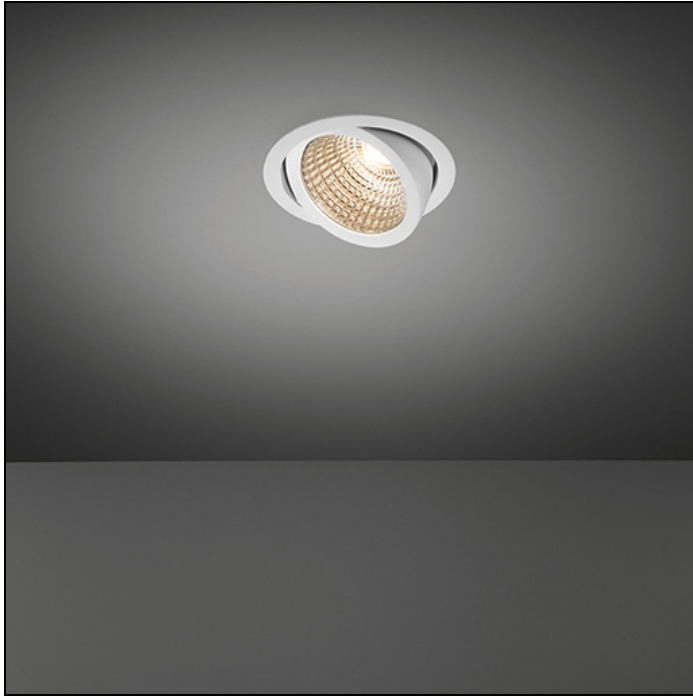

# K120 ADJUSTABLE

## K120 ADJUSTABLE LED GE

One letter is everything this elegant, simple and versatile spotlight portfolio needs. An example of a Modular classic, round, recessed and highly-bright K spotlights are ideal for hospitality and retail environments. A 45-degree inclination enables K to offer targeted illumination, highlighting the best aspects of key products, services and areas. We're adding yet another option to this core product to offer greater lighting flexibility for larger spaces. The K120 adjustable is the latest extension, with a larger diameter that offers a higher lumen output.

### SPECIFICATIONS

Lamp	1x LED Array		
Gear / Transfo	LED gear not incl.		
Cut-out size	ø 114 h 200		
Weight	0.39kg		
Min. Distance	0.1 m		
IP	IP20		
Glow Wire Test	960°		
Lifetime	L80 B20 @ 50.000 hrs		
CRI	90		
Power supply	350mA	<b>500mA</b>	700mA
	33.3Vf	<b>34.3Vf</b>	35.7Vf
Connected load	11.7W	<b>17.2W</b>	25W
Lumen	1368lm	<b>1855lm</b>	2438lm
Efficacy	117lm/W	<b>108lm/W</b>	98lm/W
UGR	21	<b>22</b>	23
Adjustability	h 359° v 45°		
Remark	! 3500K on request		

## K120 ADJUSTABLE LED GE