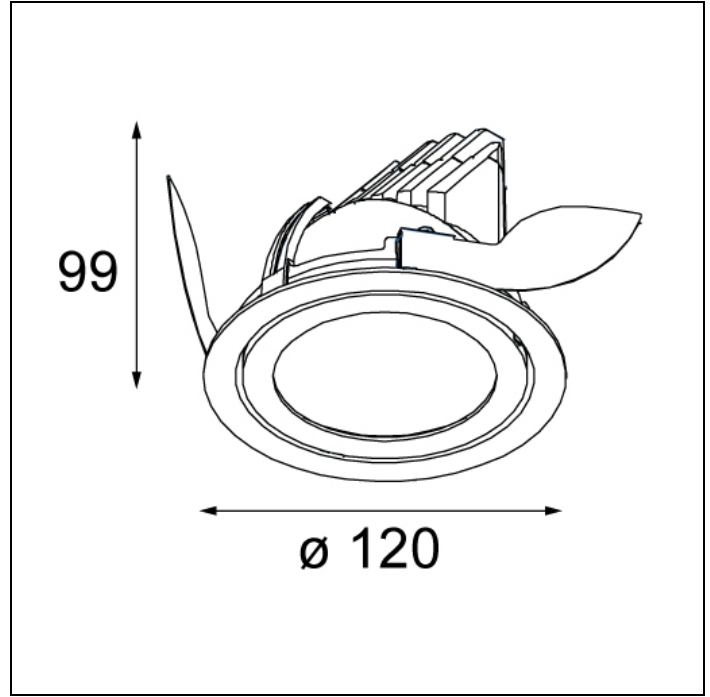

K120 ADJUSTABLE

K120 ADJUSTABLE LED GE

One letter is everything this elegant, simple and versatile spotlight portfolio needs. An example of a Modular classic, round, recessed and highly-bright K spotlights are ideal for hospitality and retail environments. A 45-degree inclination enables K to offer targeted illumination, highlighting the best aspects of key products, services and areas. We're adding yet another option to this core product to offer greater lighting flexibility for larger spaces. The K120 adjustable is the latest extension, with a larger diameter that offers a higher lumen output.

Art. Nr. 13342209

SPECIFICATIONS

Lamp	1x LED Array		
Gear / Transfo	LED gear not incl.		
Cut-out size	ø 114 h 200		
Weight	0.39kg		
Min. Distance	0.1 m		
IP	IP20		
Glow Wire Test	960°		
Lifetime	L80 B20 @ 50.000 hrs		
CRI	90		
Power supply	350mA	500mA	700mA
	33.3Vf	34.3Vf	35.7Vf
Connected load	11.7W	17.2W	25W
Lumen	1368lm	1855lm	2438lm
Efficacy	117lm/W	108lm/W	98lm/W
UGR	21	22	23
Adjustability	h 359° v 45°		
Remark	! 3500K on request		

	WARM WHITE 2700K / CRI 90+			WARM WHITE 3000K / CRI 90+			NEUTRAL WHITE 4000K / CRI 90+		
	SPOT 15°	MEDIUM 25°	FLOOD 40°	SPOT 15°	MEDIUM 25°	FLOOD 40°	SPOT 15°	MEDIUM 25°	FLOOD 40°
black struc	13340032	13340132	13340232	13341032	13341132	13341232	13342032	13342132	13342232
donkey grey struc	13340071	13340171	13340271	13341071	13341171	13341271	13342071	13342171	13342271
white struc	13340009	13340109	13340209	13341009	13341109	13341209	13342009	13342109	13342209

This label is available in other languages:
<http://supmodular.com/assets/TYPE2.pdf>