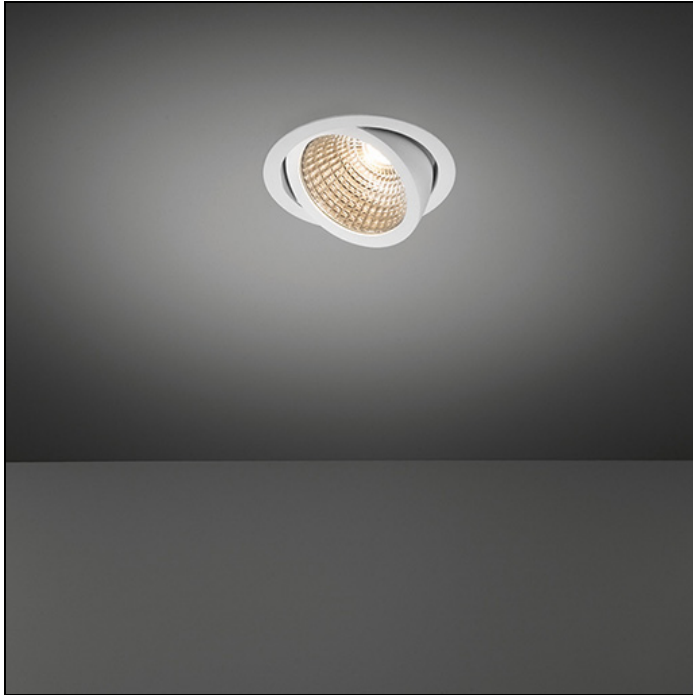

K120 ADJUSTABLE

K120 ADJUSTABLE LED GE

One letter is everything this elegant, simple and versatile spotlight portfolio needs. An example of a Modular classic, round, recessed and highly-bright K spotlights are ideal for hospitality and retail environments. A 45-degree inclination enables K to offer targeted illumination, highlighting the best aspects of key products, services and areas. We're adding yet another option to this core product to offer greater lighting flexibility for larger spaces. The K120 adjustable is the latest extension, with a larger diameter that offers a higher lumen output.

Art. Nr. 13342071

SPECIFICATIONS

Lamp	1x LED Array		
Gear / Transfo	LED gear not incl.		
Cut-out size	ø 114 h 200		
Weight	0.39kg		
Min. Distance	0.1 m		
IP	IP20		
Glow Wire Test	960°		
Lifetime	L80 B20 @ 50.000 hrs		
CRI	90		
Power supply	350mA	500mA	700mA
	33.3Vf	34.3Vf	35.7Vf
Connected load	11.7W	17.2W	25W
Lumen	1335lm	1810lm	2379lm
Efficacy	114lm/W	105lm/W	95lm/W
UGR	18	19	20
Adjustability	h 359° v 45°		
Remark	! 3500K on request		

	WARM WHITE 2700K / CRI 90+			WARM WHITE 3000K / CRI 90+			NEUTRAL WHITE 4000K / CRI 90+		
	SPOT 15°	MEDIUM 25°	FLOOD 40°	SPOT 15°	MEDIUM 25°	FLOOD 40°	SPOT 15°	MEDIUM 25°	FLOOD 40°
black struc	13340032	13340132	13340232	13341032	13341132	13341232	13342032	13342132	13342232
donkey grey struc	13340071	13340171	13340271	13341071	13341171	13341271	13342071	13342171	13342271
white struc	13340009	13340109	13340209	13341009	13341109	13341209	13342009	13342109	13342209

This label is available in other languages:
<http://supermodular.com/assets/TYPE2.pdf>

K120 ADJUSTABLE LED GE

ACCESSORIES

LENSES

10216903 | SPREADLENS Ø80

ANTI GLARE

10212802 | HONEYCOMB Ø80 BLACK
10217002 | CROSS BLADE Ø80 BLACK