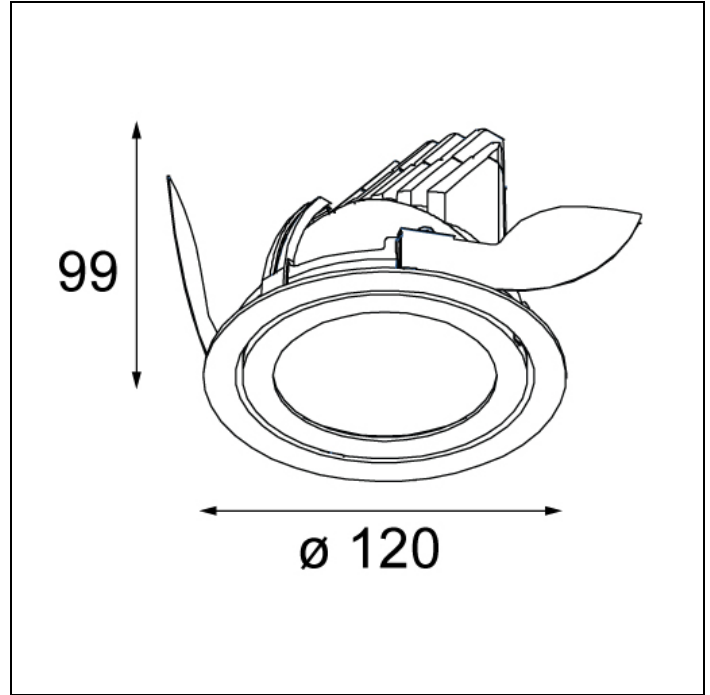

K120 ADJUSTABLE

K120 ADJUSTABLE LED GE

One letter is everything this elegant, simple and versatile spotlight portfolio needs. An example of a Modular classic, round, recessed and highly-bright K spotlights are ideal for hospitality and retail environments. A 45-degree inclination enables K to offer targeted illumination, highlighting the best aspects of key products, services and areas. We're adding yet another option to this core product to offer greater lighting flexibility for larger spaces. The K120 adjustable is the latest extension, with a larger diameter that offers a higher lumen output.

Art. Nr. 13342071

SPECIFICATIONS

Lamp	1x LED Array		
Gear / Transfo	LED gear not incl.		
Cut-out size	ø 114 h 200		
Weight	0.39kg		
Min. Distance	0.1 m		
IP	IP20		
Glow Wire Test	960°		
Lifetime	L80 B20 @ 50.000 hrs		
CRI	90		
Power supply	350mA	500mA	700mA
	33.3Vf	34.3Vf	35.7Vf
Connected load	11.7W	17.2W	25W
Lumen	1335lm	1810lm	2379lm
Efficacy	114lm/W	105lm/W	95lm/W
UGR	18	19	20
Adjustability	h 359° v 45°		
Remark	! 3500K on request		

	WARM WHITE 2700K / CRI 90+			WARM WHITE 3000K / CRI 90+			NEUTRAL WHITE 4000K / CRI 90+		
	SPOT 15°	MEDIUM 25°	FLOOD 40°	SPOT 15°	MEDIUM 25°	FLOOD 40°	SPOT 15°	MEDIUM 25°	FLOOD 40°
black struc	13340032	13340132	13340232	13341032	13341132	13341232	13342032	13342132	13342232
donkey grey struc	13340071	13340171	13340271	13341071	13341171	13341271	13342071	13342171	13342271
white struc	13340009	13340109	13340209	13341009	13341109	13341209	13342009	13342109	13342209