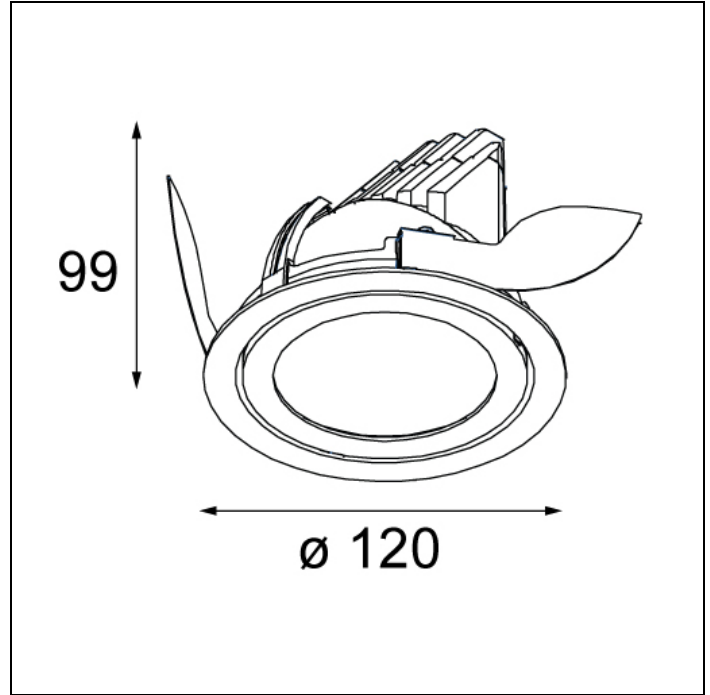

K120 ADJUSTABLE

K120 ADJUSTABLE LED GE

One letter is everything this elegant, simple and versatile spotlight portfolio needs. An example of a Modular classic, round, recessed and highly-bright K spotlights are ideal for hospitality and retail environments. A 45-degree inclination enables K to offer targeted illumination, highlighting the best aspects of key products, services and areas. We're adding yet another option to this core product to offer greater lighting flexibility for larger spaces. The K120 adjustable is the latest extension, with a larger diameter that offers a higher lumen output.

Art. Nr. 13342032

SPECIFICATIONS

Lamp	1x LED Array		
Gear / Transfo	LED gear not incl.		
Cut-out size	ø 114 h 200		
Weight	0.39kg		
Min. Distance	0.1 m		
IP	IP20		
Glow Wire Test	960°		
Lifetime	L80 B20 @ 50.000 hrs		
CRI	90		
Power supply	350mA	500mA	700mA
	33.3Vf	34.3Vf	35.7Vf
Connected load	11.7W	17.2W	25W
Lumen	1338lm	1814lm	2384lm
Efficacy	114lm/W	105lm/W	95lm/W
UGR	18	19	20
Adjustability	h 359° v 45°		
Remark	! 3500K on request		

	WARM WHITE 2700K / CRI 90+			WARM WHITE 3000K / CRI 90+			NEUTRAL WHITE 4000K / CRI 90+		
	SPOT 15°	MEDIUM 25°	FLOOD 40°	SPOT 15°	MEDIUM 25°	FLOOD 40°	SPOT 15°	MEDIUM 25°	FLOOD 40°
black struc	13340032	13340132	13340232	13341032	13341132	13341232	13342032	13342132	13342232
donkey grey struc	13340071	13340171	13340271	13341071	13341171	13341271	13342071	13342171	13342271
white struc	13340009	13340109	13340209	13341009	13341109	13341209	13342009	13342109	13342209