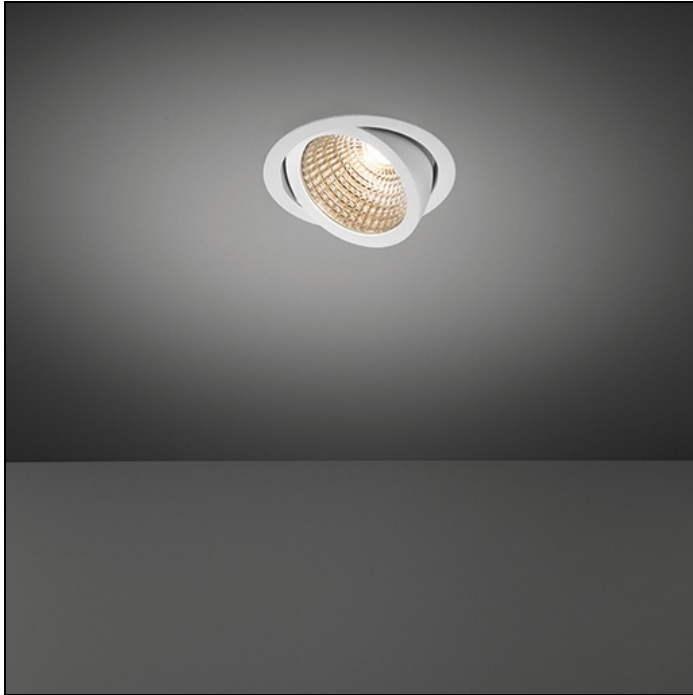

K120 ADJUSTABLE

K120 ADJUSTABLE LED GE

One letter is everything this elegant, simple and versatile spotlight portfolio needs. An example of a Modular classic, round, recessed and highly-bright K spotlights are ideal for hospitality and retail environments. A 45-degree inclination enables K to offer targeted illumination, highlighting the best aspects of key products, services and areas. We're adding yet another option to this core product to offer greater lighting flexibility for larger spaces. The K120 adjustable is the latest extension, with a larger diameter that offers a higher lumen output.

Art. Nr. 13342032

SPECIFICATIONS

Lamp	1x LED Array		
Gear / Transfo	LED gear not incl.		
Cut-out size	ø 114 h 200		
Weight	0.39kg		
Min. Distance	0.1 m		
IP	IP20		
Glow Wire Test	960°		
Lifetime	L80 B20 @ 50.000 hrs		
CRI	90		
Power supply	350mA	500mA	700mA
	33.3Vf	34.3Vf	35.7Vf
Connected load	11.7W	17.2W	25W
Lumen	1338lm	1814lm	2384lm
Efficacy	114lm/W	105lm/W	95lm/W
UGR	18	19	20
Adjustability	h 359° v 45°		
Remark	! 3500K on request		

	WARM WHITE 2700K / CRI 90+			WARM WHITE 3000K / CRI 90+			NEUTRAL WHITE 4000K / CRI 90+		
	SPOT 15°	MEDIUM 25°	FLOOD 40°	SPOT 15°	MEDIUM 25°	FLOOD 40°	SPOT 15°	MEDIUM 25°	FLOOD 40°
black struc	13340032	13340132	13340232	13341032	13341132	13341232	13342032	13342132	13342232
donkey grey struc	13340071	13340171	13340271	13341071	13341171	13341271	13342071	13342171	13342271
white struc	13340009	13340109	13340209	13341009	13341109	13341209	13342009	13342109	13342209

This label is available in other languages:
<http://supermodular.com/assets/TYPE2.pdf>

K120 ADJUSTABLE LED GE

ACCESSORIES

LENSES

10216903 | SPREADLENS Ø80

ANTI GLARE

10212802 | HONEYCOMB Ø80 BLACK
10217002 | CROSS BLADE Ø80 BLACK