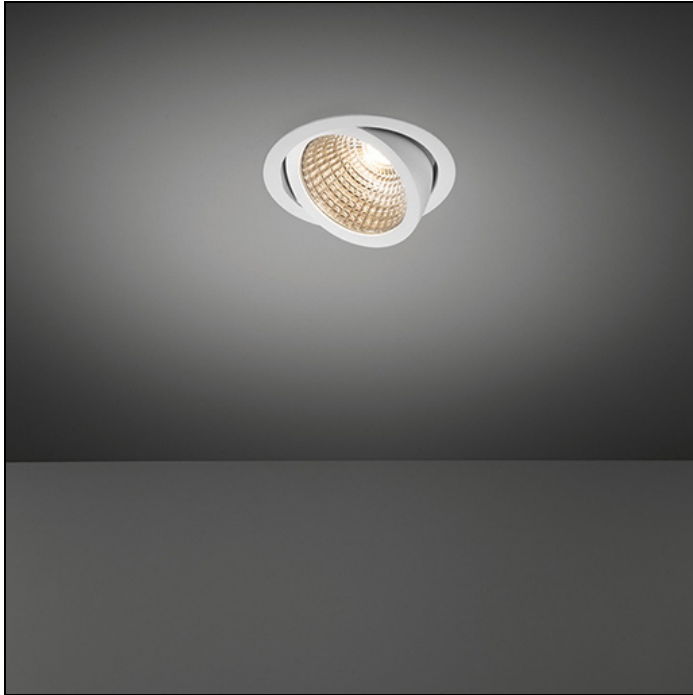

# K120 ADJUSTABLE

## K120 ADJUSTABLE LED GE

One letter is everything this elegant, simple and versatile spotlight portfolio needs. An example of a Modular classic, round, recessed and highly-bright K spotlights are ideal for hospitality and retail environments. A 45-degree inclination enables K to offer targeted illumination, highlighting the best aspects of key products, services and areas. We're adding yet another option to this core product to offer greater lighting flexibility for larger spaces. The K120 adjustable is the latest extension, with a larger diameter that offers a higher lumen output.

### SPECIFICATIONS

Lamp	1x LED Array		
Gear / Transfo	LED gear not incl.		
Cut-out size	ø 114 h 200		
Weight	0.39kg		
Min. Distance	0.1 m		
IP	IP20		
Glow Wire Test	960°		
Lifetime	L80 B20 @ 50.000 hrs		
CRI	90		
Power supply	350mA	<b>500mA</b>	700mA
	33.3Vf	<b>34.3Vf</b>	35.7Vf
Connected load	11.7W	<b>17.2W</b>	25W
Lumen	1201lm	<b>1629lm</b>	2141lm
Efficacy	103lm/W	<b>95lm/W</b>	86lm/W
UGR	19	<b>20</b>	21
Adjustability	h 359° v 45°		
Remark	! 3500K on request		

## K120 ADJUSTABLE LED GE