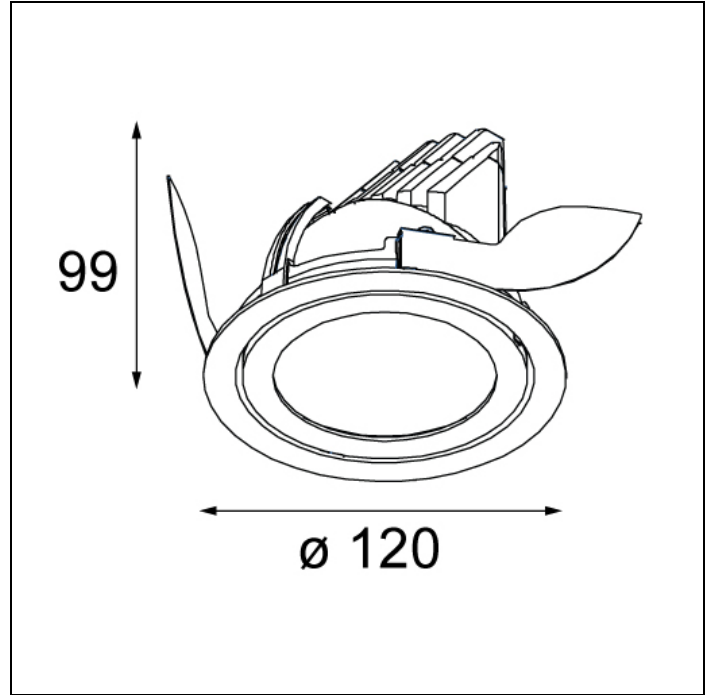

K120 ADJUSTABLE

K120 ADJUSTABLE LED GE

One letter is everything this elegant, simple and versatile spotlight portfolio needs. An example of a Modular classic, round, recessed and highly-bright K spotlights are ideal for hospitality and retail environments. A 45-degree inclination enables K to offer targeted illumination, highlighting the best aspects of key products, services and areas. We're adding yet another option to this core product to offer greater lighting flexibility for larger spaces. The K120 adjustable is the latest extension, with a larger diameter that offers a higher lumen output.

Art. Nr. 13341271

SPECIFICATIONS

Lamp	1x LED Array		
Gear / Transfo	LED gear not incl.		
Cut-out size	ø 114 h 200		
Weight	0.39kg		
Min. Distance	0.1 m		
IP	IP20		
Glow Wire Test	960°		
Lifetime	L80 B20 @ 50.000 hrs		
CRI	90		
Power supply	350mA	500mA	700mA
	33.3Vf	34.3Vf	35.7Vf
Connected load	11.7W	17.2W	25W
Lumen	1201lm	1629lm	2141lm
Efficacy	103lm/W	95lm/W	86lm/W
UGR	19	20	21
Adjustability	h 359° v 45°		
Remark	! 3500K on request		

	WARM WHITE 2700K / CRI 90+			WARM WHITE 3000K / CRI 90+			NEUTRAL WHITE 4000K / CRI 90+		
	SPOT 15°	MEDIUM 25°	FLOOD 40°	SPOT 15°	MEDIUM 25°	FLOOD 40°	SPOT 15°	MEDIUM 25°	FLOOD 40°
black struc	13340032	13340132	13340232	13341032	13341132	13341232	13342032	13342132	13342232
donkey grey struc	13340071	13340171	13340271	13341071	13341171	13341271	13342071	13342171	13342271
white struc	13340009	13340109	13340209	13341009	13341109	13341209	13342009	13342109	13342209

This label is available in other languages:
<http://supemodular.com/assets/TYPE2.pdf>