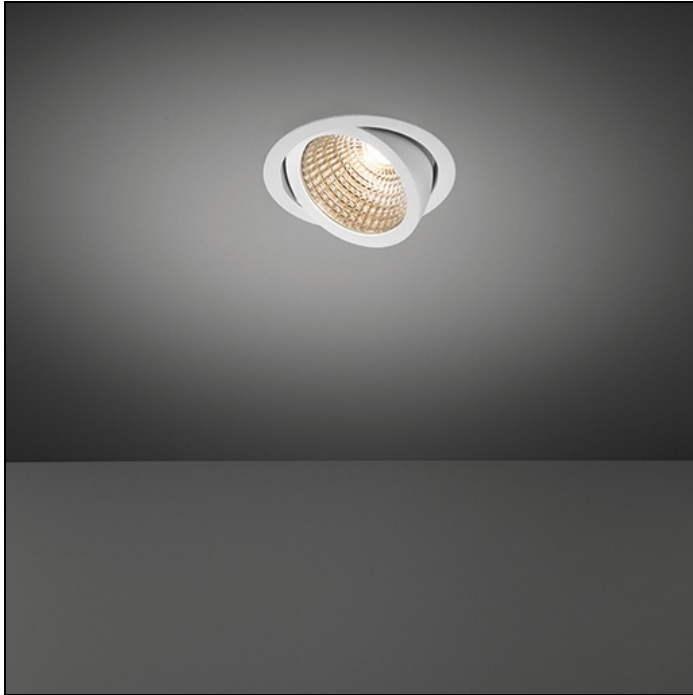

# K120 ADJUSTABLE

## K120 ADJUSTABLE LED GE

One letter is everything this elegant, simple and versatile spotlight portfolio needs. An example of a Modular classic, round, recessed and highly-bright K spotlights are ideal for hospitality and retail environments. A 45-degree inclination enables K to offer targeted illumination, highlighting the best aspects of key products, services and areas. We're adding yet another option to this core product to offer greater lighting flexibility for larger spaces. The K120 adjustable is the latest extension, with a larger diameter that offers a higher lumen output.

### SPECIFICATIONS

Lamp	1x LED Array		
Gear / Transfo	LED gear not incl.		
Cut-out size	ø 114 h 200		
Weight	0.39kg		
Min. Distance	0.1 m		
IP	IP20		
Glow Wire Test	960°		
Lifetime	L80 B20 @ 50.000 hrs		
CRI	90		
Power supply	350mA 33.3Vf	<b>500mA</b> <b>34.3Vf</b>	700mA 35.7Vf
Connected load	11.7W	<b>17.2W</b>	25W
Lumen	1197lm	<b>1624lm</b>	2126lm
Efficacy	102lm/W	<b>94lm/W</b>	85lm/W
UGR	17	<b>19</b>	19
Adjustability	h 359° v 45°		
Remark	! 3500K on request		

## K120 ADJUSTABLE LED GE