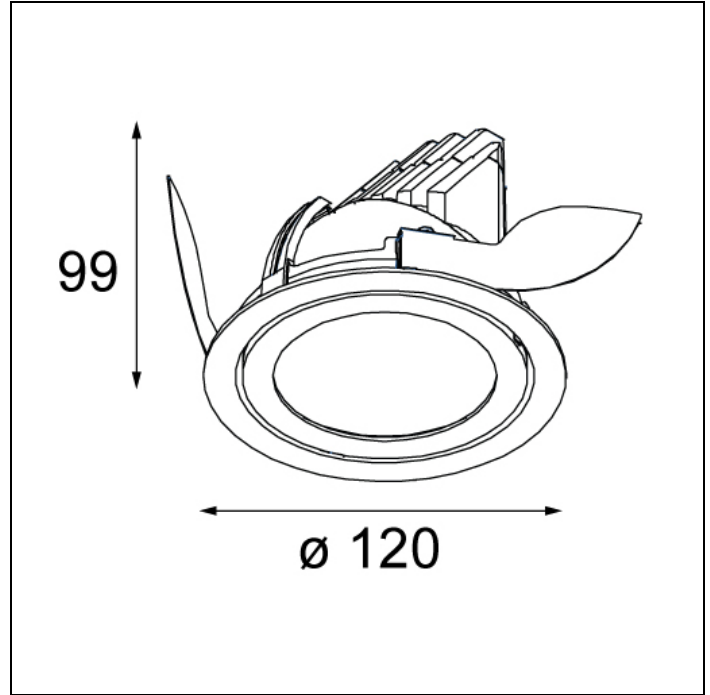

K120 ADJUSTABLE

K120 ADJUSTABLE LED GE

One letter is everything this elegant, simple and versatile spotlight portfolio needs. An example of a Modular classic, round, recessed and highly-bright K spotlights are ideal for hospitality and retail environments. A 45-degree inclination enables K to offer targeted illumination, highlighting the best aspects of key products, services and areas. We're adding yet another option to this core product to offer greater lighting flexibility for larger spaces. The K120 adjustable is the latest extension, with a larger diameter that offers a higher lumen output.

Art. Nr. 13340071

SPECIFICATIONS

Lamp	1x LED Array		
Gear / Transfo	LED gear not incl.		
Cut-out size	ø 114 h 200		
Weight	0.39kg		
Min. Distance	0.1 m		
IP	IP20		
Glow Wire Test	960°		
Lifetime	L80 B20 @ 50.000 hrs		
CRI	90		
Power supply	350mA 33.3Vf	500mA 34.3Vf	700mA 35.7Vf
Connected load	11.7W	17.2W	25W
Lumen	1197lm	1624lm	2126lm
Efficacy	102lm/W	94lm/W	85lm/W
UGR	17	19	19
Adjustability	h 359° v 45°		
Remark	! 3500K on request		

	WARM WHITE 2700K / CRI 90+			WARM WHITE 3000K / CRI 90+			NEUTRAL WHITE 4000K / CRI 90+		
	SPOT 15°	MEDIUM 25°	FLOOD 40°	SPOT 15°	MEDIUM 25°	FLOOD 40°	SPOT 15°	MEDIUM 25°	FLOOD 40°
black struc	13340032	13340132	13340232	13341032	13341132	13341232	13342032	13342132	13342232
donkey grey struc	13340071	13340171	13340271	13341071	13341171	13341271	13342071	13342171	13342271
white struc	13340009	13340109	13340209	13341009	13341109	13341209	13342009	13342109	13342209

This label is available in other languages:
<http://supemodular.com/assets/TYPE2.pdf>