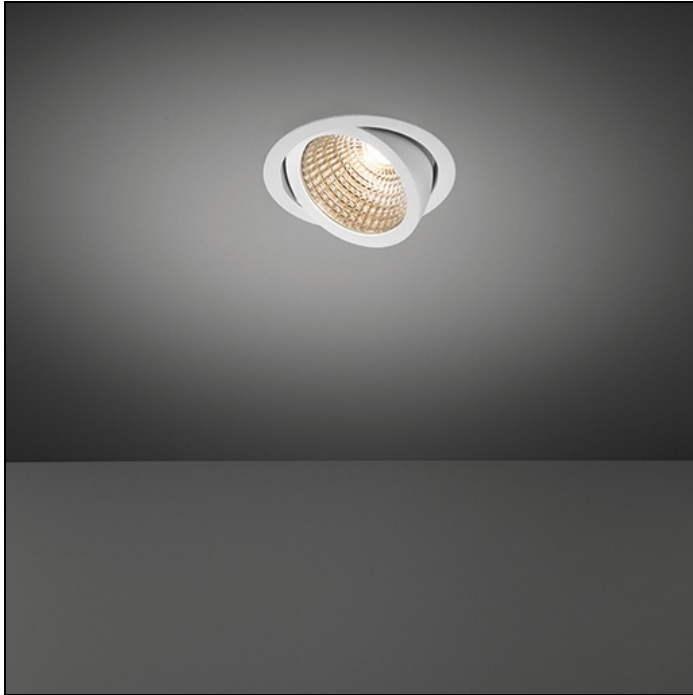

K120 ADJUSTABLE

K120 ADJUSTABLE LED GE

One letter is everything this elegant, simple and versatile spotlight portfolio needs. An example of a Modular classic, round, recessed and highly-bright K spotlights are ideal for hospitality and retail environments. A 45-degree inclination enables K to offer targeted illumination, highlighting the best aspects of key products, services and areas. We're adding yet another option to this core product to offer greater lighting flexibility for larger spaces. The K120 adjustable is the latest extension, with a larger diameter that offers a higher lumen output.

Art. Nr. 13340032

SPECIFICATIONS

Lamp	1x LED Array		
Gear / Transfo	LED gear not incl.		
Cut-out size	ø 114 h 200		
Weight	0.39kg		
Min. Distance	0.1 m		
IP	IP20		
Glow Wire Test	960°		
Lifetime	L80 B20 @ 50.000 hrs		
CRI	90		
Power supply	350mA	500mA	700mA
	33.3Vf	34.3Vf	35.7Vf
Connected load	11.7W	17.2W	25W
Lumen	1200lm	1628lm	2130lm
Efficacy	103lm/W	95lm/W	85lm/W
UGR	17	19	19
Adjustability	h 359° v 45°		
Remark	! 3500K on request		

	WARM WHITE 2700K / CRI 90+			WARM WHITE 3000K / CRI 90+			NEUTRAL WHITE 4000K / CRI 90+		
	SPOT 15°	MEDIUM 25°	FLOOD 40°	SPOT 15°	MEDIUM 25°	FLOOD 40°	SPOT 15°	MEDIUM 25°	FLOOD 40°
black struc	13340032	13340132	13340232	13341032	13341132	13341232	13342032	13342132	13342232
donkey grey struc	13340071	13340171	13340271	13341071	13341171	13341271	13342071	13342171	13342271
white struc	13340009	13340109	13340209	13341009	13341109	13341209	13342009	13342109	13342209

This label is available in other languages:
<http://supemodular.com/assets/TYPE2.pdf>

K120 ADJUSTABLE LED GE

ACCESSORIES

LENSES

10216903 | SPREADLENS Ø80

ANTIGLARE

10212802 | HONEYCOMB Ø80 BLACK
10217002 | CROSS BLADE Ø80 BLACK