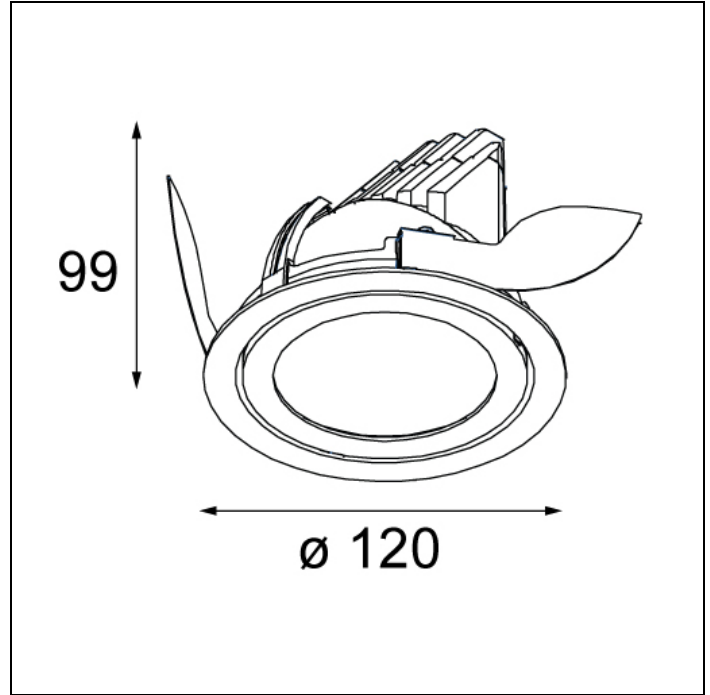

K120 ADJUSTABLE

K120 ADJUSTABLE LED GE

One letter is everything this elegant, simple and versatile spotlight portfolio needs. An example of a Modular classic, round, recessed and highly-bright K spotlights are ideal for hospitality and retail environments. A 45-degree inclination enables K to offer targeted illumination, highlighting the best aspects of key products, services and areas. We're adding yet another option to this core product to offer greater lighting flexibility for larger spaces. The K120 adjustable is the latest extension, with a larger diameter that offers a higher lumen output.

Art. Nr. 13340032

SPECIFICATIONS

Lamp	1x LED Array		
Gear / Transfo	LED gear not incl.		
Cut-out size	ø 114 h 200		
Weight	0.39kg		
Min. Distance	0.1 m		
IP	IP20		
Glow Wire Test	960°		
Lifetime	L80 B20 @ 50.000 hrs		
CRI	90		
Power supply	350mA	500mA	700mA
	33.3Vf	34.3Vf	35.7Vf
Connected load	11.7W	17.2W	25W
Lumen	1200lm	1628lm	2130lm
Efficacy	103lm/W	95lm/W	85lm/W
UGR	17	19	19
Adjustability	h 359° v 45°		
Remark	! 3500K on request		

	WARM WHITE 2700K / CRI 90+			WARM WHITE 3000K / CRI 90+			NEUTRAL WHITE 4000K / CRI 90+		
	SPOT 15°	MEDIUM 25°	FLOOD 40°	SPOT 15°	MEDIUM 25°	FLOOD 40°	SPOT 15°	MEDIUM 25°	FLOOD 40°
black struc	13340032	13340132	13340232	13341032	13341132	13341232	13342032	13342132	13342232
donkey grey struc	13340071	13340171	13340271	13341071	13341171	13341271	13342071	13342171	13342271
white struc	13340009	13340109	13340209	13341009	13341109	13341209	13342009	13342109	13342209