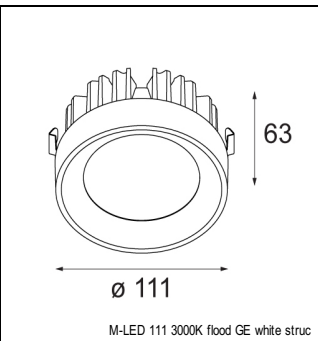

MULTIPLE TRIMLESS FOR 4X LED GE

ACCESSORIES

CONBOX

10430430 | CONBOX 349X370X120X427

RECESSED-FRAME

10450430 | RECESSED FRAME MULTIPLE TRIMLESS 4X

HUE-DEVICE

70000614 | PHILIPS HUE DIMMER SWITCH
70000847 | PHILIPS HUE SENSOR
70000615 | PHILIPS HUE TAP SWITCH

M-LED

11298509 | M-LED 111 3000K FLOOD GE WHITE STRUC
11298424 | M-LED 111 3000K MEDIUM GE BRUSHED ALU
11298402 | M-LED 111 3000K MEDIUM GE BLACK MATT
11298409 | M-LED 111 3000K MEDIUM GE WHITE STRUC
11298324 | M-LED 111 3000K SPOT GE BRUSHED ALU
11298302 | M-LED 111 3000K SPOT GE BLACK MATT
11298224 | M-LED 111 2700K FLOOD GE BRUSHED ALU
11298202 | M-LED 111 2700K FLOOD GE BLACK MATT
11298209 | M-LED 111 2700K FLOOD GE WHITE STRUC
11298124 | M-LED 111 2700K MEDIUM GE BRUSHED ALU
11298102 | M-LED 111 2700K MEDIUM GE BLACK MATT
11298109 | M-LED 111 2700K MEDIUM GE WHITE STRUC
11298024 | M-LED 111 2700K SPOT GE BRUSHED ALU
11298002 | M-LED 111 2700K SPOT GE BLACK MATT
11298009 | M-LED 111 2700K SPOT GE WHITE STRUC
11298502 | M-LED 111 3000K FLOOD GE BLACK MATT
11298524 | M-LED 111 3000K FLOOD GE BRUSHED ALU
11298609 | M-LED 111 4000K SPOT GE WHITE STRUC
11298602 | M-LED 111 4000K SPOT GE BLACK MATT
11298624 | M-LED 111 4000K SPOT GE BRUSHED ALU
11298709 | M-LED 111 4000K MEDIUM GE WHITE STRUC

ACCESSORIES

M-LED

11298702 | M-LED 111 4000K MEDIUM GE BLACK MATT
11298724 | M-LED 111 4000K MEDIUM GE BRUSHED ALU
11298809 | M-LED 111 4000K FLOOD GE WHITE STRUC
11298802 | M-LED 111 4000K FLOOD GE BLACK MATT
11298824 | M-LED 111 4000K FLOOD GE BRUSHED ALU
11298309 | M-LED 111 3000K SPOT GE WHITE STRUC

HUE-MODULE

13190030 | MODULAR CONNECTED 1-10V WHITE COMPONENT

HUE-BRIDGE

70000617 | PHILIPS HUE BRIDGE UK
70000616 | PHILIPS HUE BRIDGE EU