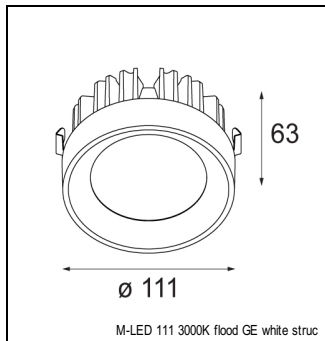

MULTIPLE TRIMLESS FOR 3X LED GE

ACCESSORIES

CONBOX

10430330 | CONBOX 492X215X120X570

RECESSED-FRAME

10450330 | RECESSED FRAME MULTIPLE TRIMLESS 3X

HUE-BRIDGE

70000617 | PHILIPS HUE BRIDGE UK
70000616 | PHILIPS HUE BRIDGE EU

HUE-DEVICE

70000614 | PHILIPS HUE DIMMER SWITCH
70000847 | PHILIPS HUE SENSOR
70000615 | PHILIPS HUE TAP SWITCH

M-LED

11298509 | M-LED 111 3000K FLOOD GE WHITE STRUC
11298424 | M-LED 111 3000K MEDIUM GE BRUSHED ALU
11298402 | M-LED 111 3000K MEDIUM GE BLACK MATT
11298409 | M-LED 111 3000K MEDIUM GE WHITE STRUC
11298324 | M-LED 111 3000K SPOT GE BRUSHED ALU
11298302 | M-LED 111 3000K SPOT GE BLACK MATT
11298309 | M-LED 111 3000K SPOT GE WHITE STRUC
11298224 | M-LED 111 2700K FLOOD GE BRUSHED ALU
11298202 | M-LED 111 2700K FLOOD GE BLACK MATT
11298124 | M-LED 111 2700K MEDIUM GE BRUSHED ALU
11298102 | M-LED 111 2700K MEDIUM GE BLACK MATT
11298109 | M-LED 111 2700K MEDIUM GE WHITE STRUC
11298024 | M-LED 111 2700K SPOT GE BRUSHED ALU
11298002 | M-LED 111 2700K SPOT GE BLACK MATT
11298009 | M-LED 111 2700K SPOT GE WHITE STRUC
11298502 | M-LED 111 3000K FLOOD GE BLACK MATT
11298524 | M-LED 111 3000K FLOOD GE BRUSHED ALU
11298609 | M-LED 111 4000K SPOT GE WHITE STRUC

ACCESSORIES

M-LED

11298602 | M-LED 111 4000K SPOT GE BLACK MATT
11298624 | M-LED 111 4000K SPOT GE BRUSHED ALU
11298709 | M-LED 111 4000K MEDIUM GE WHITE STRUC
11298702 | M-LED 111 4000K MEDIUM GE BLACK MATT
11298724 | M-LED 111 4000K MEDIUM GE BRUSHED ALU
11298809 | M-LED 111 4000K FLOOD GE WHITE STRUC
11298802 | M-LED 111 4000K FLOOD GE BLACK MATT
11298824 | M-LED 111 4000K FLOOD GE BRUSHED ALU
11298209 | M-LED 111 2700K FLOOD GE WHITE STRUC

HUE-MODULE

13190030 | MODULAR CONNECTED 1-10V WHITE COMPONENT