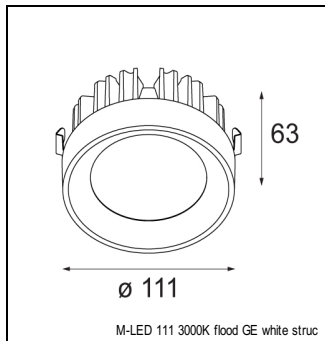

MULTIPLE TRIMLESS FOR 2X LED GE

ACCESSORIES

RECESSED-FRAME

10450230 | RECESSED FRAME MULTIPLE TRIMLESS 2X

CONBOX

10430230 | CONBOX 349X215X120X427

HUE-BRIDGE

70000617 | PHILIPS HUE BRIDGE UK
70000616 | PHILIPS HUE BRIDGE EU

M-LED

11298509 | M-LED 111 3000K FLOOD GE WHITE STRUC
11298402 | M-LED 111 3000K MEDIUM GE BLACK MATT
11298324 | M-LED 111 3000K SPOT GE BRUSHED ALU
11298302 | M-LED 111 3000K SPOT GE BLACK MATT
11298309 | M-LED 111 3000K SPOT GE WHITE STRUC
11298224 | M-LED 111 2700K FLOOD GE BRUSHED ALU
11298202 | M-LED 111 2700K FLOOD GE BLACK MATT
11298209 | M-LED 111 2700K FLOOD GE WHITE STRUC
11298124 | M-LED 111 2700K MEDIUM GE BRUSHED ALU
11298102 | M-LED 111 2700K MEDIUM GE BLACK MATT
11298109 | M-LED 111 2700K MEDIUM GE WHITE STRUC
11298024 | M-LED 111 2700K SPOT GE BRUSHED ALU
11298002 | M-LED 111 2700K SPOT GE BLACK MATT
11298009 | M-LED 111 2700K SPOT GE WHITE STRUC
11298502 | M-LED 111 3000K FLOOD GE BLACK MATT
11298524 | M-LED 111 3000K FLOOD GE BRUSHED ALU
11298609 | M-LED 111 4000K SPOT GE WHITE STRUC
11298602 | M-LED 111 4000K SPOT GE BLACK MATT
11298624 | M-LED 111 4000K SPOT GE BRUSHED ALU
11298709 | M-LED 111 4000K MEDIUM GE WHITE STRUC
11298702 | M-LED 111 4000K MEDIUM GE BLACK MATT
11298724 | M-LED 111 4000K MEDIUM GE BRUSHED ALU

ACCESSORIES

M-LED

11298809 | M-LED 111 4000K FLOOD GE WHITE STRUC
11298802 | M-LED 111 4000K FLOOD GE BLACK MATT
11298824 | M-LED 111 4000K FLOOD GE BRUSHED ALU
11298409 | M-LED 111 3000K MEDIUM GE WHITE STRUC
11298424 | M-LED 111 3000K MEDIUM GE BRUSHED ALU

HUE-DEVICE

70000614 | PHILIPS HUE DIMMER SWITCH
70000847 | PHILIPS HUE SENSOR
70000615 | PHILIPS HUE TAP SWITCH

HUE-MODULE

13190030 | MODULAR CONNECTED 1-10V WHITE COMPONENT