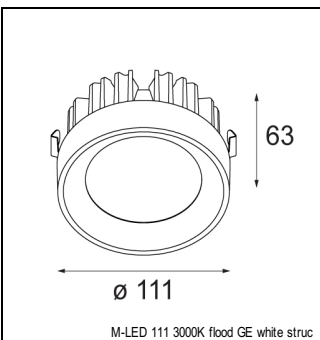

MULTIPLE TRIMLESS FOR 2X LED GE

ACCESSORIES

RECESSED-FRAME

10450230 | RECESSED FRAME MULTIPLE TRIMLESS 2X

CONBOX

10430230 | CONBOX 349X215X120X427

HUE-BRIDGE

70000617 | PHILIPS HUE BRIDGE UK

70000616 | PHILIPS HUE BRIDGE EU

M-LED

11298509 | M-LED 111 3000K FLOOD GE WHITE STRUC
11298402 | M-LED 111 3000K MEDIUM GE BLACK MATT
11298324 | M-LED 111 3000K SPOT GE BRUSHED ALU
11298302 | M-LED 111 3000K SPOT GE BLACK MATT
11298309 | M-LED 111 3000K SPOT GE WHITE STRUC
11298224 | M-LED 111 2700K FLOOD GE BRUSHED ALU
11298202 | M-LED 111 2700K FLOOD GE BLACK MATT
11298209 | M-LED 111 2700K FLOOD GE WHITE STRUC
11298124 | M-LED 111 2700K MEDIUM GE BRUSHED ALU
11298102 | M-LED 111 2700K MEDIUM GE BLACK MATT
11298109 | M-LED 111 2700K MEDIUM GE WHITE STRUC
11298024 | M-LED 111 2700K SPOT GE BRUSHED ALU
11298002 | M-LED 111 2700K SPOT GE BLACK MATT
11298009 | M-LED 111 2700K SPOT GE WHITE STRUC
11298502 | M-LED 111 3000K FLOOD GE BLACK MATT
11298524 | M-LED 111 3000K FLOOD GE BRUSHED ALU
11298609 | M-LED 111 4000K SPOT GE WHITE STRUC
11298602 | M-LED 111 4000K SPOT GE BLACK MATT
11298624 | M-LED 111 4000K SPOT GE BRUSHED ALU
11298709 | M-LED 111 4000K MEDIUM GE WHITE STRUC
11298702 | M-LED 111 4000K MEDIUM GE BLACK MATT
11298724 | M-LED 111 4000K MEDIUM GE BRUSHED ALU

ACCESSORIES

M-LED

11298809 | M-LED 111 4000K FLOOD GE WHITE STRUC
11298802 | M-LED 111 4000K FLOOD GE BLACK MATT
11298824 | M-LED 111 4000K FLOOD GE BRUSHED ALU
11298409 | M-LED 111 3000K MEDIUM GE WHITE STRUC
11298424 | M-LED 111 3000K MEDIUM GE BRUSHED ALU

HUE-DEVICE

70000614 | PHILIPS HUE DIMMER SWITCH

70000847 | PHILIPS HUE SENSOR

70000615 | PHILIPS HUE TAP SWITCH

HUE-MODULE

13190030 | MODULAR CONNECTED 1-10V WHITE COMPONENT