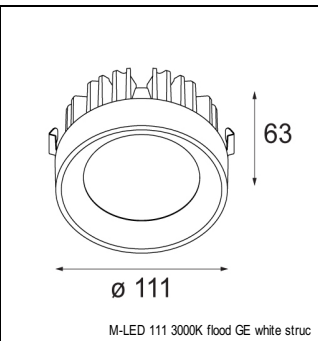

MULTIPLE TRIMLESS FOR 1X LED GE

ACCESSORIES

RECESSED-FRAME

10450130 | RECESSED FRAME MULTIPLE TRIMLESS 1X

CONBOX

10430130 | CONBOX 194X215X120X272

HUE-BRIDGE

70000617 | PHILIPS HUE BRIDGE UK
70000616 | PHILIPS HUE BRIDGE EU

M-LED

11298509 | M-LED 111 3000K FLOOD GE WHITE STRUC
11298424 | M-LED 111 3000K MEDIUM GE BRUSHED ALU
11298402 | M-LED 111 3000K MEDIUM GE BLACK MATT
11298409 | M-LED 111 3000K MEDIUM GE WHITE STRUC
11298324 | M-LED 111 3000K SPOT GE BRUSHED ALU
11298302 | M-LED 111 3000K SPOT GE BLACK MATT
11298224 | M-LED 111 2700K FLOOD GE BRUSHED ALU
11298202 | M-LED 111 2700K FLOOD GE BLACK MATT
11298209 | M-LED 111 2700K FLOOD GE WHITE STRUC
11298124 | M-LED 111 2700K MEDIUM GE BRUSHED ALU
11298102 | M-LED 111 2700K MEDIUM GE BLACK MATT
11298109 | M-LED 111 2700K MEDIUM GE WHITE STRUC
11298024 | M-LED 111 2700K SPOT GE BRUSHED ALU
11298002 | M-LED 111 2700K SPOT GE BLACK MATT
11298009 | M-LED 111 2700K SPOT GE WHITE STRUC
11298502 | M-LED 111 3000K FLOOD GE BLACK MATT
11298524 | M-LED 111 3000K FLOOD GE BRUSHED ALU
11298609 | M-LED 111 4000K SPOT GE WHITE STRUC
11298602 | M-LED 111 4000K SPOT GE BLACK MATT
11298624 | M-LED 111 4000K SPOT GE BRUSHED ALU
11298709 | M-LED 111 4000K MEDIUM GE WHITE STRUC
11298702 | M-LED 111 4000K MEDIUM GE BLACK MATT

ACCESSORIES

M-LED

11298724 | M-LED 111 4000K MEDIUM GE BRUSHED ALU
11298809 | M-LED 111 4000K FLOOD GE WHITE STRUC
11298802 | M-LED 111 4000K FLOOD GE BLACK MATT
11298824 | M-LED 111 4000K FLOOD GE BRUSHED ALU
11298309 | M-LED 111 3000K SPOT GE WHITE STRUC

HUE-DEVICE

70000614 | PHILIPS HUE DIMMER SWITCH
70000847 | PHILIPS HUE SENSOR
70000615 | PHILIPS HUE TAP SWITCH

HUE-MODULE

13190030 | MODULAR CONNECTED 1-10V WHITE COMPONENT