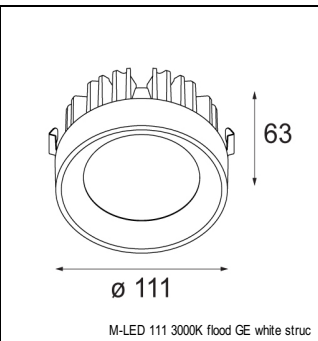

MULTIPLE FOR 4X LED GE

ACCESSORIES

GYPKIT

10410430 | GYPKIT 385X412X325X325

CONBOX

10390430 | CONBOX 382X387X122X446

M-LED

11298509	M-LED 111 3000K FLOOD GE WHITE STRUC
11298424	M-LED 111 3000K MEDIUM GE BRUSHED ALU
11298402	M-LED 111 3000K MEDIUM GE BLACK MATT
11298409	M-LED 111 3000K MEDIUM GE WHITE STRUC
11298324	M-LED 111 3000K SPOT GE BRUSHED ALU
11298302	M-LED 111 3000K SPOT GE BLACK MATT
11298309	M-LED 111 3000K SPOT GE WHITE STRUC
11298224	M-LED 111 2700K FLOOD GE BRUSHED ALU
11298202	M-LED 111 2700K FLOOD GE BLACK MATT
11298124	M-LED 111 2700K MEDIUM GE BRUSHED ALU
11298102	M-LED 111 2700K MEDIUM GE BLACK MATT
11298109	M-LED 111 2700K MEDIUM GE WHITE STRUC
11298024	M-LED 111 2700K SPOT GE BRUSHED ALU
11298002	M-LED 111 2700K SPOT GE BLACK MATT
11298009	M-LED 111 2700K SPOT GE WHITE STRUC
11298502	M-LED 111 3000K FLOOD GE BLACK MATT
11298524	M-LED 111 3000K FLOOD GE BRUSHED ALU
11298609	M-LED 111 4000K SPOT GE WHITE STRUC
11298602	M-LED 111 4000K SPOT GE BLACK MATT
11298624	M-LED 111 4000K SPOT GE BRUSHED ALU
11298709	M-LED 111 4000K MEDIUM GE WHITE STRUC
11298702	M-LED 111 4000K MEDIUM GE BLACK MATT
11298724	M-LED 111 4000K MEDIUM GE BRUSHED ALU
11298809	M-LED 111 4000K FLOOD GE WHITE STRUC
11298802	M-LED 111 4000K FLOOD GE BLACK MATT

ACCESSORIES

M-LED

11298824 | M-LED 111 4000K FLOOD GE BRUSHED ALU
11298209 | M-LED 111 2700K FLOOD GE WHITE STRUC

HUE-BRIDGE

70000617 | PHILIPS HUE BRIDGE UK
70000616 | PHILIPS HUE BRIDGE EU

HUE-DEVICE

70000847 | PHILIPS HUE SENSOR
70000615 | PHILIPS HUE TAP SWITCH
70000614 | PHILIPS HUE DIMMER SWITCH

HUE-MODULE

1319030 | MODULAR CONNECTED 1-10V WHITE COMPONENT