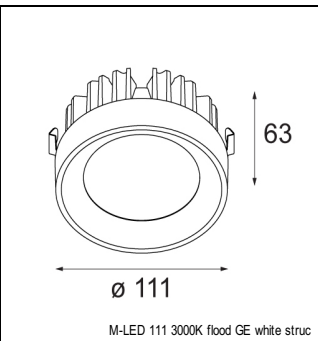

MULTIPLE FOR 3X LED GE

ACCESSORIES

GYPKIT

10410330 | GYPKIT 530X257X470X170

CONBOX

10390330 | CONBOX 228X532X122X292

M-LED

11298509	M-LED 111 3000K FLOOD GE WHITE STRUC
11298424	M-LED 111 3000K MEDIUM GE BRUSHED ALU
11298402	M-LED 111 3000K MEDIUM GE BLACK MATT
11298409	M-LED 111 3000K MEDIUM GE WHITE STRUC
11298324	M-LED 111 3000K SPOT GE BRUSHED ALU
11298302	M-LED 111 3000K SPOT GE BLACK MATT
11298309	M-LED 111 3000K SPOT GE WHITE STRUC
11298224	M-LED 111 2700K FLOOD GE BRUSHED ALU
11298202	M-LED 111 2700K FLOOD GE BLACK MATT
11298209	M-LED 111 2700K FLOOD GE WHITE STRUC
11298124	M-LED 111 2700K MEDIUM GE BRUSHED ALU
11298102	M-LED 111 2700K MEDIUM GE BLACK MATT
11298109	M-LED 111 2700K MEDIUM GE WHITE STRUC
11298024	M-LED 111 2700K SPOT GE BRUSHED ALU
11298002	M-LED 111 2700K SPOT GE BLACK MATT
11298009	M-LED 111 2700K SPOT GE WHITE STRUC
11298502	M-LED 111 3000K FLOOD GE BLACK MATT
11298524	M-LED 111 3000K FLOOD GE BRUSHED ALU
11298609	M-LED 111 4000K SPOT GE WHITE STRUC
11298602	M-LED 111 4000K SPOT GE BLACK MATT
11298624	M-LED 111 4000K SPOT GE BRUSHED ALU
11298709	M-LED 111 4000K MEDIUM GE WHITE STRUC
11298702	M-LED 111 4000K MEDIUM GE BLACK MATT
11298724	M-LED 111 4000K MEDIUM GE BRUSHED ALU
11298809	M-LED 111 4000K FLOOD GE WHITE STRUC

M-LED 111 3000K flood GE white struc

ACCESSORIES

M-LED

11298802 | M-LED 111 4000K FLOOD GE BLACK MATT
11298824 | M-LED 111 4000K FLOOD GE BRUSHED ALU

HUE-BRIDGE

70000617 | PHILIPS HUE BRIDGE UK
70000616 | PHILIPS HUE BRIDGE EU

HUE-DEVICE

70000847 | PHILIPS HUE SENSOR
70000615 | PHILIPS HUE TAP SWITCH
70000614 | PHILIPS HUE DIMMER SWITCH

HUE-MODULE

13190030 | MODULAR CONNECTED 1-10V WHITE COMPONENT